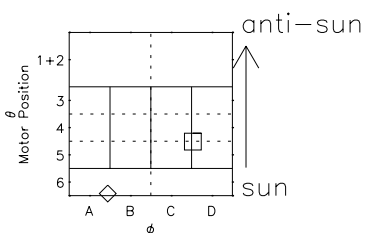

# Galileo EPD Real Elevation Anisotropies 98341

Software Version: RTELEV\_NORM V 1.20  
Data Production: 06-03-00  
Plot Production: Sun Sep 16 17:42:08 2001  
Color File: wondr3  
Geofactor File: 1.1

00:00:00 1998-341	341-06	341-12	341-18	00:00:00 1998-342	
+	+	+	+	+	X JSE(R <sub>j</sub> )
-87.01	-87.97	-88.91	-89.83	-90.74	Y JSE(R <sub>j</sub> )
44.06	43.99	43.91	43.82	43.73	Z JSE(R <sub>j</sub> )
1.70	1.74	1.78	1.82	1.85	

- ◇ = Jupiter look direction
- = Corotation look direction