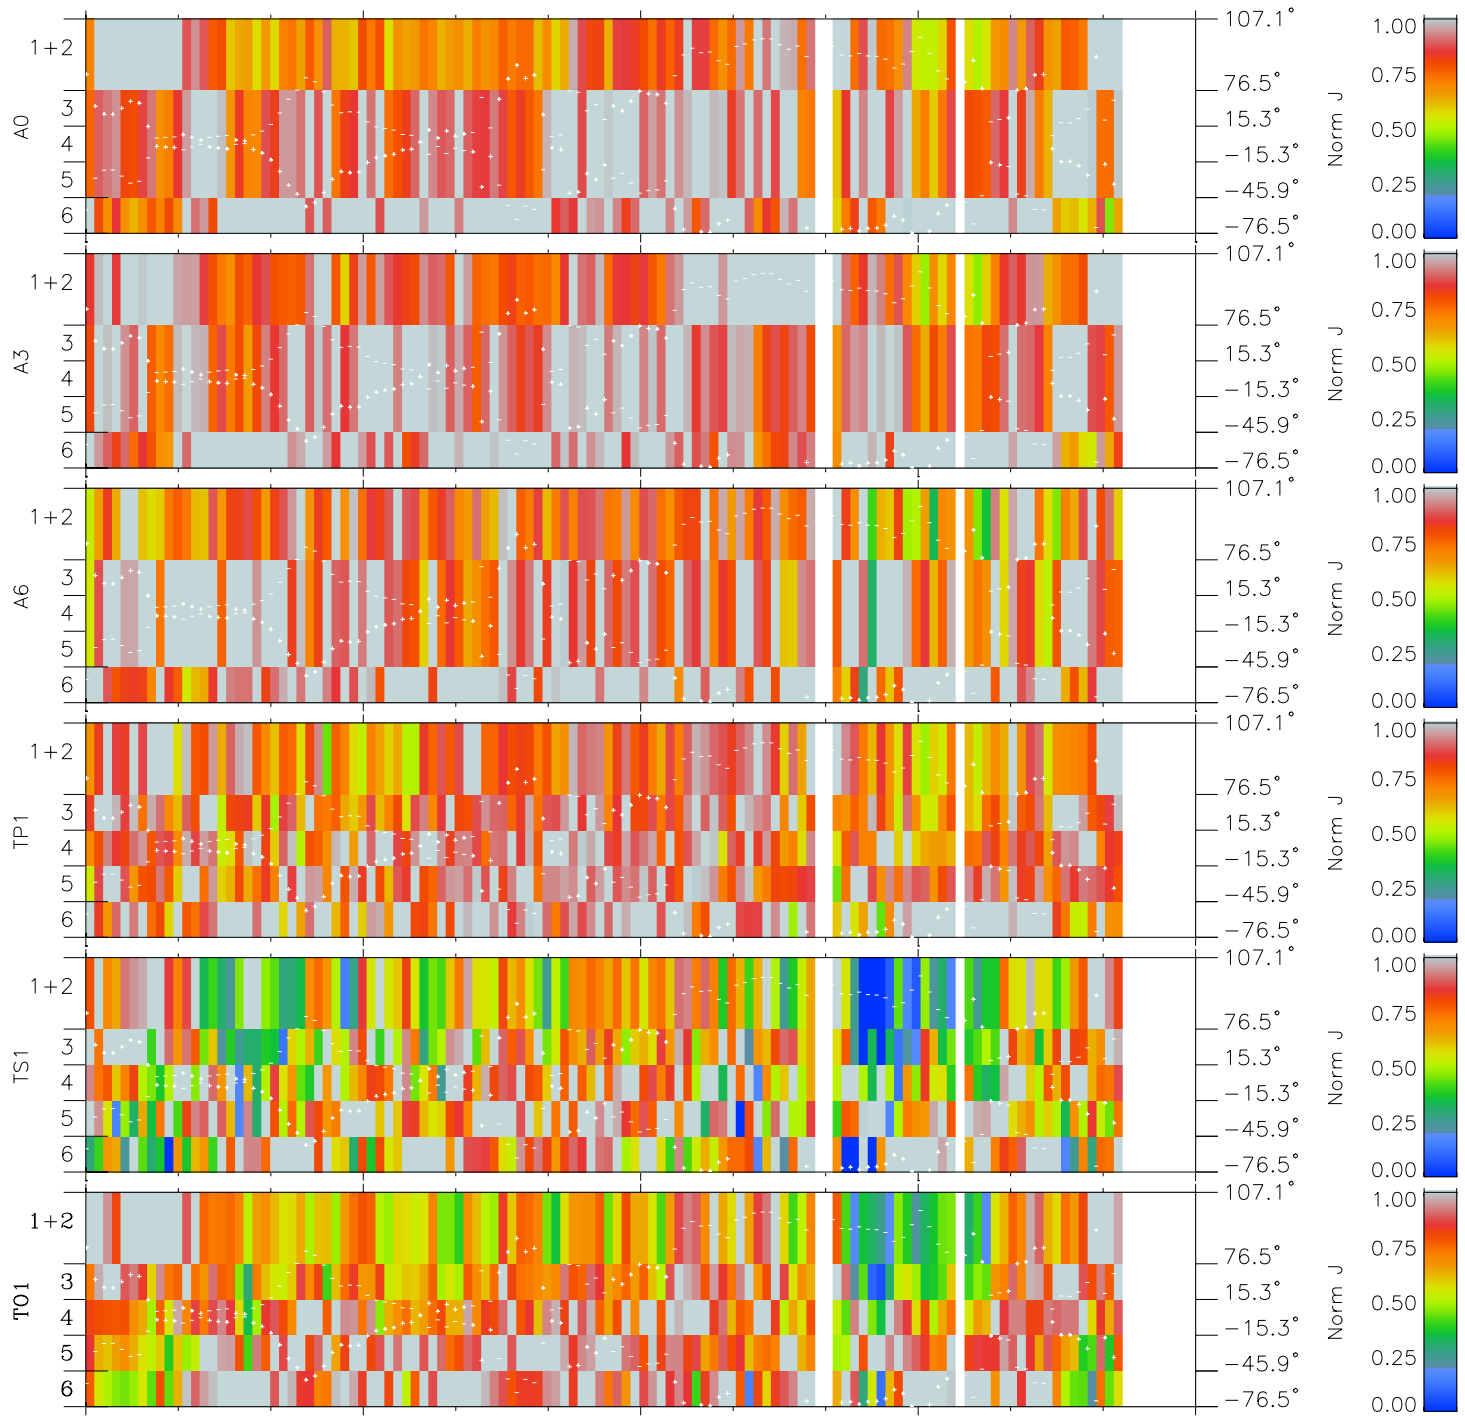

# Galileo EPD Real Elevation Anisotropies 98341

Software Version: RTELEV\_NORM V 1.20  
Data Production: 06-03-00  
Plot Production: Sun Sep 16 17:42:08 2001  
Color File: wondr3  
Geofactor File: 1.1

00:00:00 1998-341	341-06	341-12	341-18	00:00:00 1998-342	
+	+	+	+	+	X JSE(R <sub>j</sub> )
-87.01	-87.97	-88.91	-89.83	-90.74	Y JSE(R <sub>j</sub> )
44.06	43.99	43.91	43.82	43.73	Z JSE(R <sub>j</sub> )
1.70	1.74	1.78	1.82	1.85	

- ◇ = Jupiter look direction
- = Corotation look direction