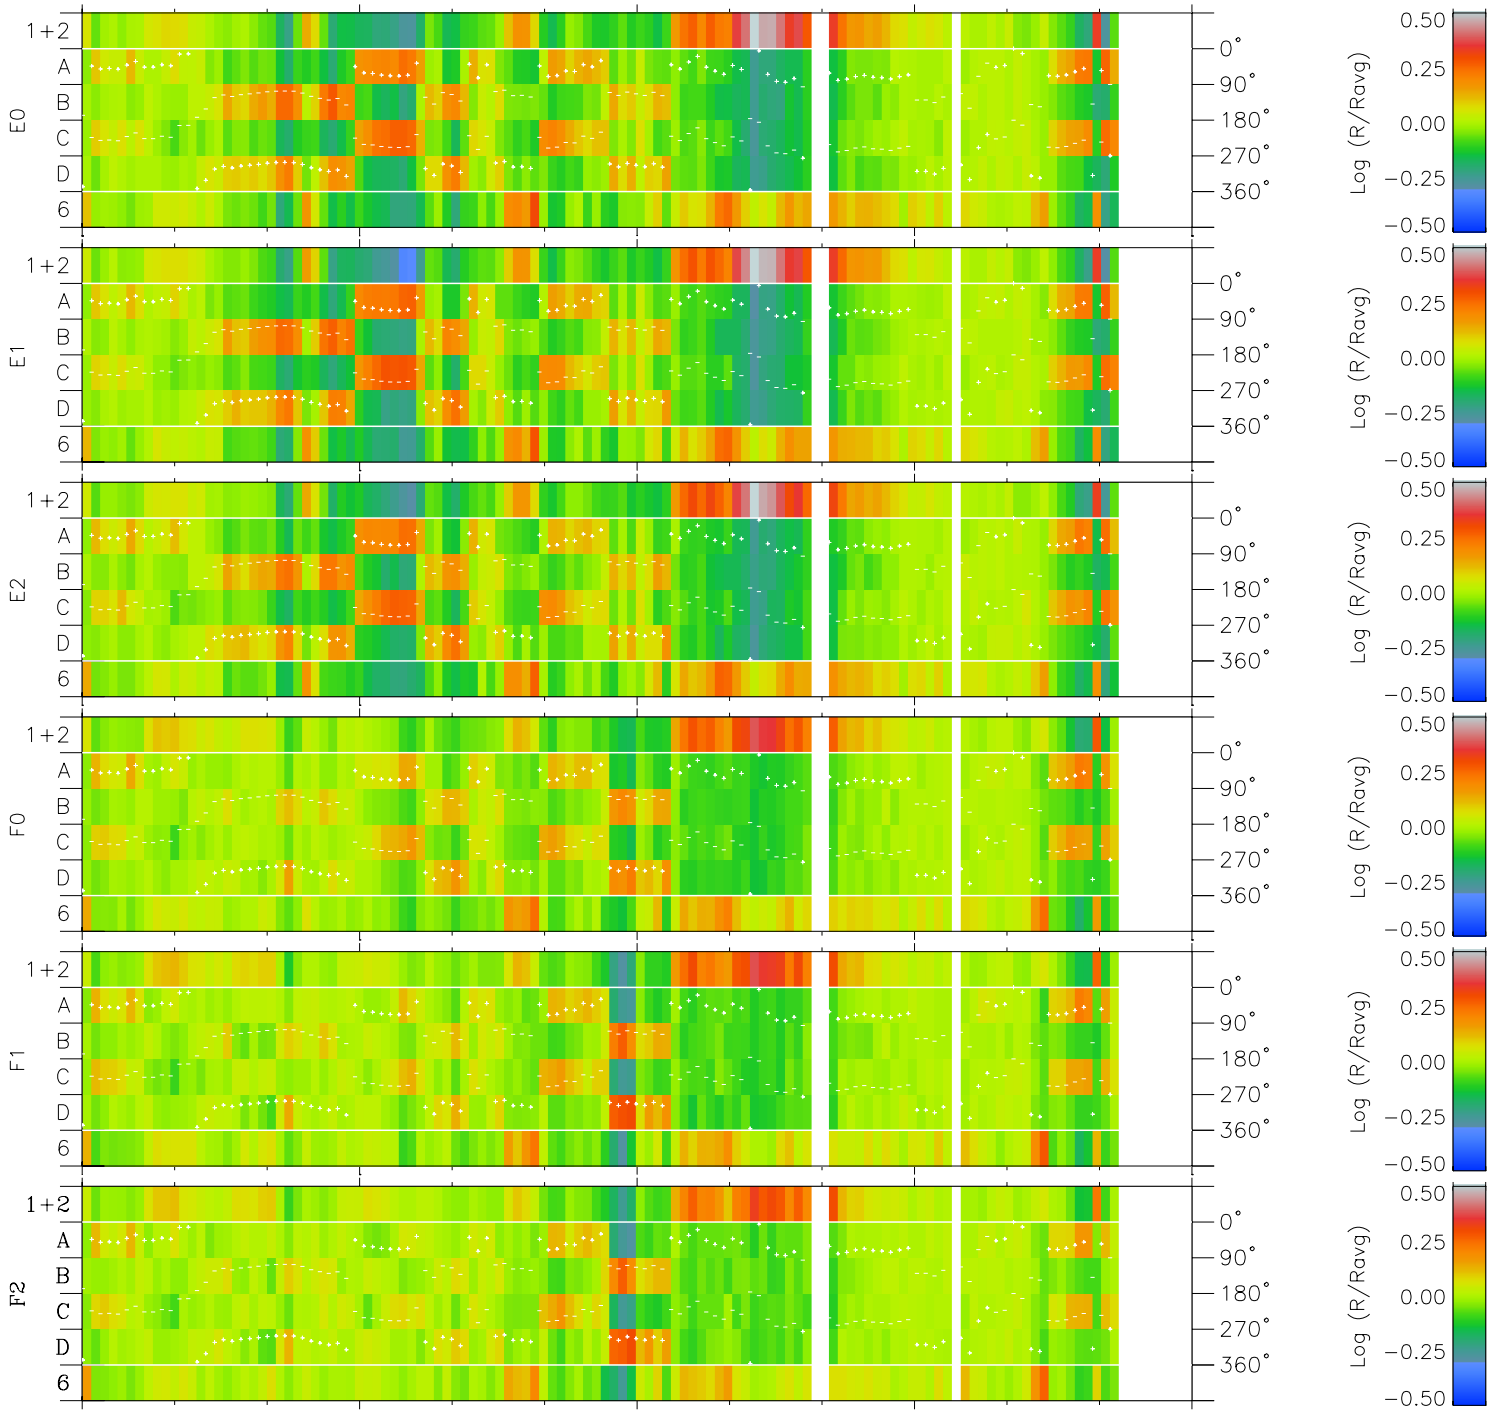

Galileo EPD Real Time Azimuth Anisotropies 98341

Software Version: RTAZIM_MEAN V 1.20
 Data Production: 06-03-00
 Plot Production: Sun Sep 16 17:42:23 2001
 Color File: wondr3
 Geofactor File: 1.1

00:00:00 1998-341	341-06	341-12	341-18	00:00:00 1998-342	
+	+	+	+	+	X JSE(R _j)
-87.01	-87.97	-88.91	-89.83	-90.74	Y JSE(R _j)
44.06	43.99	43.91	43.82	43.73	Z JSE(R _j)
1.70	1.74	1.78	1.82	1.85	

- ◇ = Jupiter look direction
- = Corotation look direction