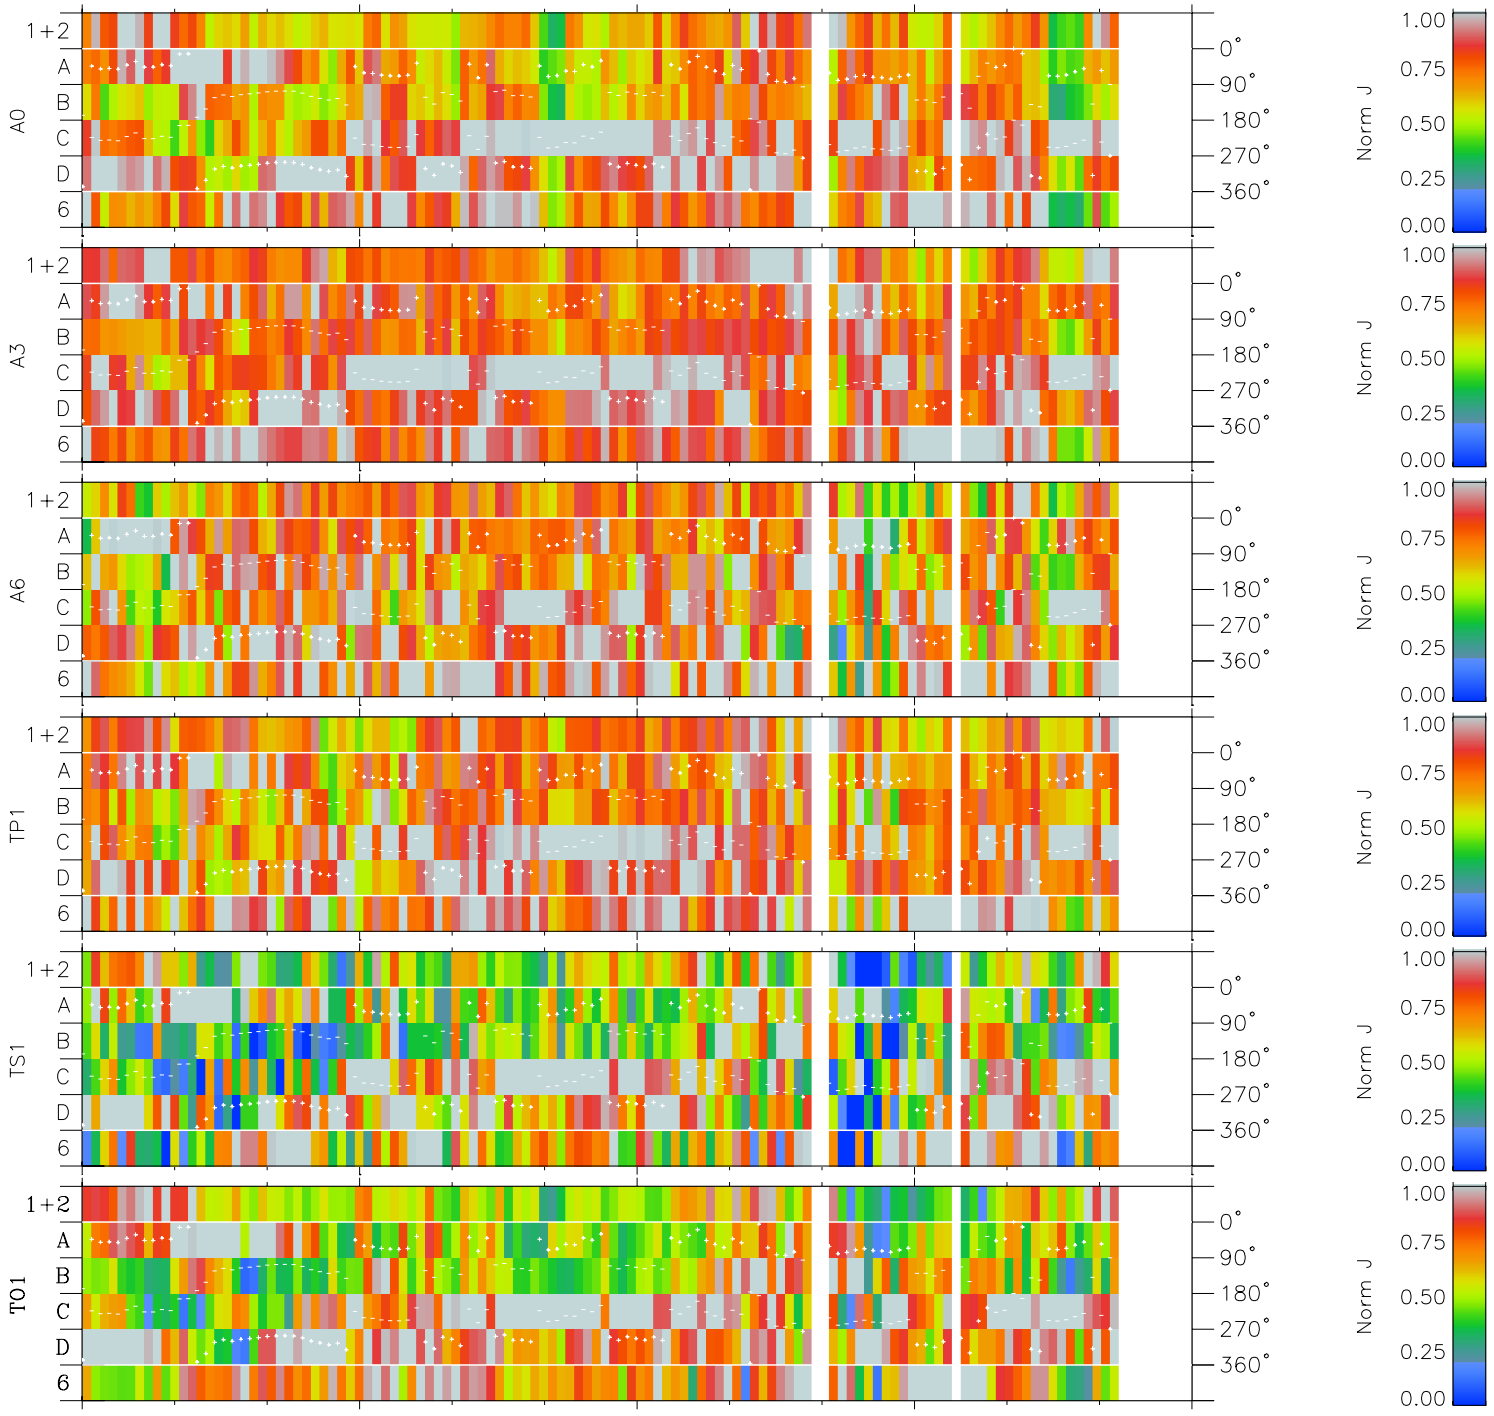

Galileo EPD Real Time Azimuth Anisotropies 98341

Software Version: RTAZIM_NORM V 1.20
 Data Production: 06-03-00
 Plot Production: Sun Sep 16 17:42:38 2001
 Color File: wondr3
 Geofactor File: 1.1

00:00:00 1998-341	341-06	341-12	341-18	00:00:00 1998-342	X JSE(R _j)	Y JSE(R _j)	Z JSE(R _j)
+	+	+	+	+			
-87.01	-87.97	-88.91	-89.83	-90.74			
44.06	43.99	43.91	43.82	43.73			
1.70	1.74	1.78	1.82	1.85			

◇ = Jupiter look direction
 □ = Corotation look direction