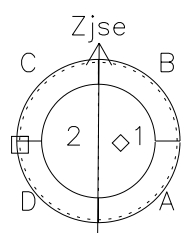

Galileo EPD Real Time Azimuth Anisotropies 98341

Software Version: RTAZIM_NORM V 1.20
 Data Production: 06-03-00
 Plot Production: Sun Sep 16 17:42:38 2001
 Color File: wondr3
 Geofactor File: 1.1

00:00:00 1998-341	341-06	341-12	341-18	00:00:00 1998-342	X JSE(R _j)	Y JSE(R _j)	Z JSE(R _j)
+	+	+	+	+			
-87.01	-87.97	-88.91	-89.83	-90.74			
44.06	43.99	43.91	43.82	43.73			
1.70	1.74	1.78	1.82	1.85			

◇ = Jupiter look direction
 □ = Corotation look direction