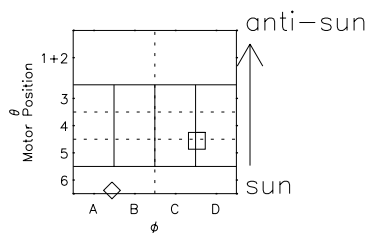

Galileo EPD Real Time R6 Electrons Spectra 98340

Software Version: RTSPEC_R6 V 1.20
 Data Production: 06-03-00
 Plot Production: Sun Sep 16 17:32:58 2001
 Color File: wondr3
 Geofactor File: 1.1

- ◇ = Jupiter look direction
- = Corotation look direction