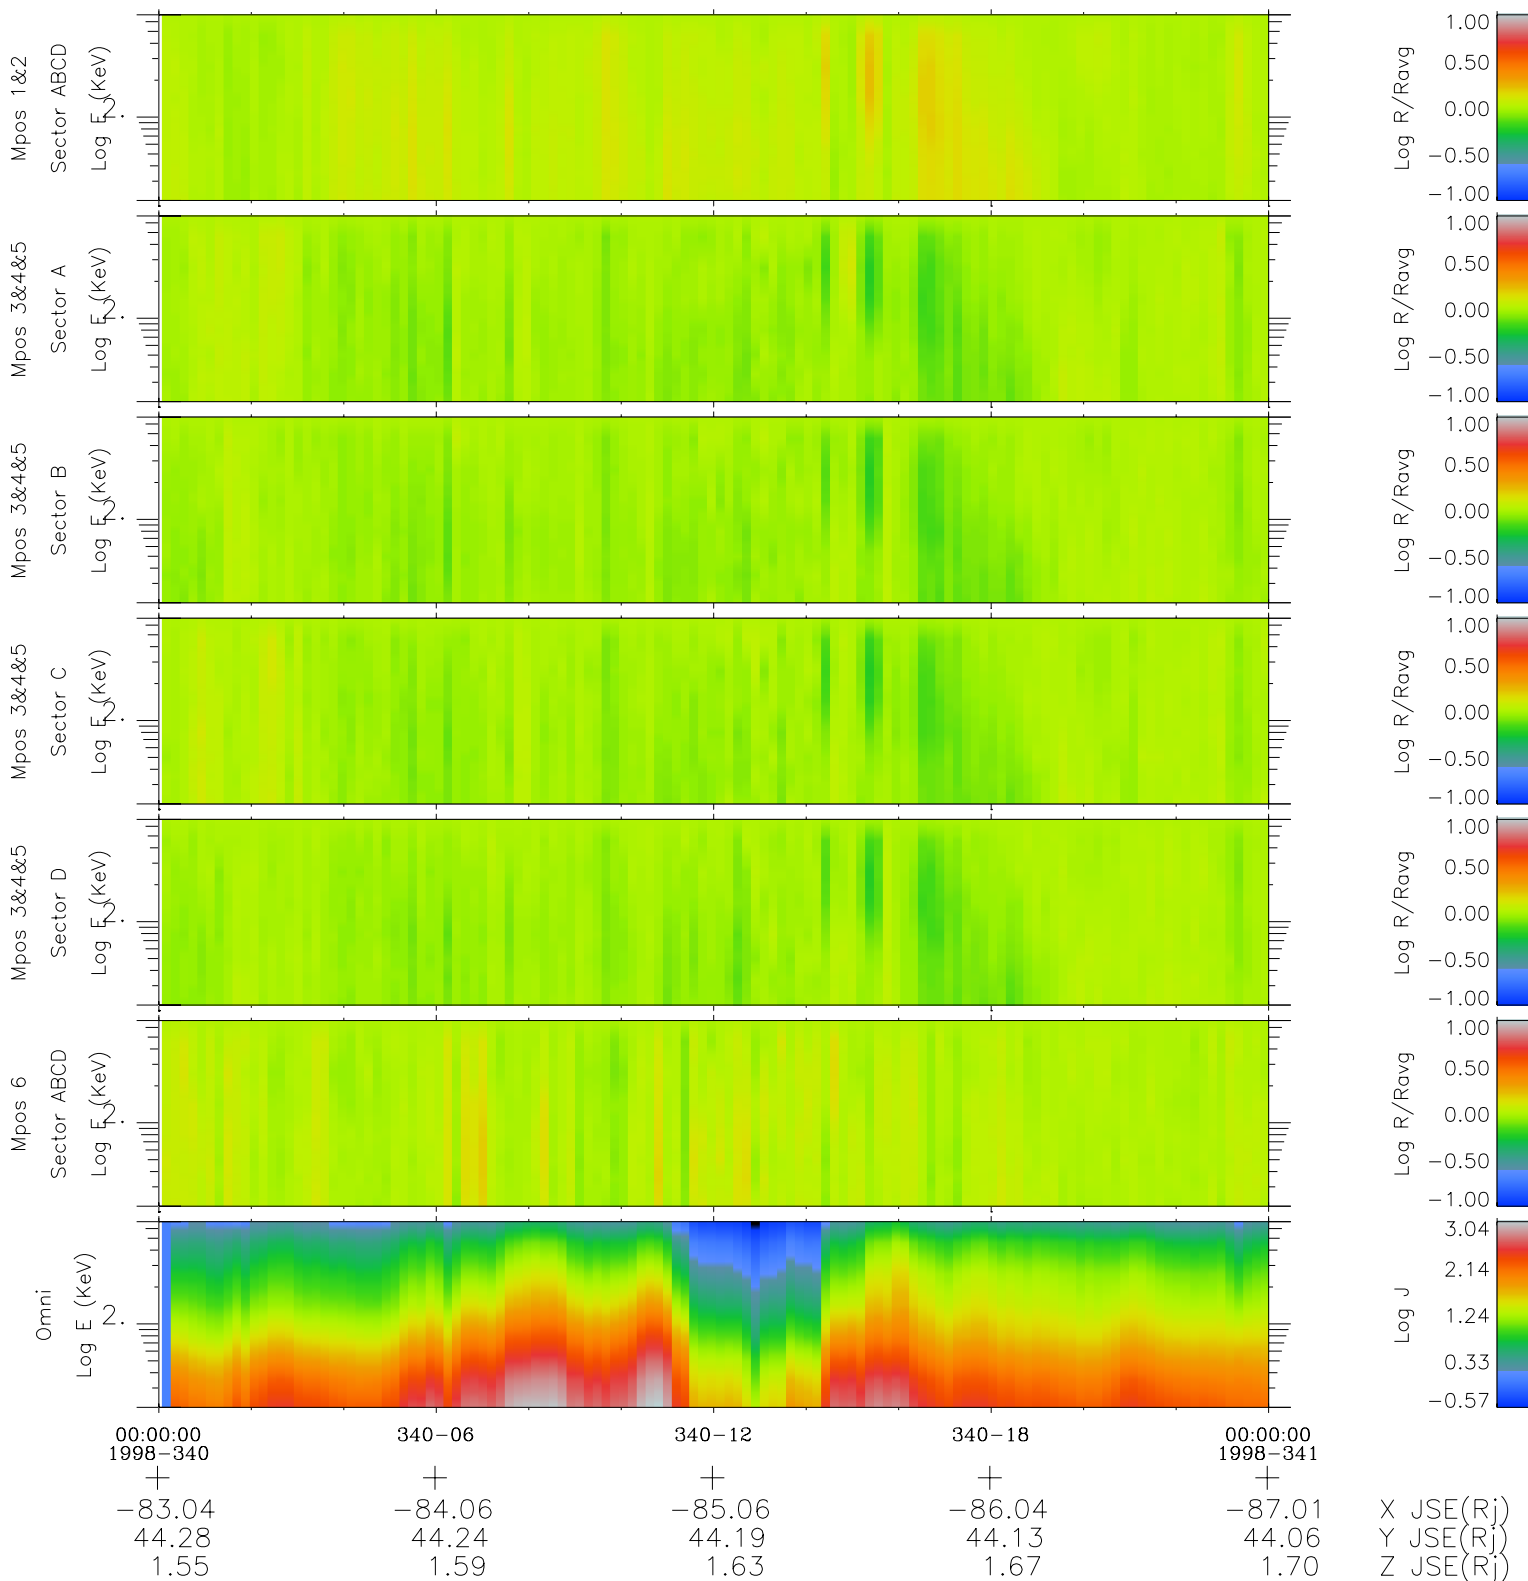

Galileo EPD Real Time R6 Electrons Spectra 98340

Software Version: RTSPEC_R6 V 1.20
 Data Production: 06-03-00
 Plot Production: Sun Sep 16 17:32:58 2001
 Color File: wondr3
 Geofactor File: 1.1

- ◇ = Jupiter look direction
- = Corotation look direction