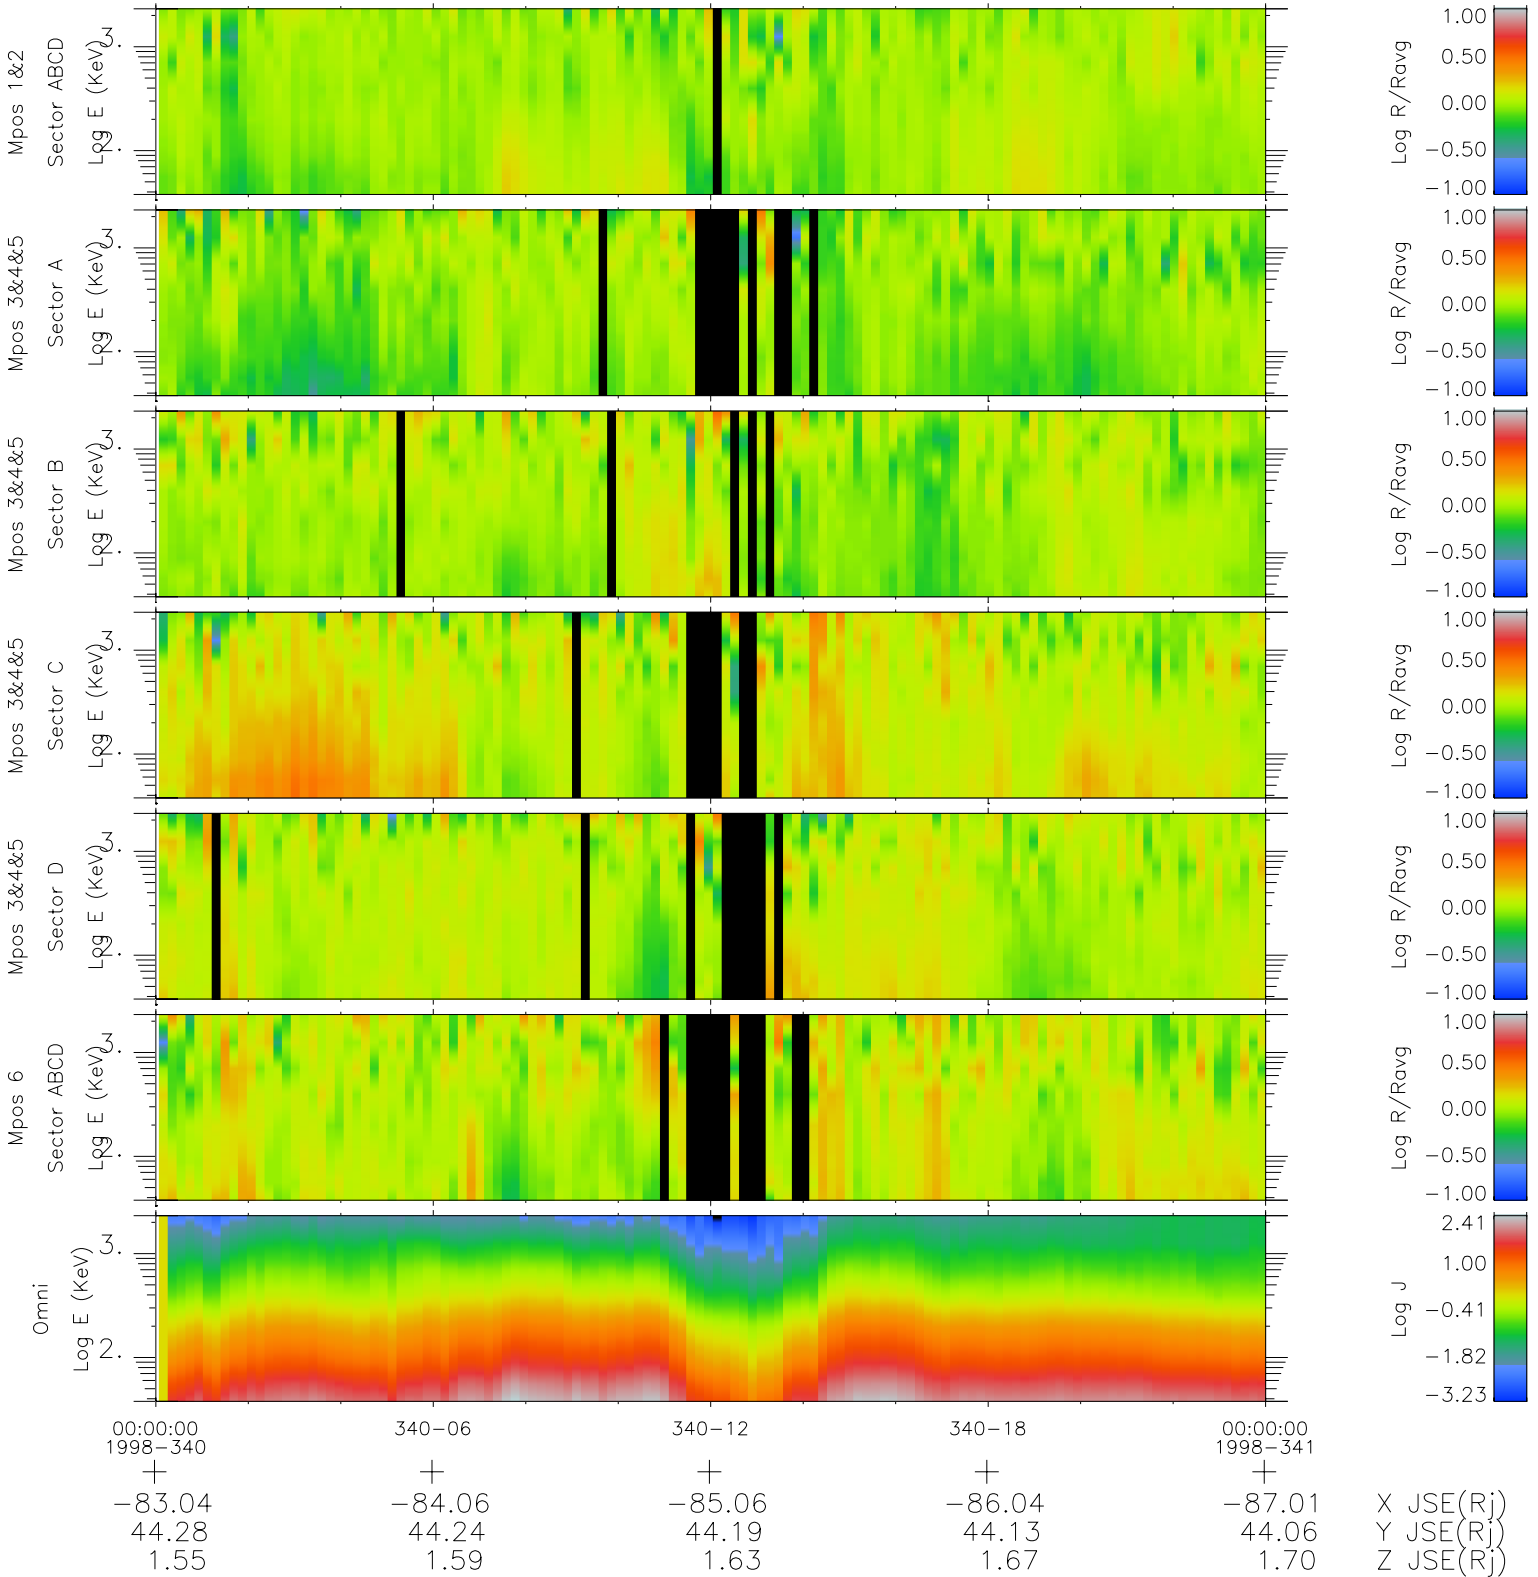

# Galileo EPD Real Time R6 Ions Spectra 98340

Software Version: RTSPEC\_R6 V 1.20  
 Data Production: 06-03-00  
 Plot Production: Sun Sep 16 17:32:51 2001  
 Color File: wondr3  
 Geofactor File: 1.1

- ◇ = Jupiter look direction
- = Corotation look direction