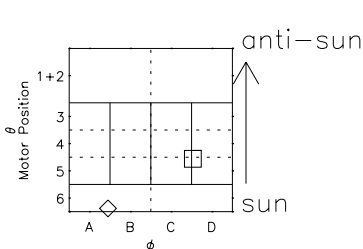

# Galileo EPD Real Time R6 Ions Spectra 98340

Software Version: RTSPEC\_R6 V 1.20  
 Data Production: 06-03-00  
 Plot Production: Sun Sep 16 17:32:51 2001  
 Color File: wondr3  
 Geofactor File: 1.1

- ◇ = Jupiter look direction
- = Corotation look direction