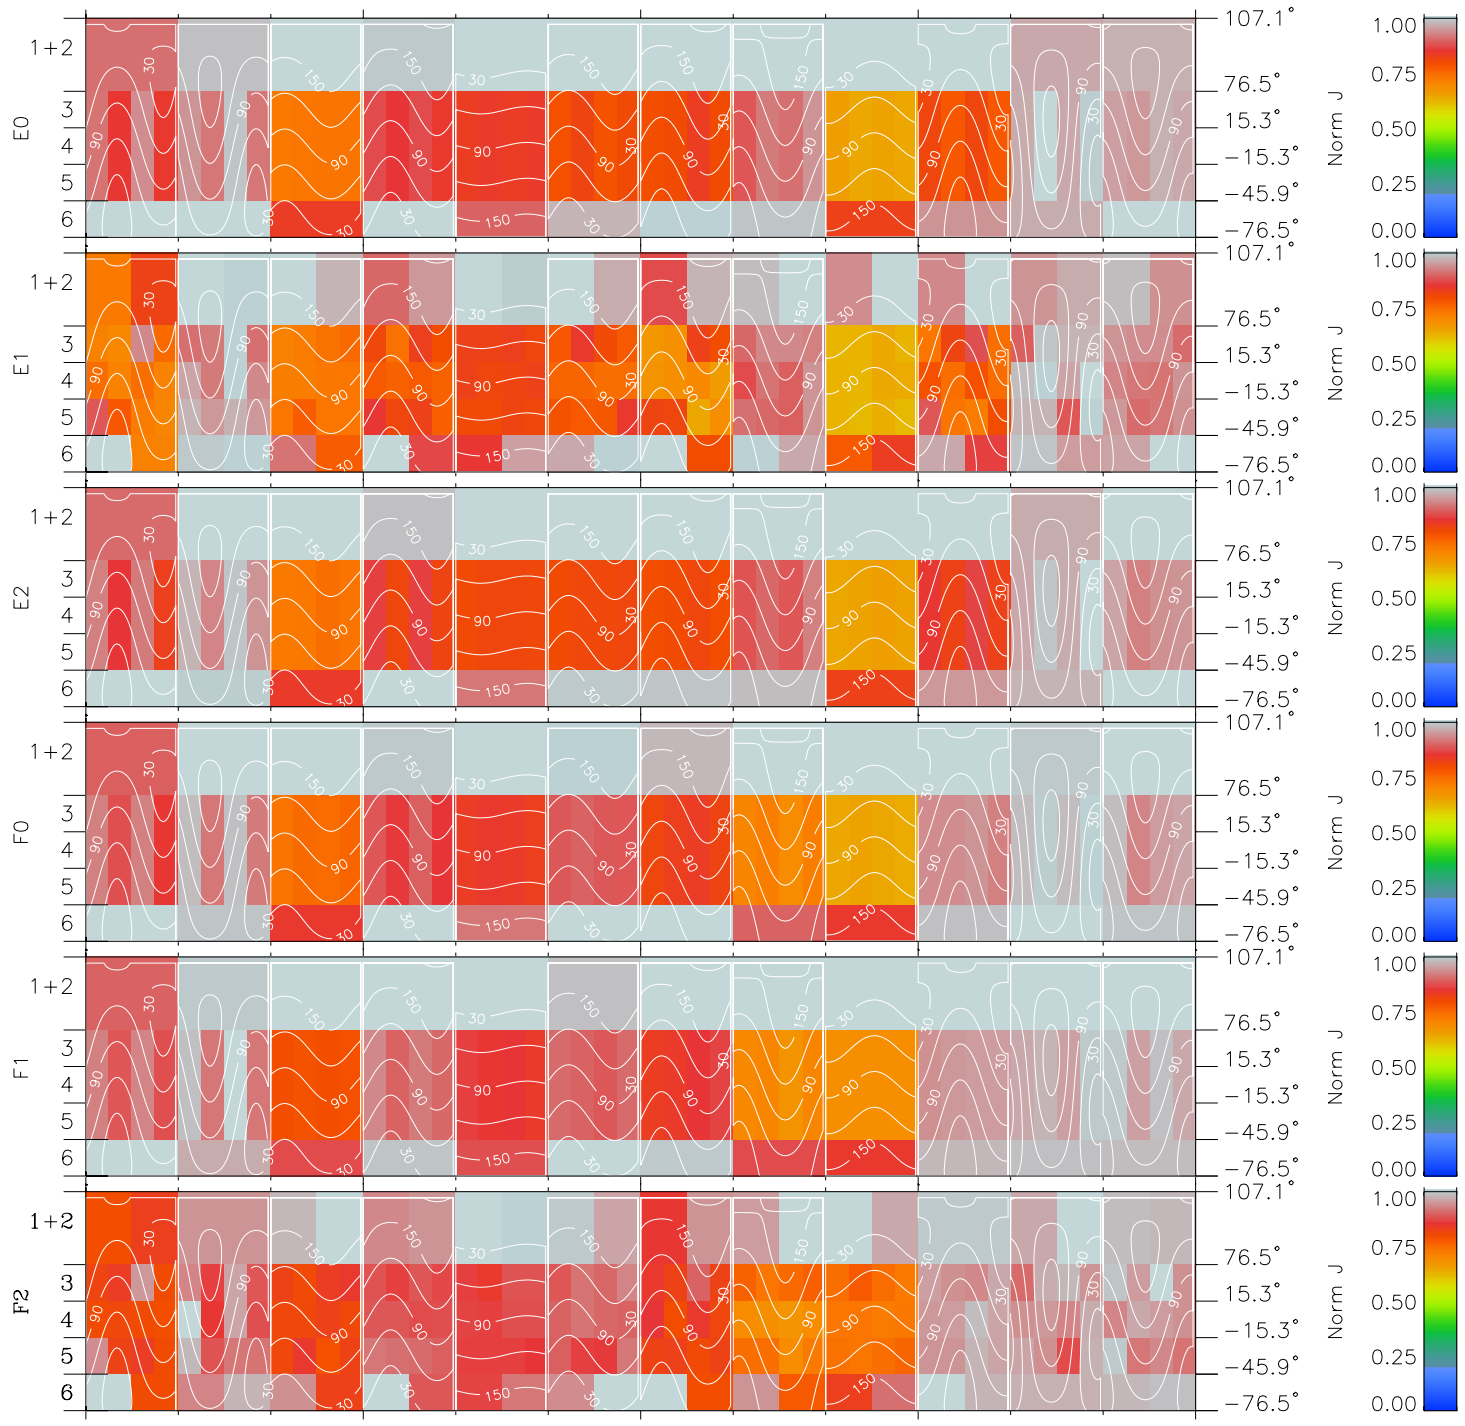

# Galileo EPD Real Time All-Sky Anisotropies 98340

Software Version: RTSKY\_NORM V 1.20  
 Data Production: 06-03-00  
 Plot Production: Sun Sep 16 17:33:46 2001  
 Color File: wondr3  
 Geofactor File: 1.1

Time	340-06	340-12	340-18	00:00:00 1998-341	X JSE(R <sub>j</sub> )	Y JSE(R <sub>j</sub> )	Z JSE(R <sub>j</sub> )
00:00:00 1998-340	-83.04	-85.06	-86.04	-87.01			
	44.28	44.19	44.13	44.06			
	1.55	1.63	1.67	1.70			

- ◇ = Jupiter look direction
- = Corotation look direction