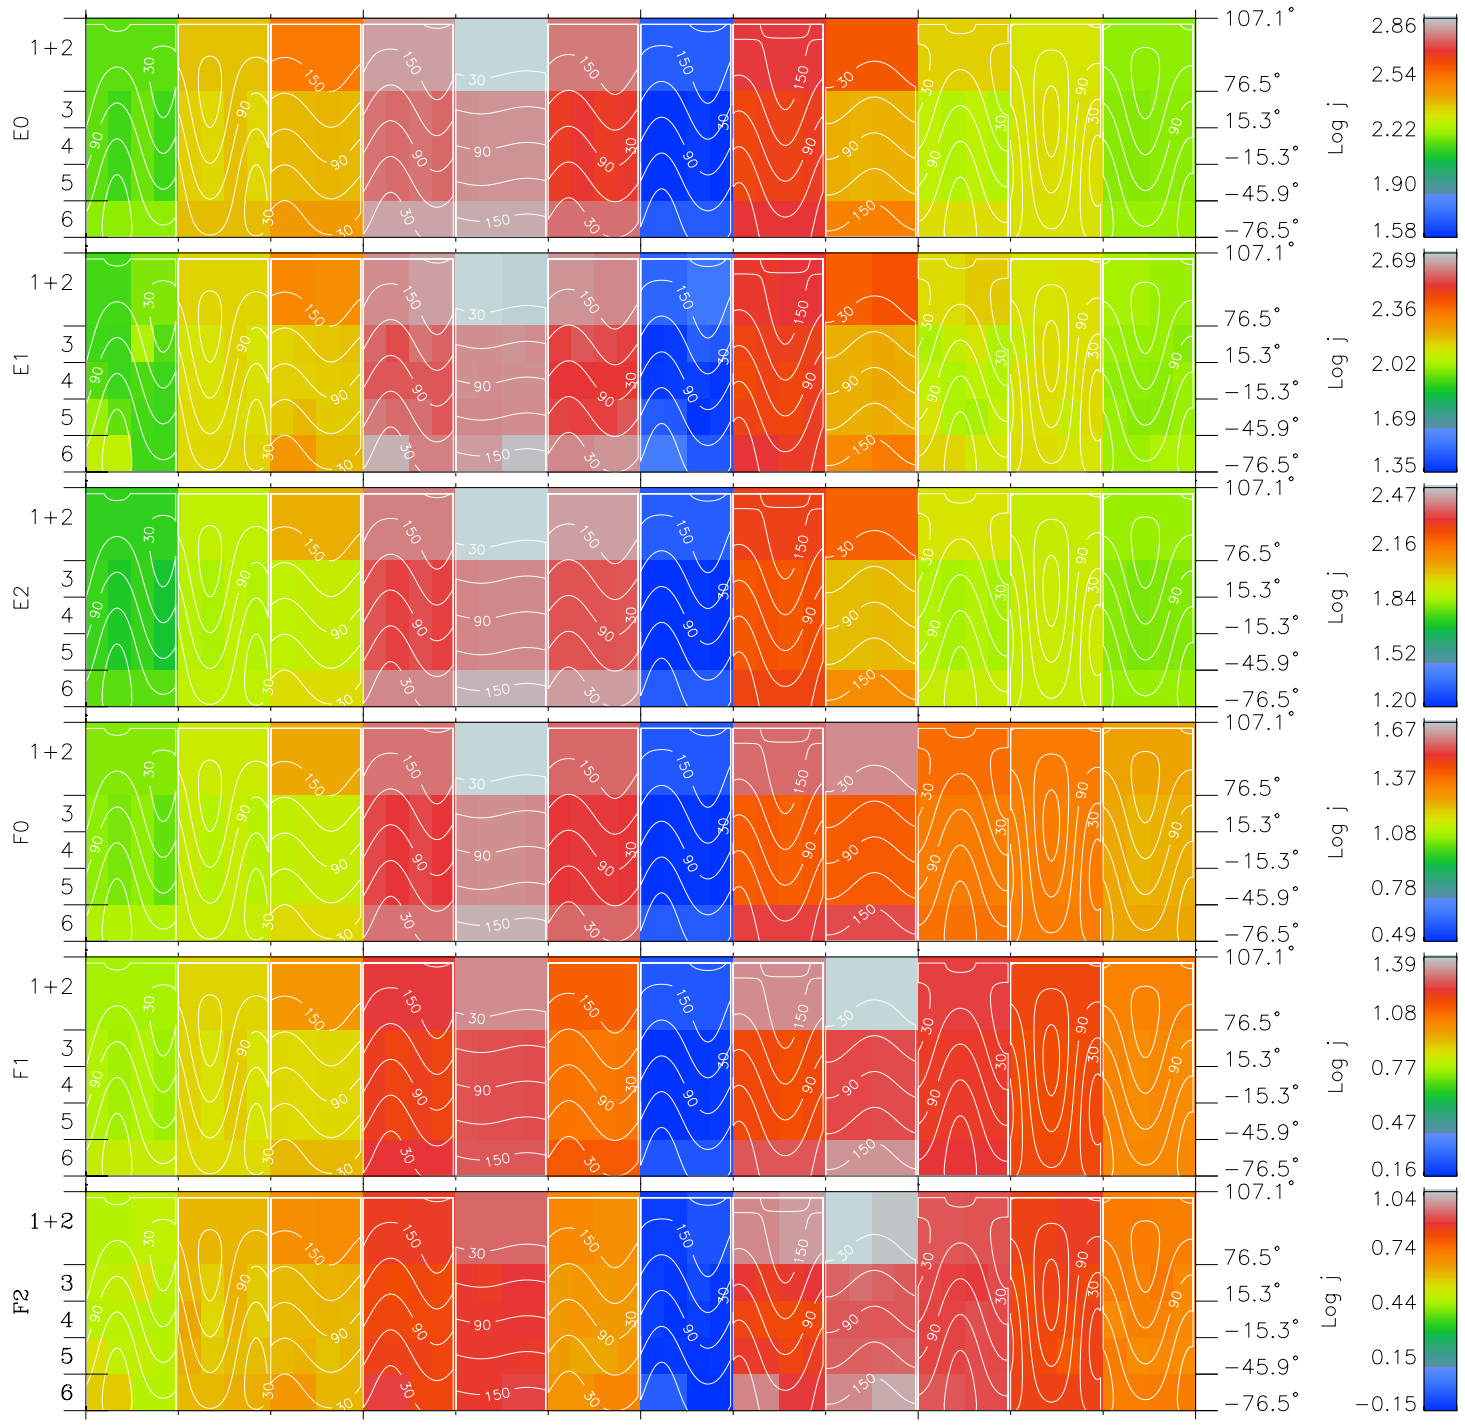

Galileo EPD Real Time All-Sky Anisotropies 98340

Software Version: RTSKY_FLUX V 1.20
 Data Production: 06-03-00
 Plot Production: Sun Sep 16 17:33:32 2001
 Color File: wondr3
 Geofactor File: 1.1

00:00:00 1998-340	340-06	340-12	340-18	00:00:00 1998-341	X JSE(R _j)
+ -83.04 44.28 1.55	+ -84.06 44.24 1.59	+ -85.06 44.19 1.63	+ -86.04 44.13 1.67	+ -87.01 44.06 1.70	Y JSE(R _j)
					Z JSE(R _j)

- ◇ = Jupiter look direction
- = Corotation look direction