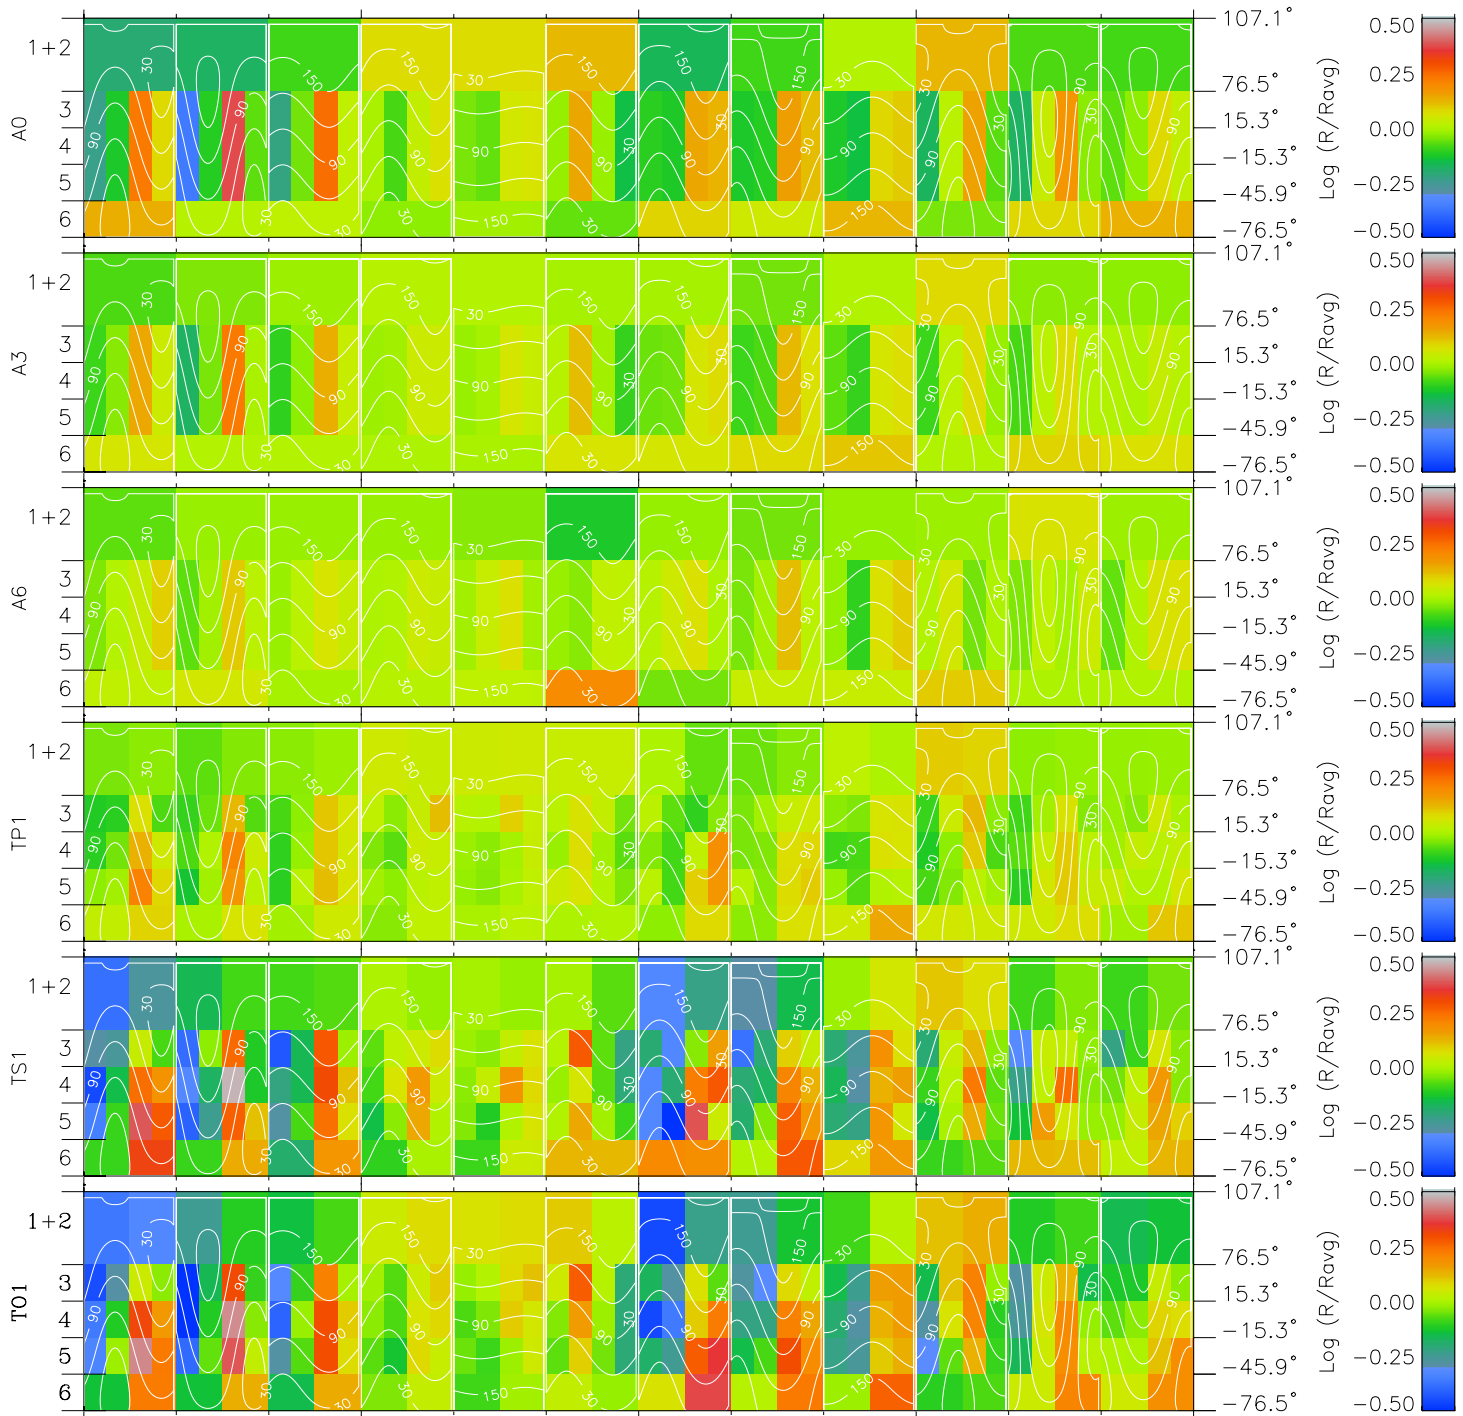

# Galileo EPD Real Time All-Sky Anisotropies 98340

Software Version: RTSKY\_MEAN V 1.20  
 Data Production: 06-03-00  
 Plot Production: Sun Sep 16 17:33:11 2001  
 Color File: wondr3  
 Geofactor File: 1.1

00:00:00 1998-340	340-06	340-12	340-18	00:00:00 1998-341	
+	+	+	+	+	
-83.04	-84.06	-85.06	-86.04	-87.01	X JSE(R <sub>j</sub> )
44.28	44.24	44.19	44.13	44.06	Y JSE(R <sub>j</sub> )
1.55	1.59	1.63	1.67	1.70	Z JSE(R <sub>j</sub> )

- ◇ = Jupiter look direction
- = Corotation look direction