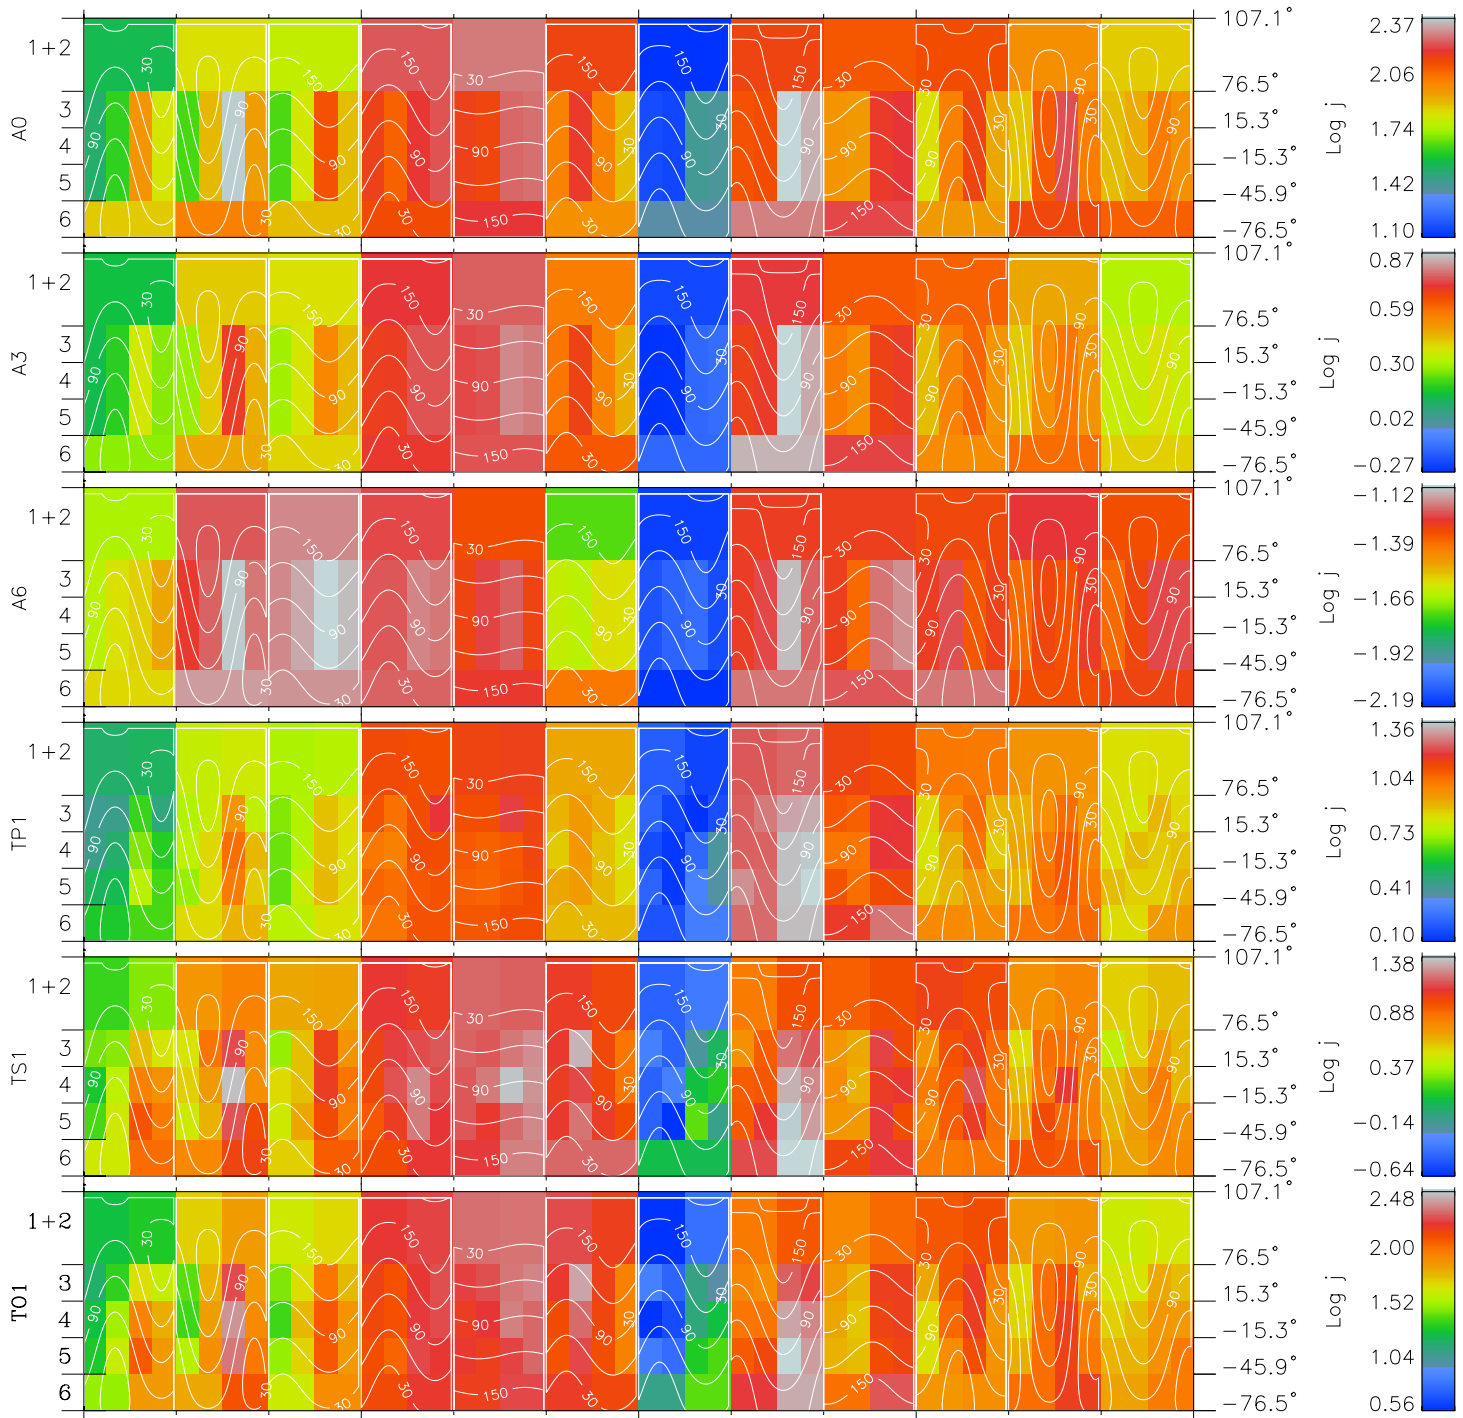

# Galileo EPD Real Time All-Sky Anisotropies 98340

Software Version: RTSKY\_FLUX V 1.20  
 Data Production: 06-03-00  
 Plot Production: Sun Sep 16 17:33:25 2001  
 Color File: wondr3  
 Geofactor File: 1.1

00:00:00 1998-340	340-06	340-12	340-18	00:00:00 1998-341	X JSE(R <sub>j</sub> )
+	+	+	+	+	
-83.04	-84.06	-85.06	-86.04	-87.01	Y JSE(R <sub>j</sub> )
44.28	44.24	44.19	44.13	44.06	Z JSE(R <sub>j</sub> )
1.55	1.59	1.63	1.67	1.70	

- ◇ = Jupiter look direction
- = Corotation look direction