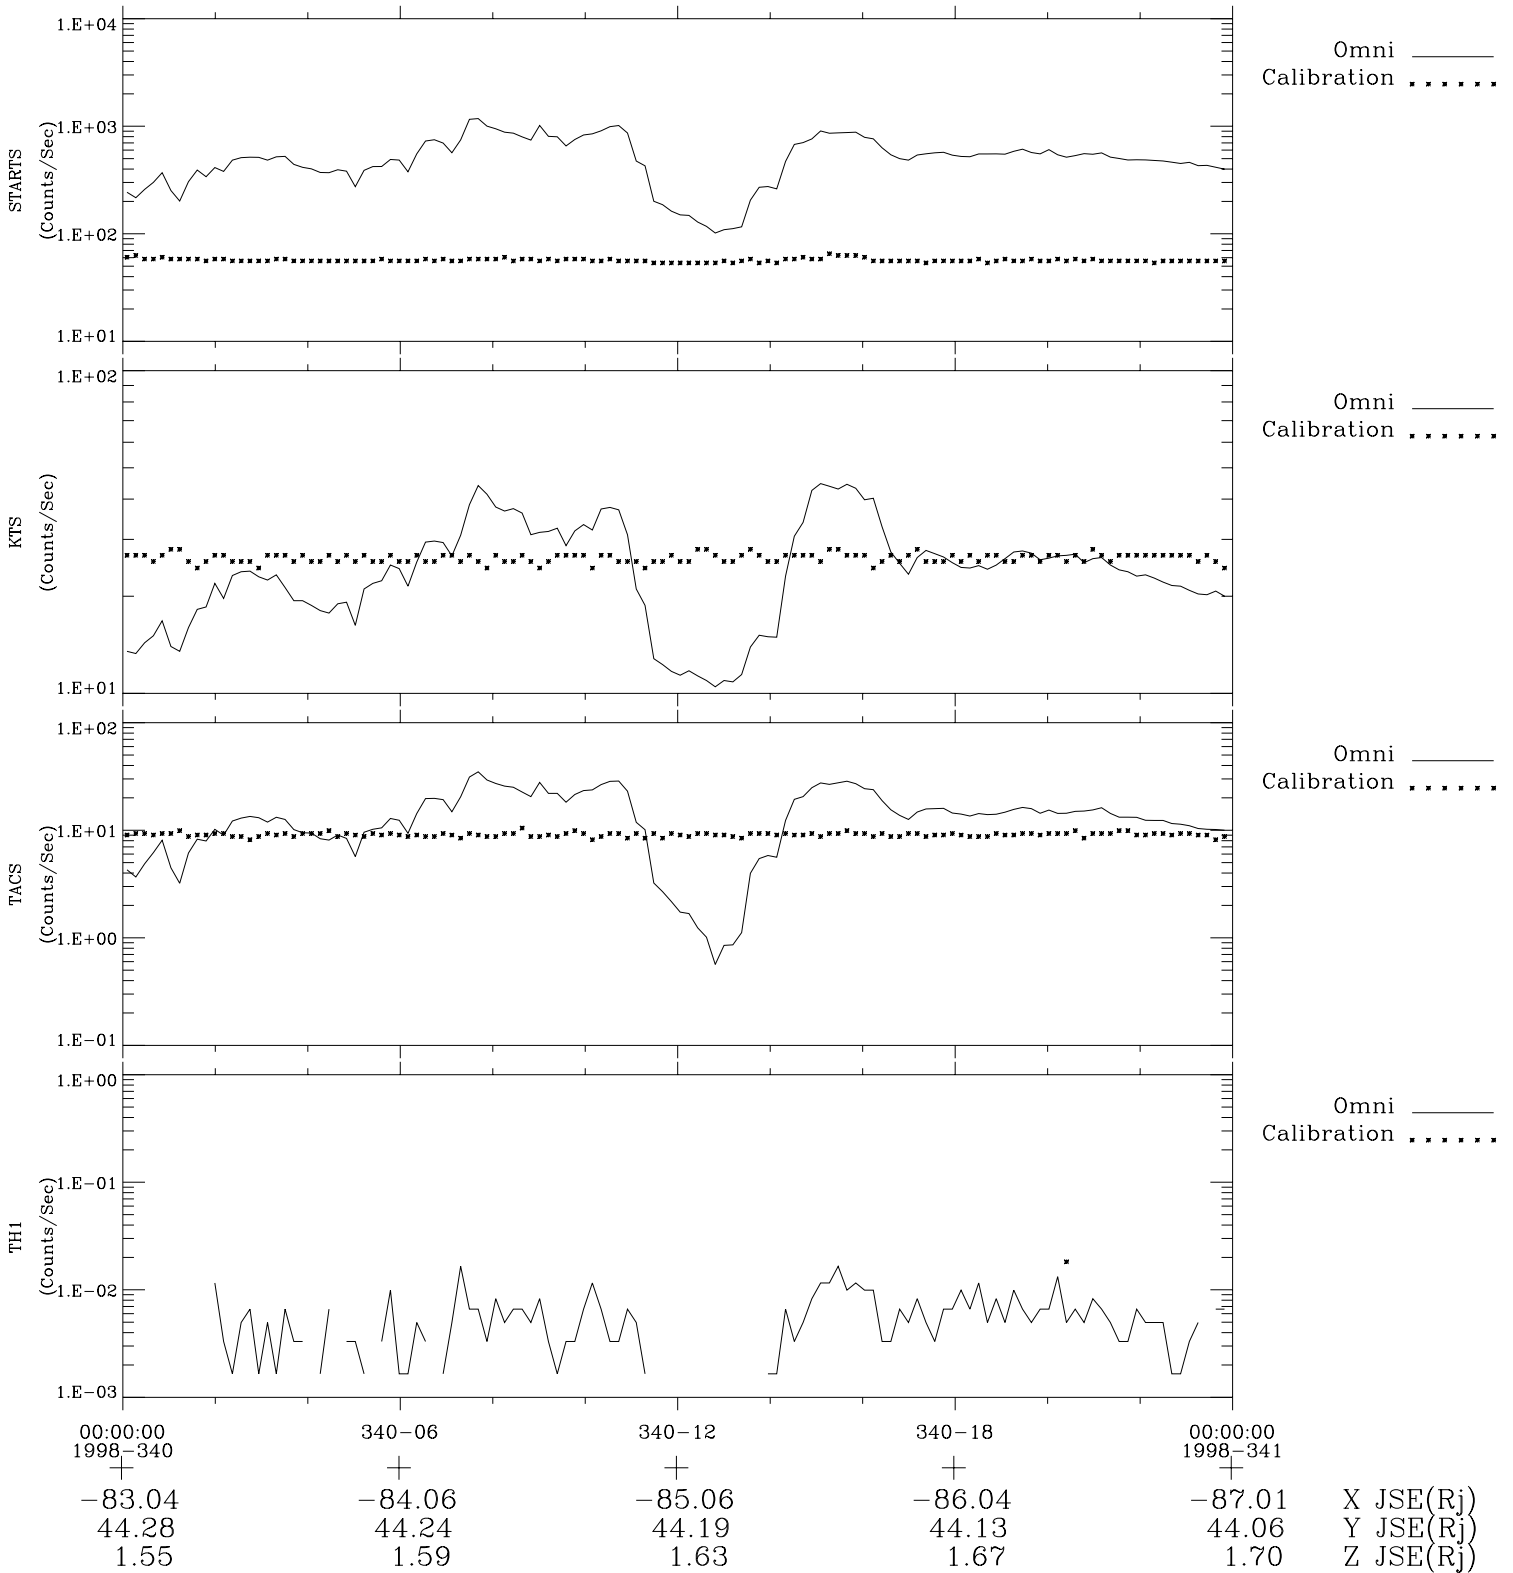

Galileo EPD Real-Time Omni 98340

Software Version: RTLINE_OMNI V 1.20
Data Production: 06-03-00
Plot Production: Sun Sep 16 17:34:58 2001

- ◇ = Jupiter look direction
- = Corotation look direction