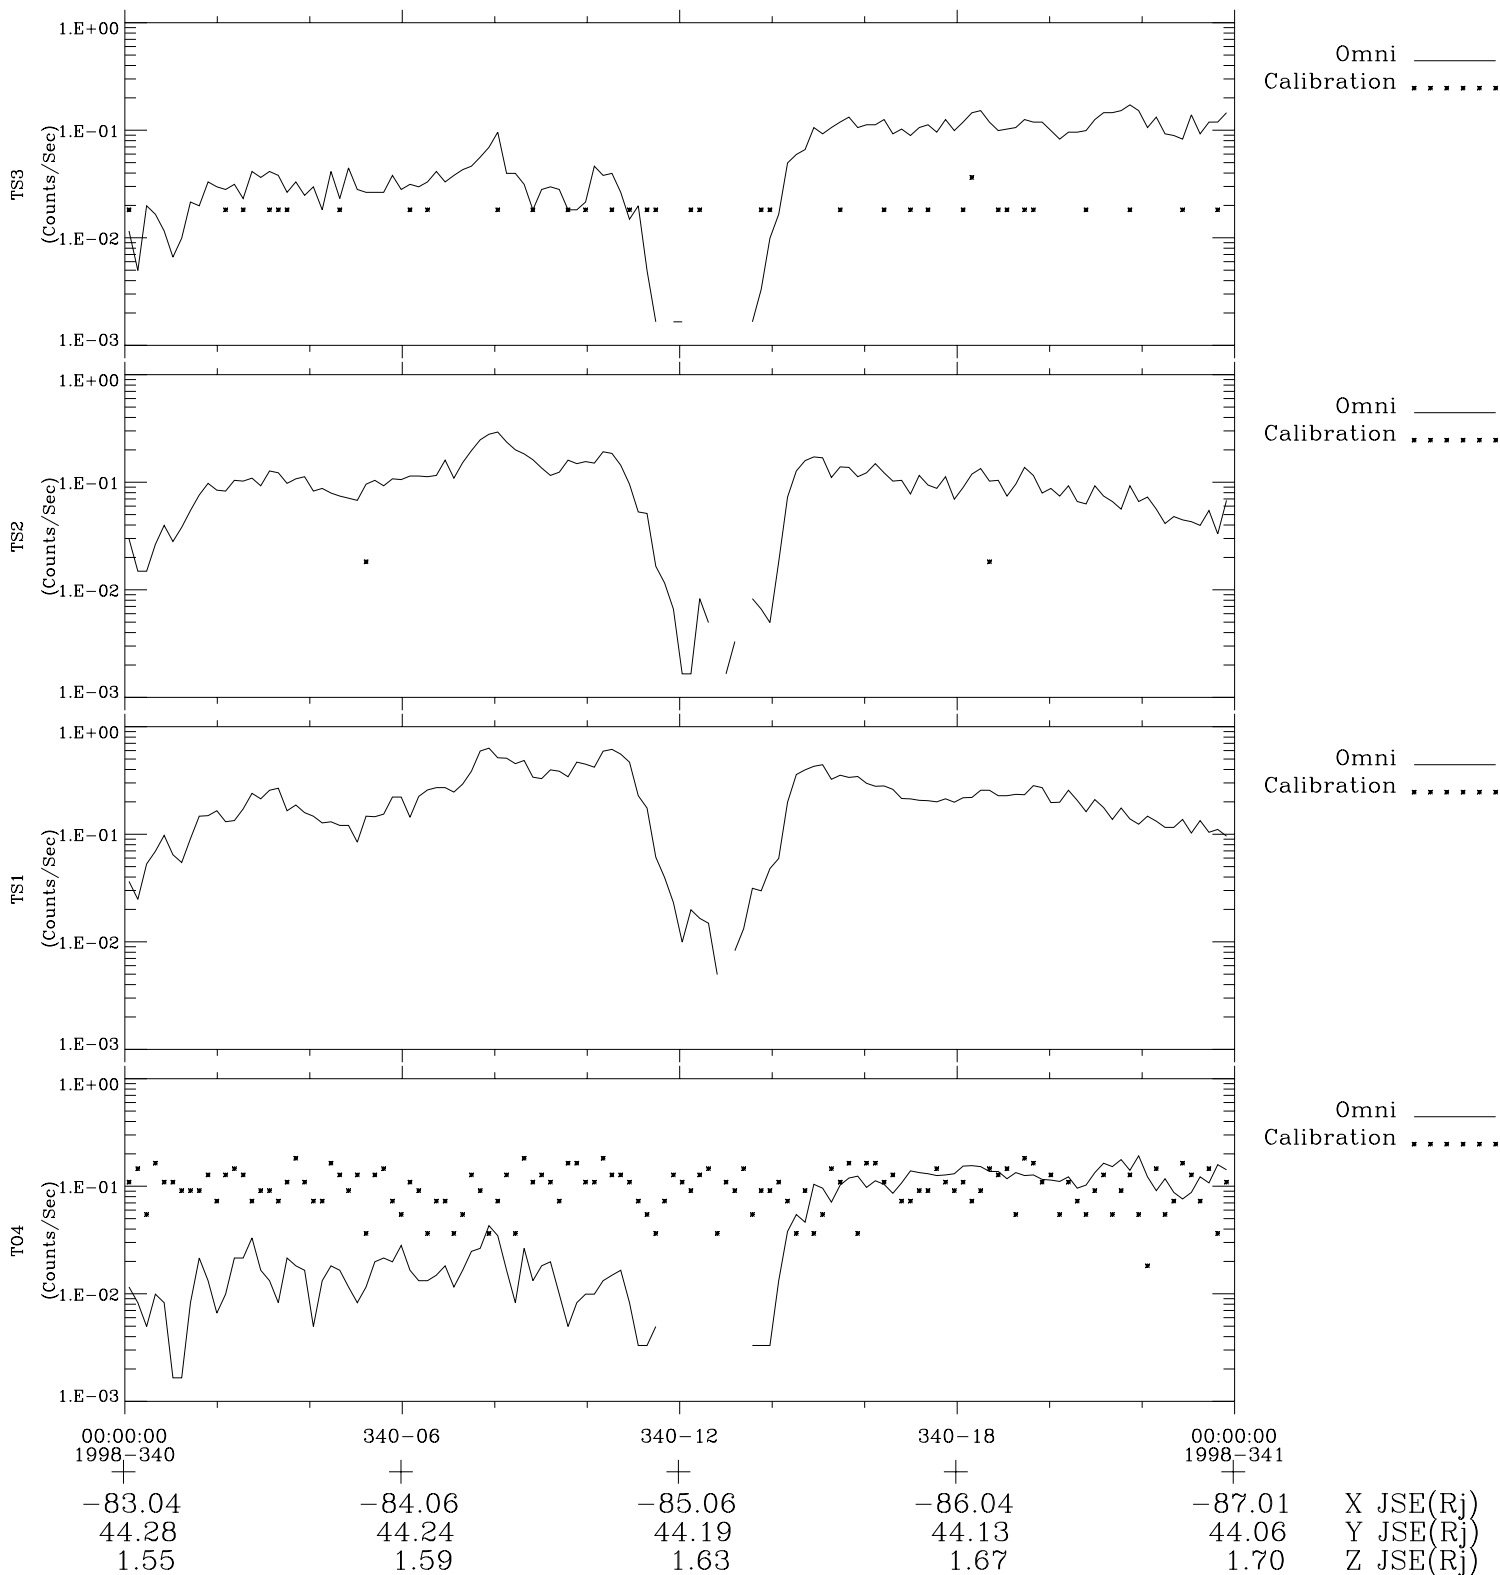

# Galileo EPD Real-Time Omni 98340

Software Version: RTLINE\_OMNI V 1.20  
Data Production: 06-03-00  
Plot Production: Sun Sep 16 17:34:57 2001

◇ = Jupiter look direction  
□ = Corotation look direction