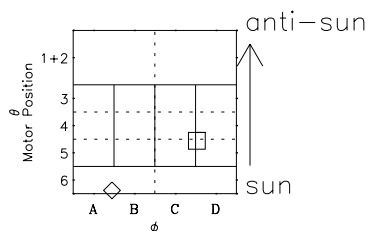

# Galileo EPD Real-Time Omni 98340

Software Version: RTLINE\_OMNI V 1.20  
Data Production: 06-03-00  
Plot Production: Sun Sep 16 17:34:57 2001

◇ = Jupiter look direction  
□ = Corotation look direction