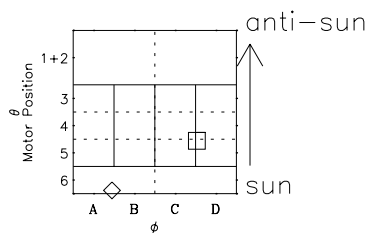

Galileo EPD Real-Time Omni 98340

Software Version: RTLINE_OMNI V 1.20
Data Production: 06-03-00
Plot Production: Sun Sep 16 17:34:57 2001

- ◇ = Jupiter look direction
- = Corotation look direction