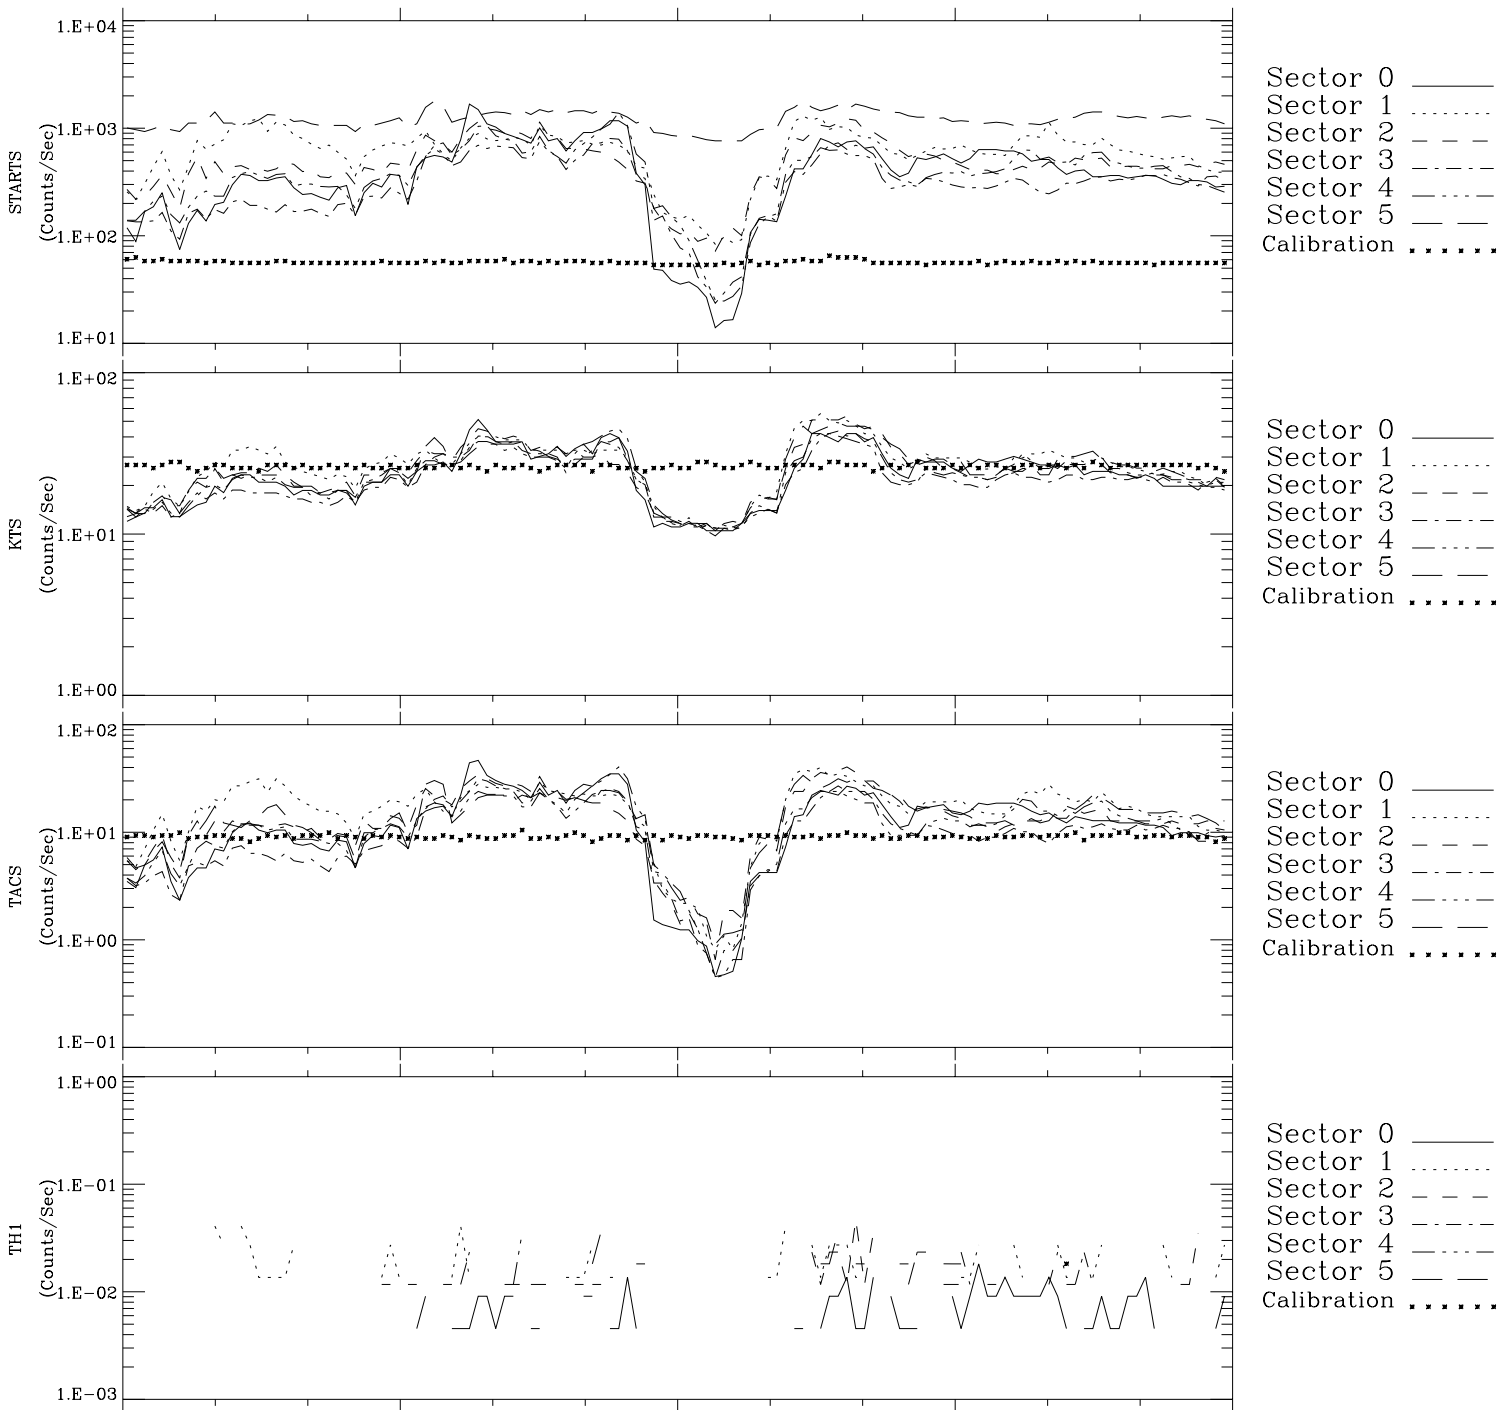

Galileo EPD Real-Time Six-Sector 98340

Software Version: RTLINE_R6 V 1.20
Data Production: 06-03-00
Plot Production: Sun Sep 16 17:35:05 2001

Sector 0 ———
Sector 1
Sector 2 - - - -
Sector 3 - . - . -
Sector 4 - - - -
Sector 5 ———
Calibration
.....

Sector 0 ———
Sector 1
Sector 2 - - - -
Sector 3 - . - . -
Sector 4 - - - -
Sector 5 ———
Calibration
.....

Sector 0 ———
Sector 1
Sector 2 - - - -
Sector 3 - . - . -
Sector 4 - - - -
Sector 5 ———
Calibration
.....

Sector 0 ———
Sector 1
Sector 2 - - - -
Sector 3 - . - . -
Sector 4 - - - -
Sector 5 ———
Calibration
.....

00:00:00 1998-340	340-06	340-12	340-18	00:00:00 1998-341	X JSE(R _j)
-83.04	-84.06	-85.06	-86.04	-87.01	Y JSE(R _j)
44.28	44.24	44.19	44.13	44.06	Z JSE(R _j)
1.55	1.59	1.63	1.67	1.70	

◇ = Jupiter look direction
□ = Corotation look direction