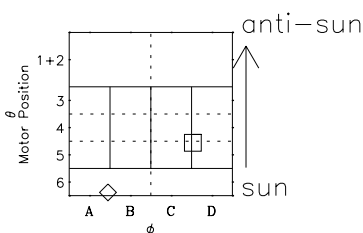

Galileo EPD Real-Time Six-Sector 98340

Software Version: RTLINE_R6 V 1.20
Data Production: 06-03-00
Plot Production: Sun Sep 16 17:35:04 2001

◇ = Jupiter look direction
□ = Corotation look direction