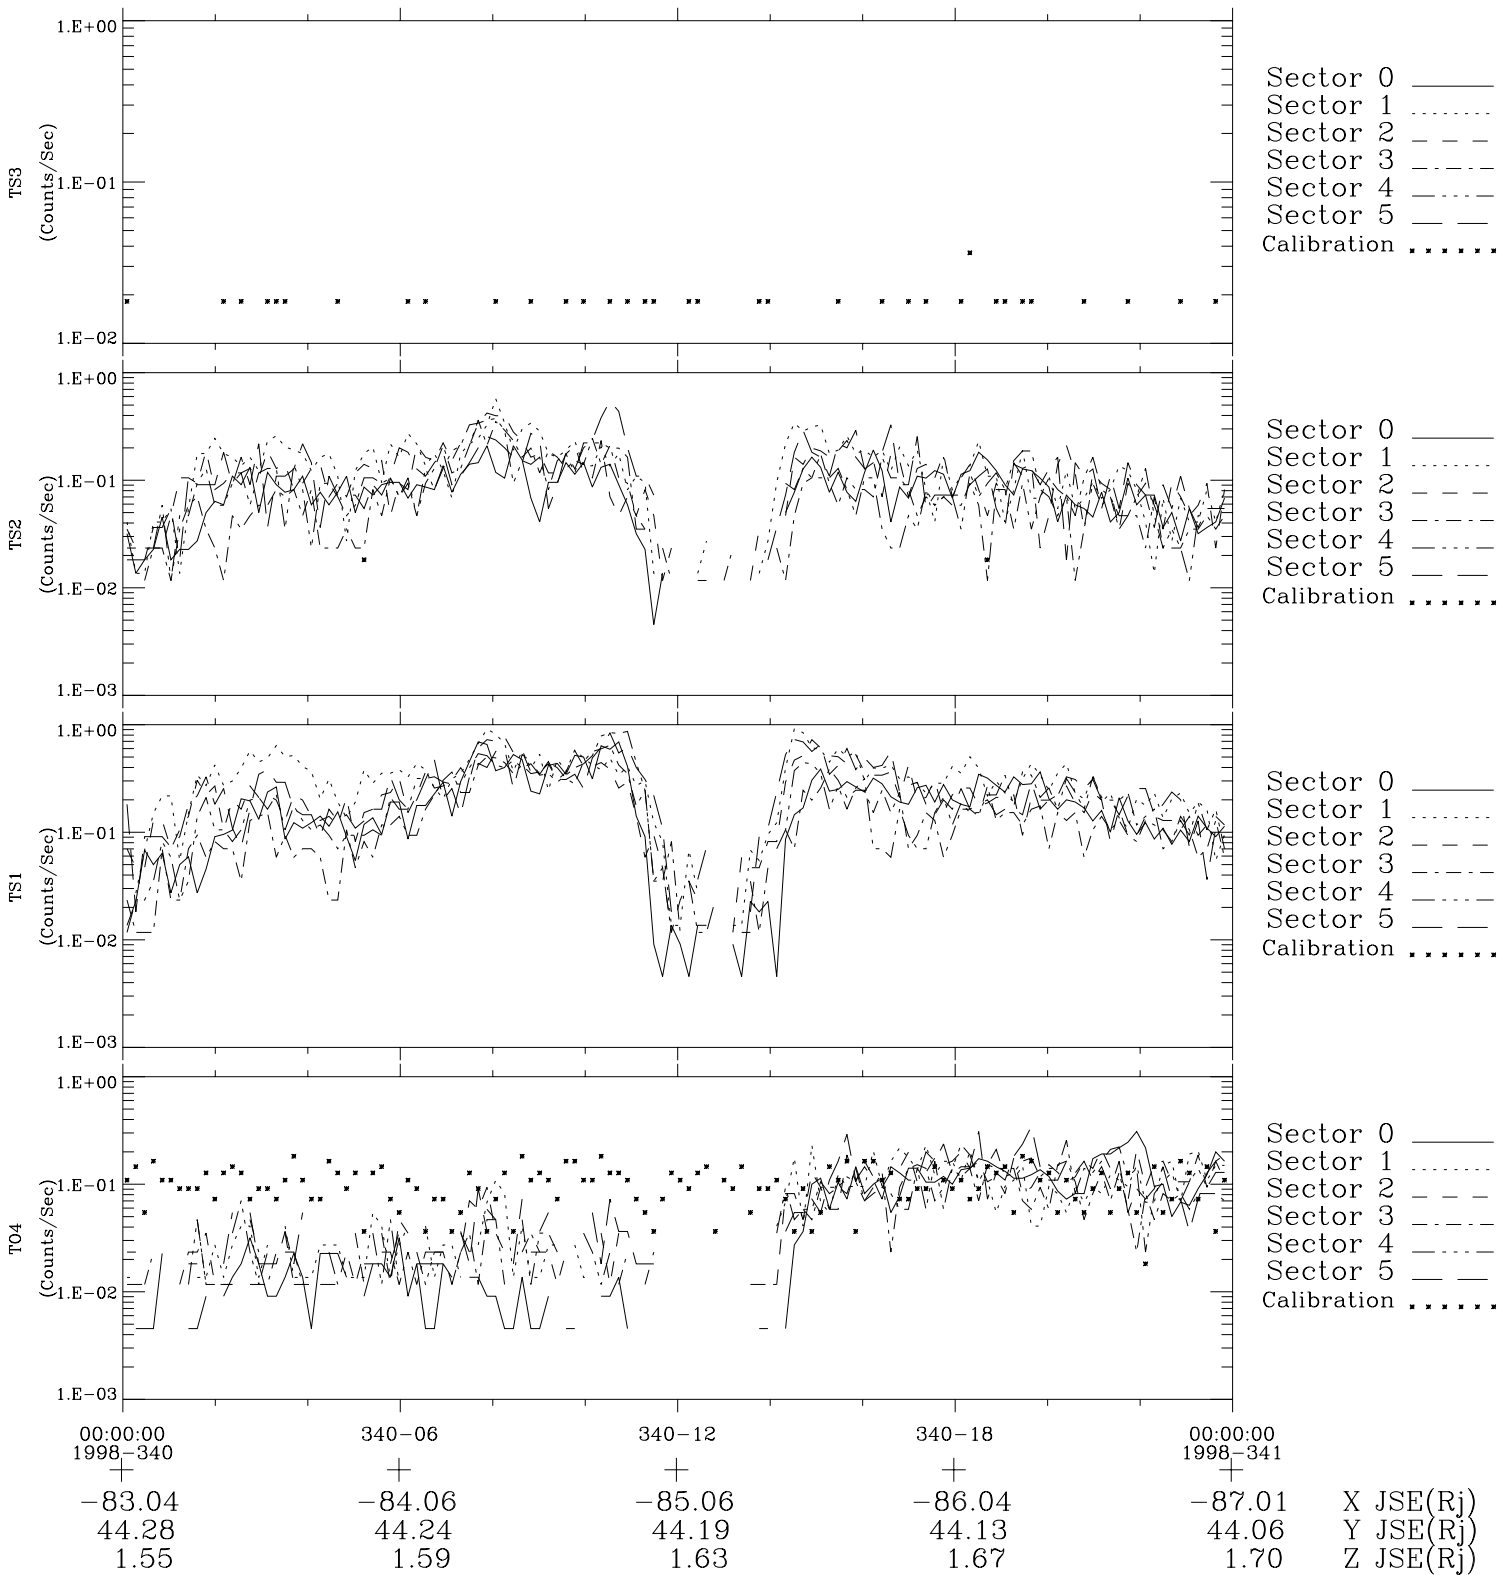

Galileo EPD Real-Time Six-Sector 98340

Software Version: RTLINE_R6 V 1.20
Data Production: 06-03-00
Plot Production: Sun Sep 16 17:35:04 2001

◇ = Jupiter look direction
□ = Corotation look direction