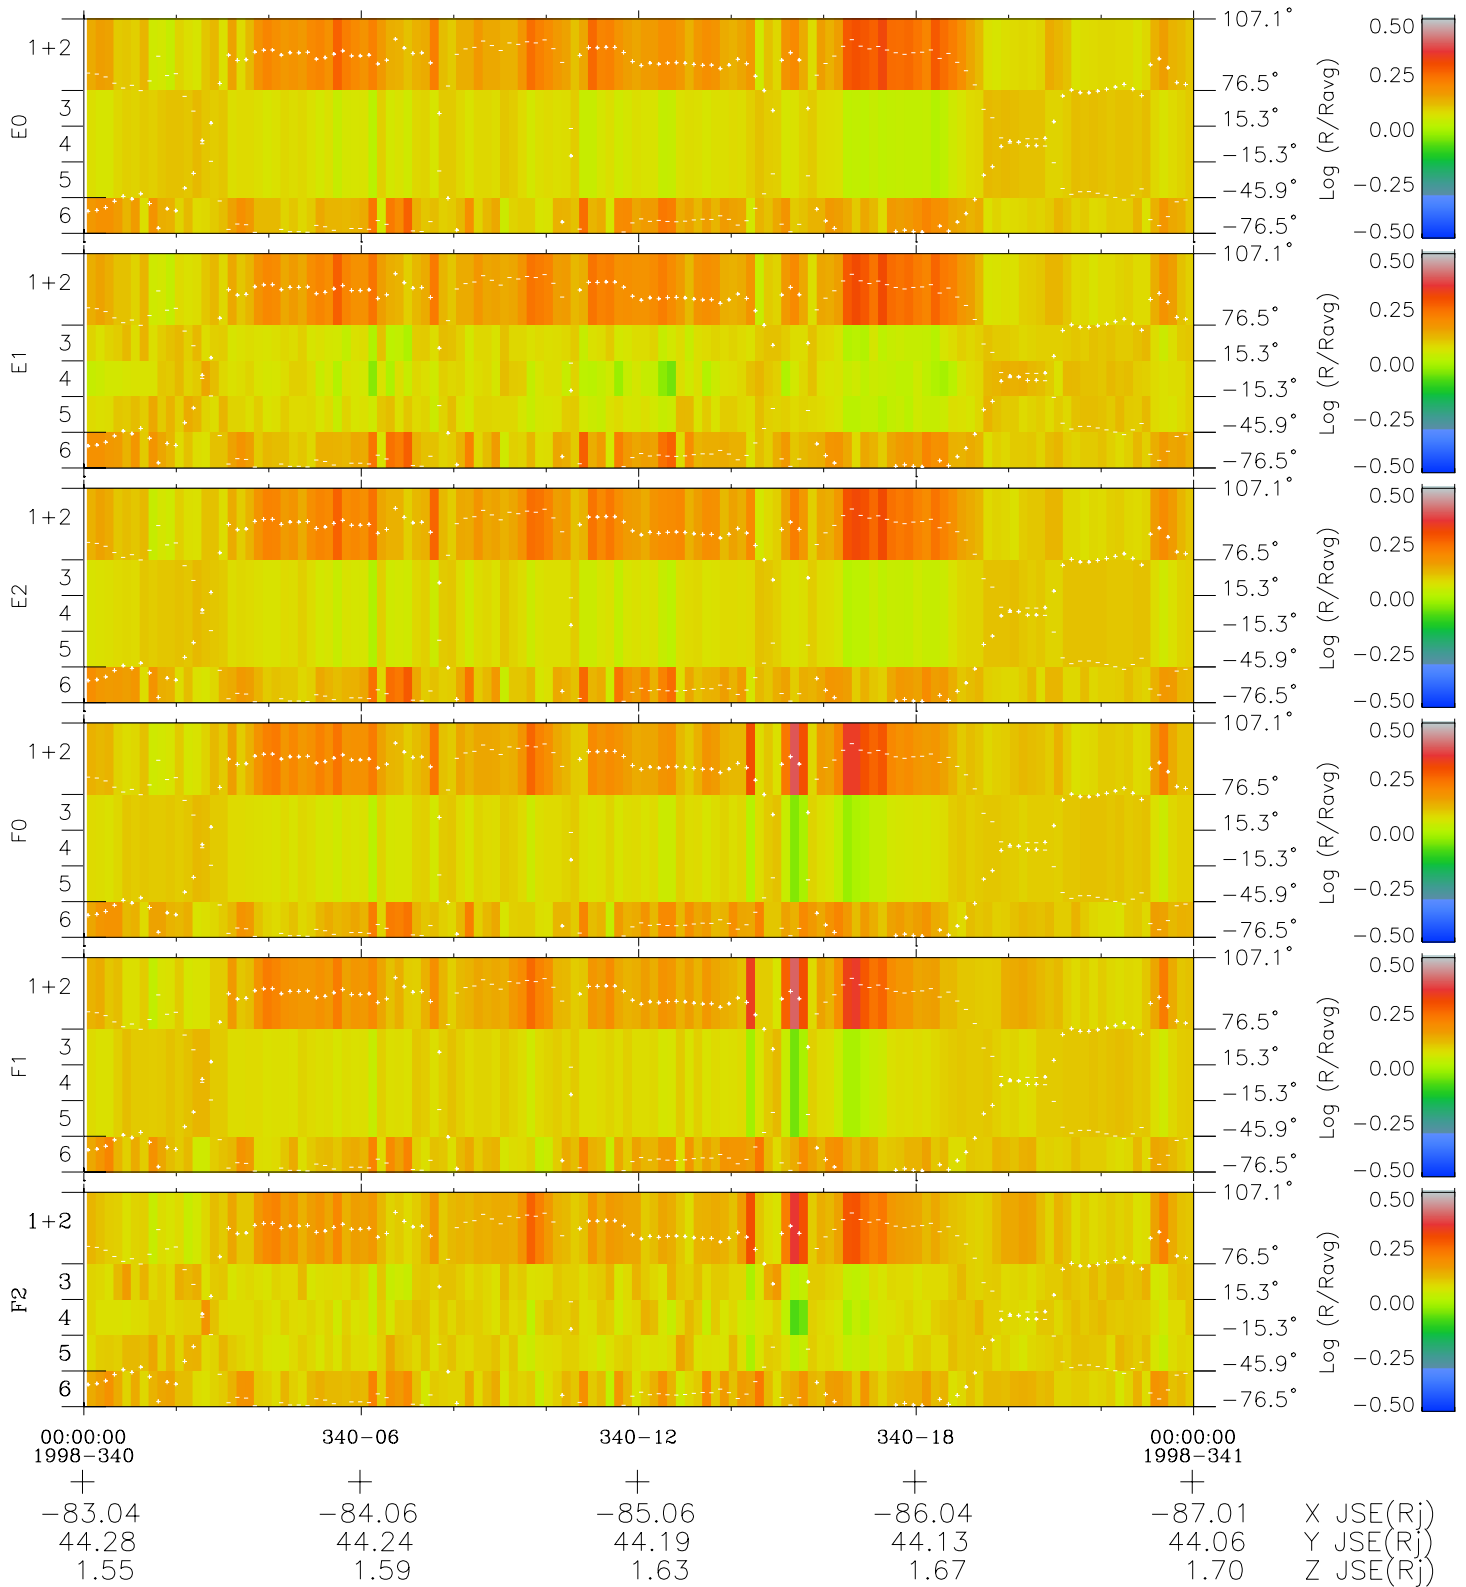

Galileo EPD Real Elevation Anisotropies 98340

Software Version: RTELEV_MEAN V 1.20
 Data Production: 06-03-00
 Plot Production: Sun Sep 16 17:33:58 2001
 Color File: wondr3
 Geofactor File: 1.1

- ◇ = Jupiter look direction
- = Corotation look direction