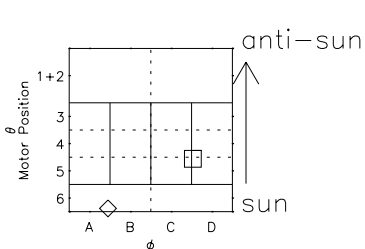

Galileo EPD Real Elevation Anisotropies 98340

Software Version: RTELEV_MEAN V 1.20
 Data Production: 06-03-00
 Plot Production: Sun Sep 16 17:33:58 2001
 Color File: wondr3
 Geofactor File: 1.1

- ◇ = Jupiter look direction
- = Corotation look direction