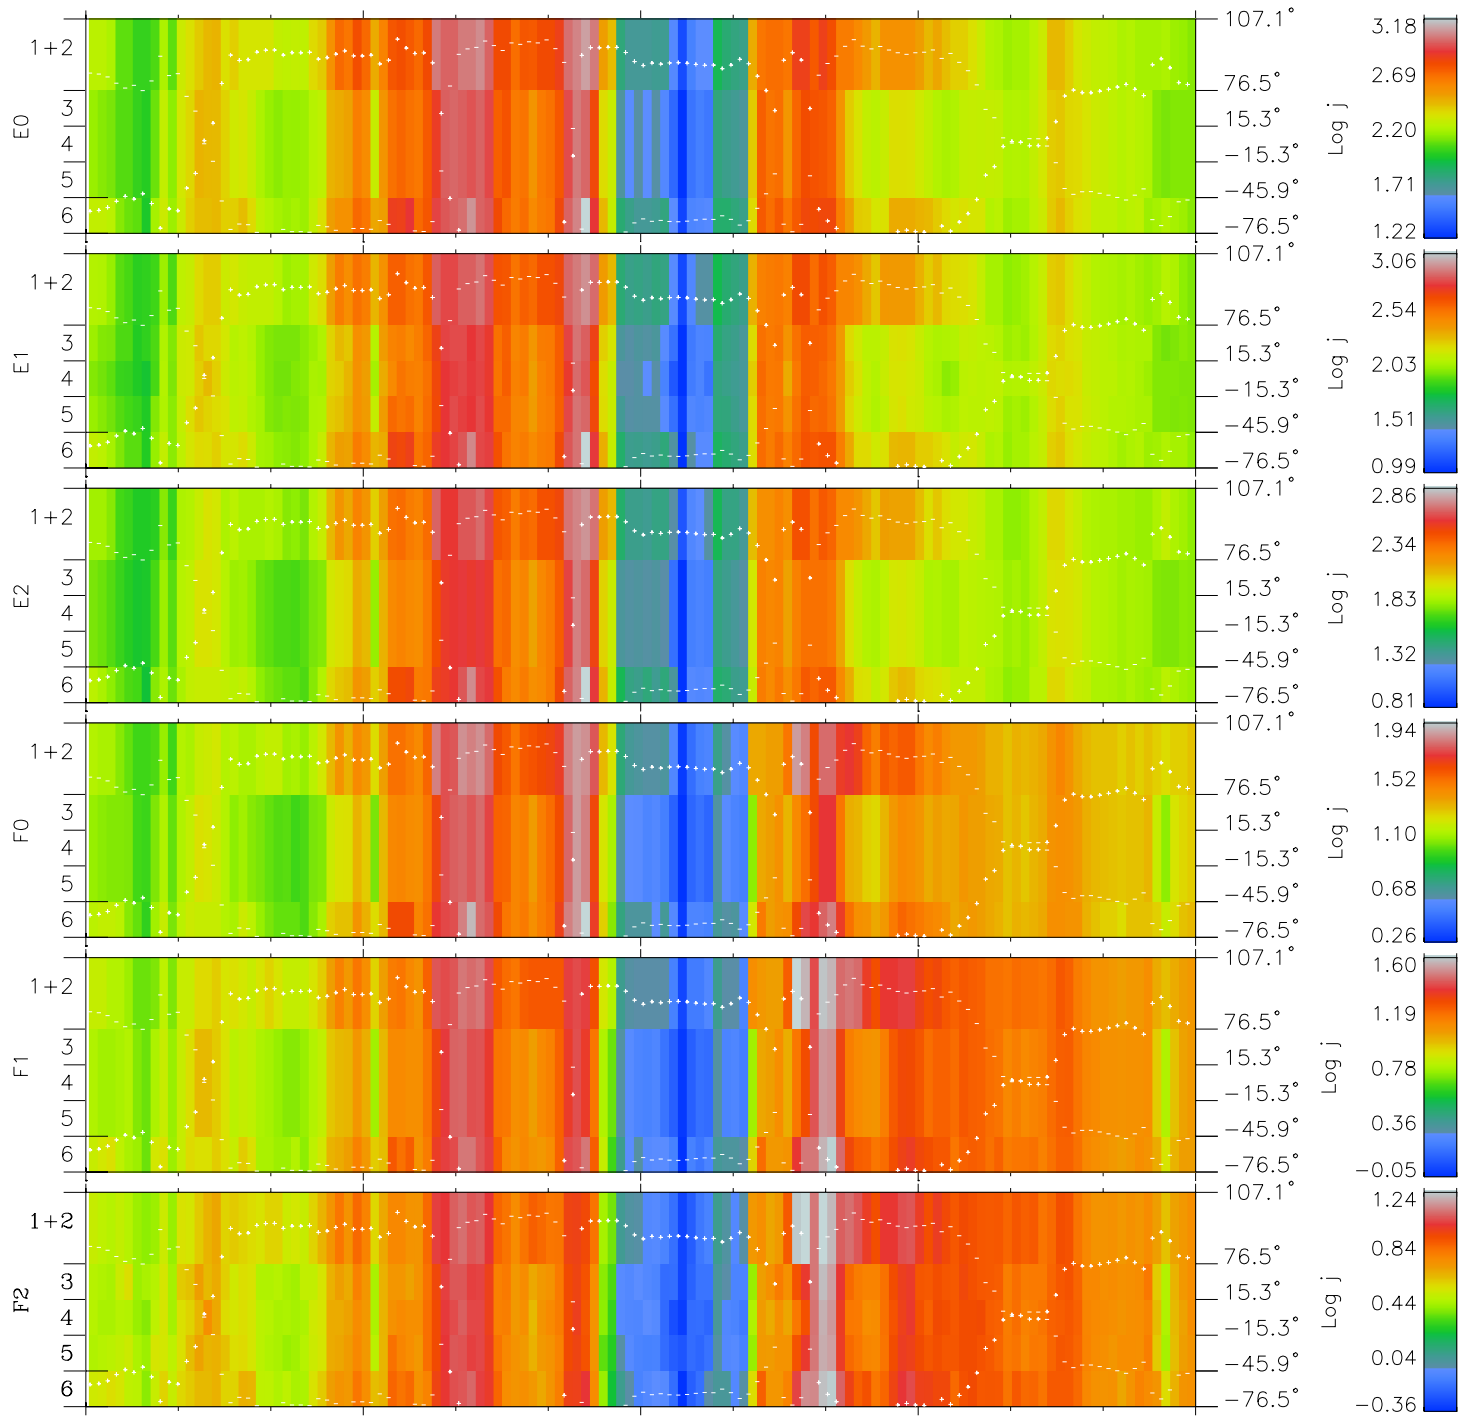

Galileo EPD Real Elevation Anisotropies 98340

Software Version: RTELEV_FLUX V 1.20
Data Production: 06-03-00
Plot Production: Sun Sep 16 17:34:09 2001
Color File: wondr3
Geofactor File: 1.1

00:00:00 1998-340	340-06	340-12	340-18	00:00:00 1998-341	
+	+	+	+	+	X JSE(R _j)
-83.04	-84.06	-85.06	-86.04	-87.01	Y JSE(R _j)
44.28	44.24	44.19	44.13	44.06	Z JSE(R _j)
1.55	1.59	1.63	1.67	1.70	

- ◇ = Jupiter look direction
- = Corotation look direction