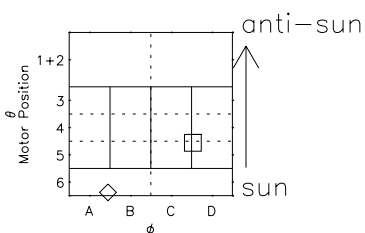

# Galileo EPD Real Elevation Anisotropies 98340

Software Version: RTELEV\_NORM V 1.20  
Data Production: 06-03-00  
Plot Production: Sun Sep 16 17:34:15 2001  
Color File: wondr3  
Geofactor File: 1.1

00:00:00 1998-340	340-06	340-12	340-18	00:00:00 1998-341	
+	+	+	+	+	
-83.04	-84.06	-85.06	-86.04	-87.01	X JSE(R <sub>j</sub> )
44.28	44.24	44.19	44.13	44.06	Y JSE(R <sub>j</sub> )
1.55	1.59	1.63	1.67	1.70	Z JSE(R <sub>j</sub> )

- ◇ = Jupiter look direction
- = Corotation look direction