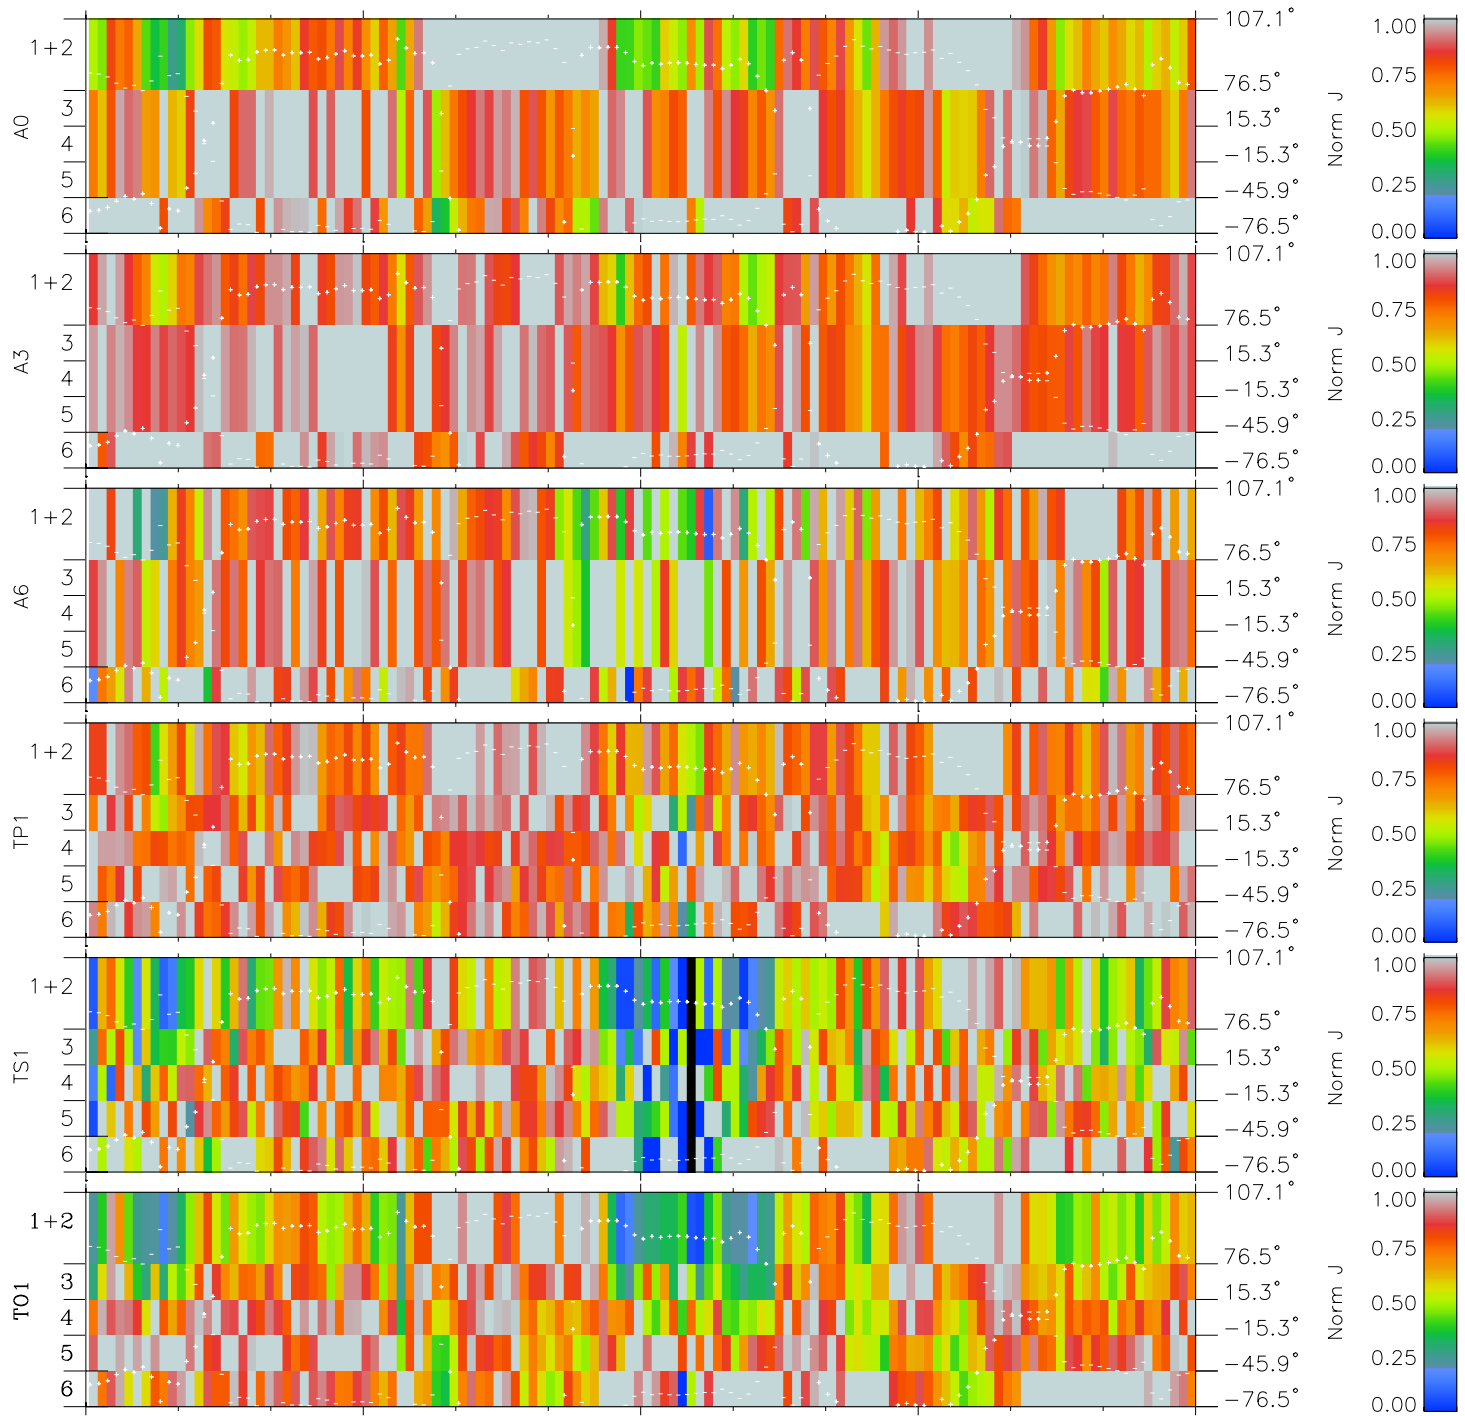

# Galileo EPD Real Elevation Anisotropies 98340

Software Version: RTELEV\_NORM V 1.20  
Data Production: 06-03-00  
Plot Production: Sun Sep 16 17:34:15 2001  
Color File: wondr3  
Geofactor File: 1.1

00:00:00 1998-340	340-06	340-12	340-18	00:00:00 1998-341	
+	+	+	+	+	
-83.04	-84.06	-85.06	-86.04	-87.01	X JSE(R <sub>j</sub> )
44.28	44.24	44.19	44.13	44.06	Y JSE(R <sub>j</sub> )
1.55	1.59	1.63	1.67	1.70	Z JSE(R <sub>j</sub> )

- ◇ = Jupiter look direction
- = Corotation look direction