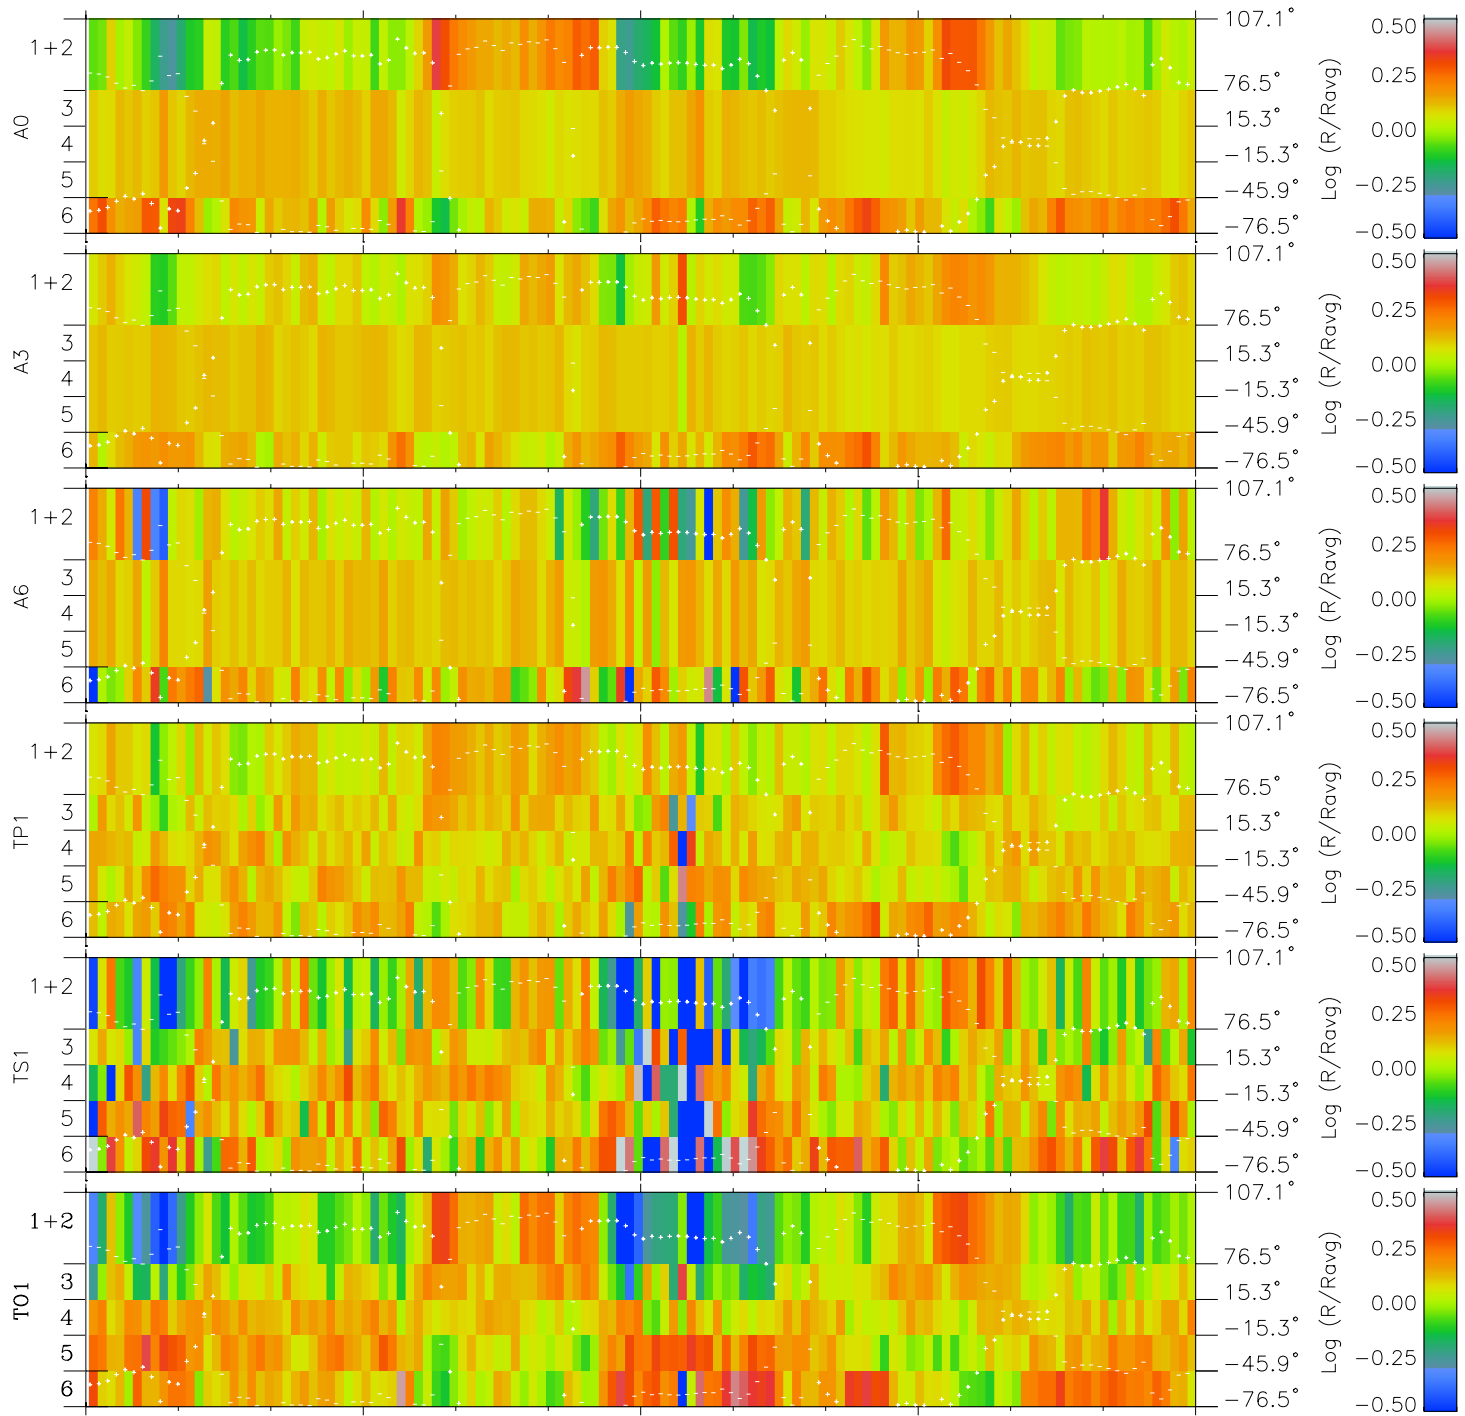

Galileo EPD Real Elevation Anisotropies 98340

Software Version: RTELEV_MEAN V 1.20
Data Production: 06-03-00
Plot Production: Sun Sep 16 17:33:52 2001
Color File: wondr3
Geofactor File: 1.1

00:00:00 1998-340	340-06	340-12	340-18	00:00:00 1998-341	
+	+	+	+	+	X JSE(R _j)
-83.04	-84.06	-85.06	-86.04	-87.01	Y JSE(R _j)
44.28	44.24	44.19	44.13	44.06	Z JSE(R _j)
1.55	1.59	1.63	1.67	1.70	

- ◇ = Jupiter look direction
- = Corotation look direction