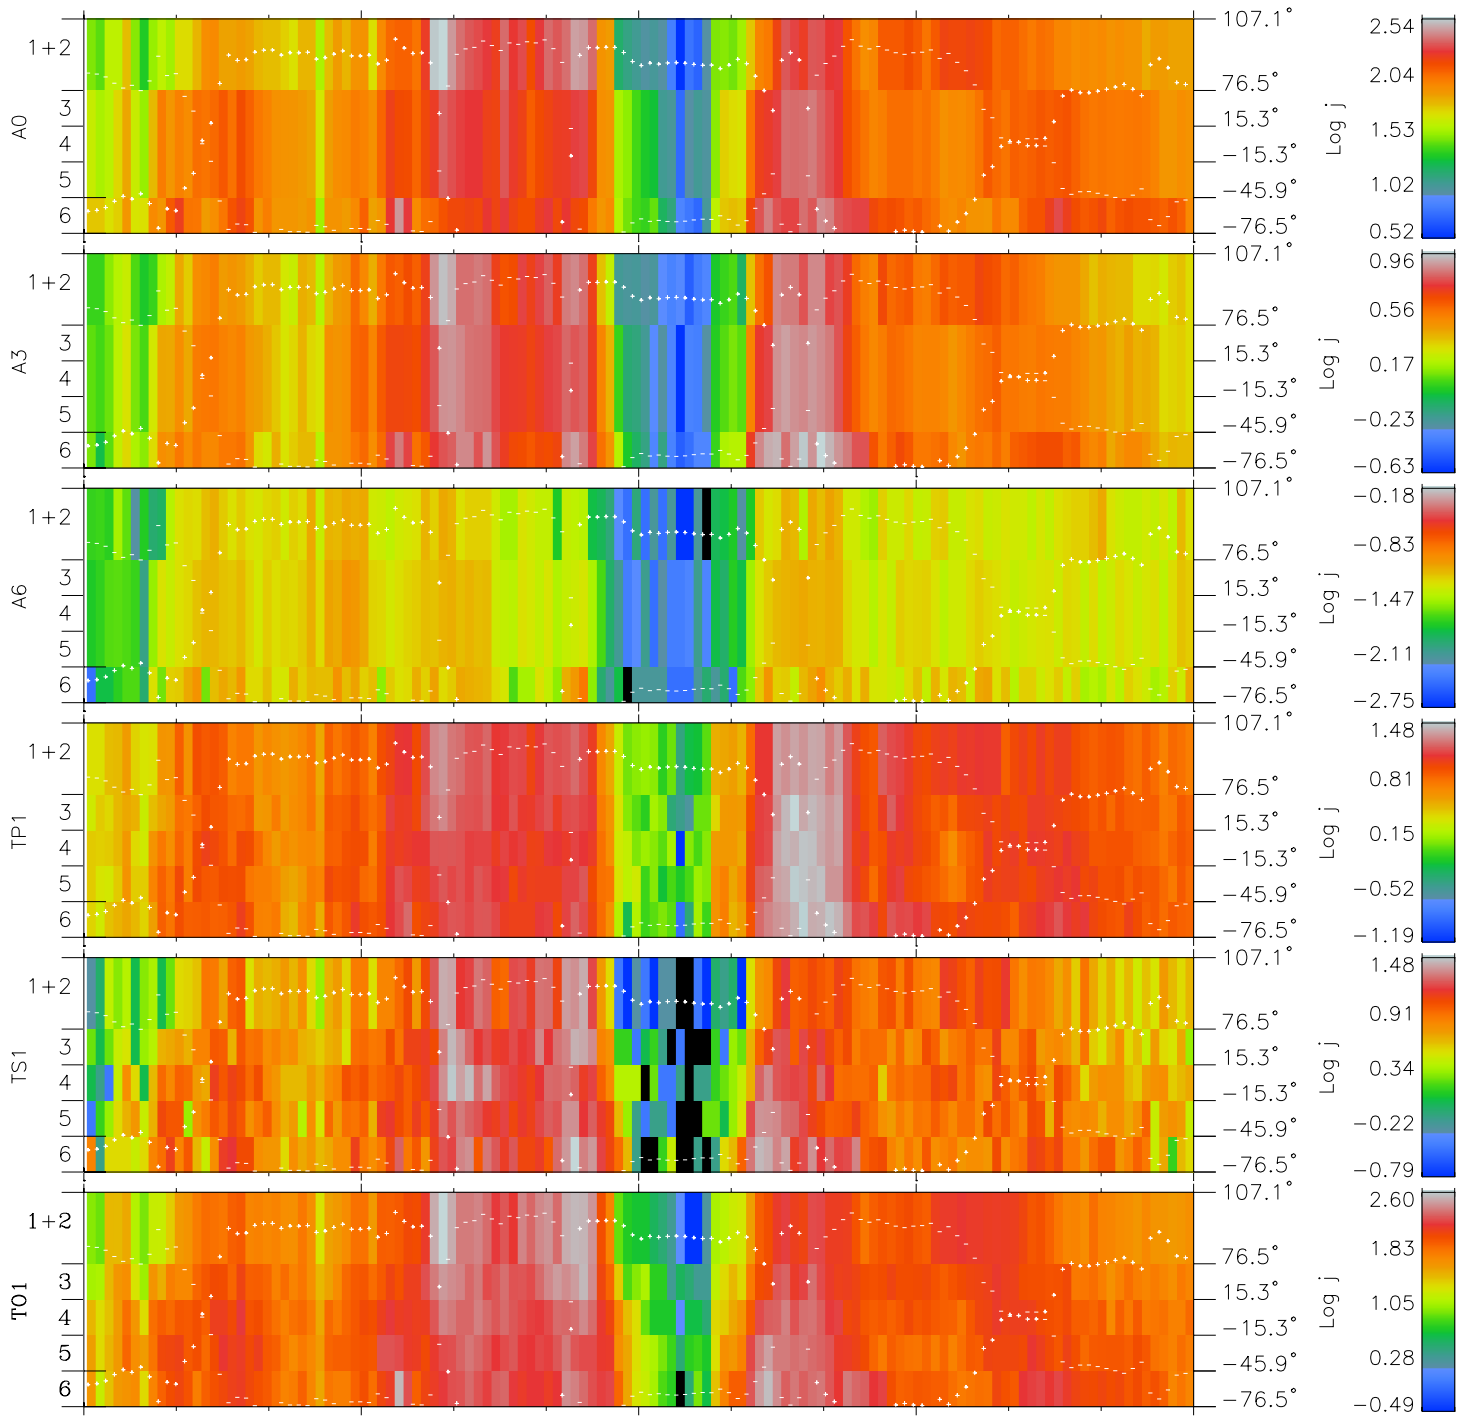

# Galileo EPD Real Elevation Anisotropies 98340

Software Version: RTELEV\_FLUX V 1.20  
Data Production: 06-03-00  
Plot Production: Sun Sep 16 17:34:04 2001  
Color File: wondr3  
Geofactor File: 1.1

00:00:00 1998-340	340-06	340-12	340-18	00:00:00 1998-341	
+	+	+	+	+	X JSE(R <sub>j</sub> )
-83.04	-84.06	-85.06	-86.04	-87.01	Y JSE(R <sub>j</sub> )
44.28	44.24	44.19	44.13	44.06	Z JSE(R <sub>j</sub> )
1.55	1.59	1.63	1.67	1.70	

- ◇ = Jupiter look direction
- = Corotation look direction