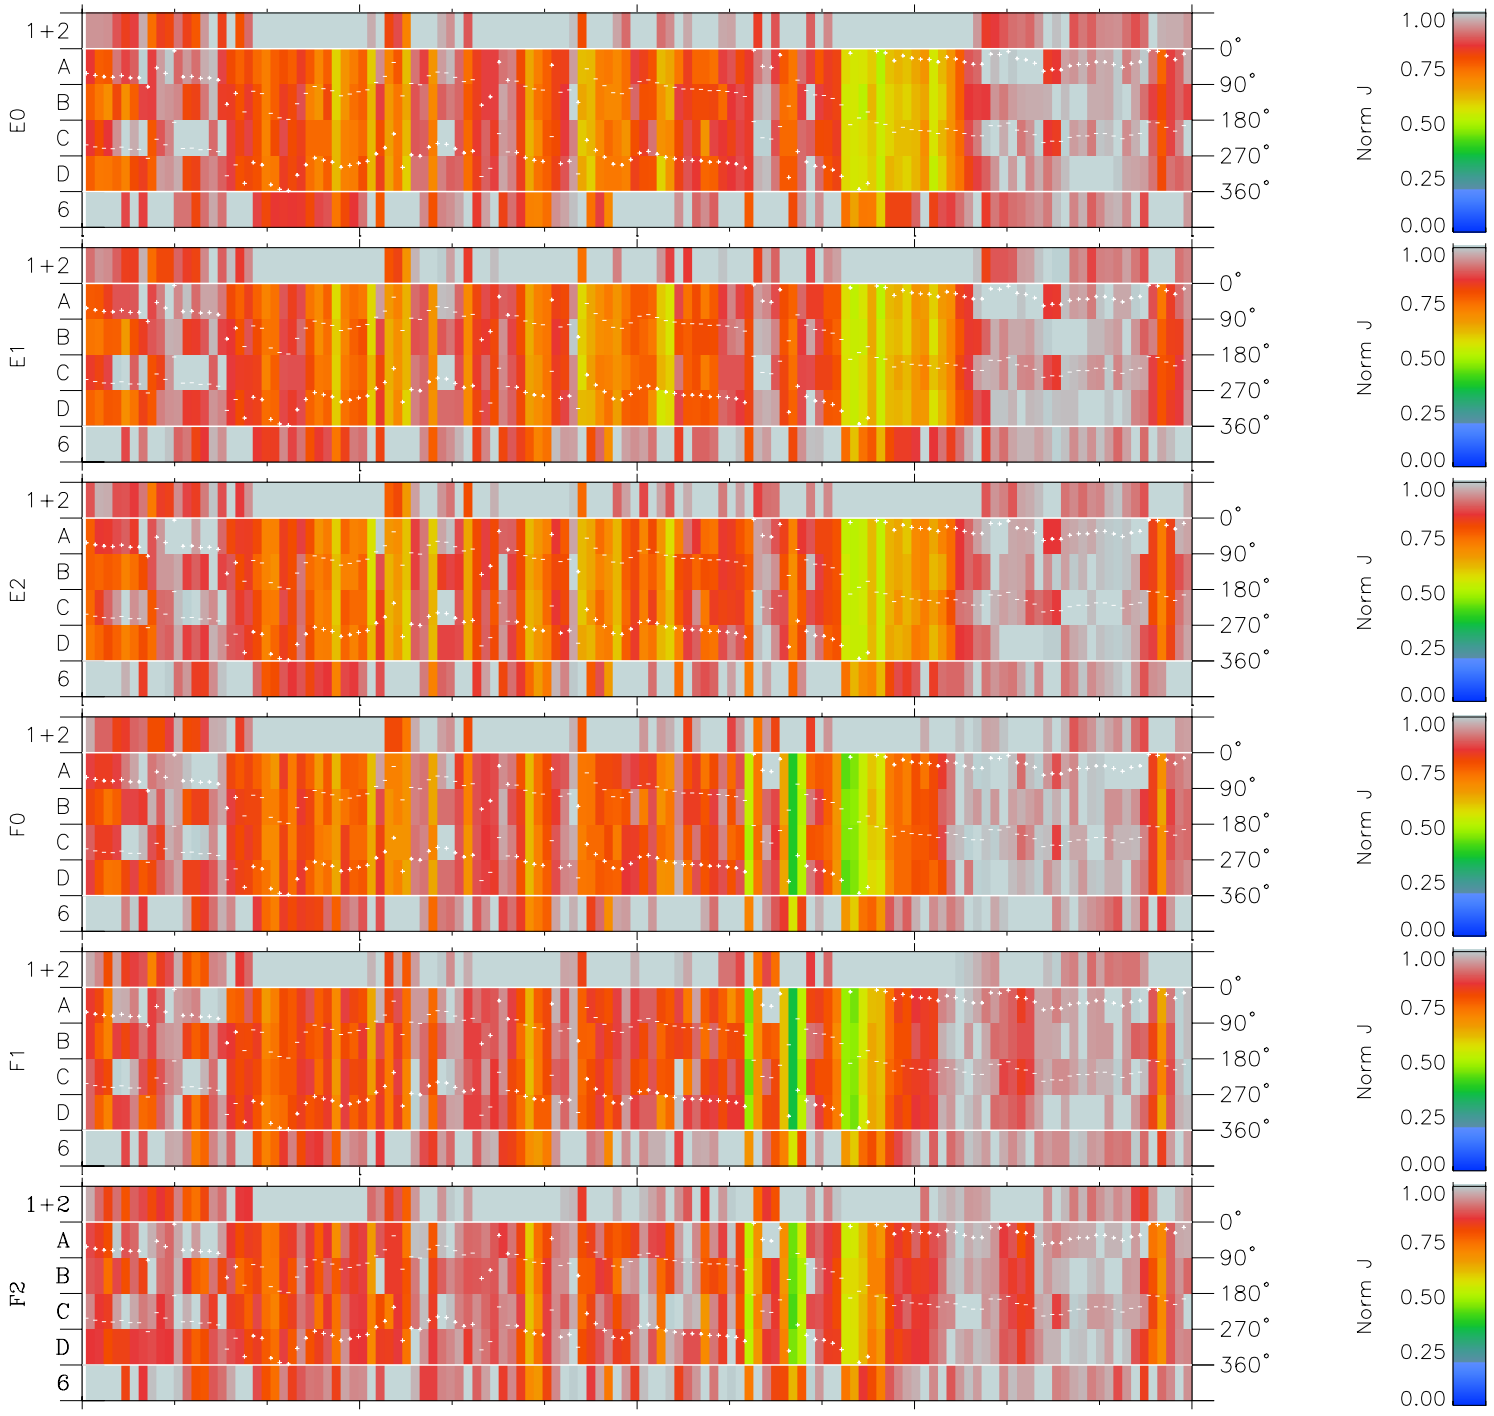

# Galileo EPD Real Time Azimuth Anisotropies 98340

Software Version: RTAZIM\_NORM V 1.20  
 Data Production: 06-03-00  
 Plot Production: Sun Sep 16 17:34:51 2001  
 Color File: wondr3  
 Geofactor File: 1.1

00:00:00 1998-340	340-06	340-12	340-18	00:00:00 1998-341	
+	+	+	+	+	X JSE(R <sub>j</sub> )
-83.04	-84.06	-85.06	-86.04	-87.01	Y JSE(R <sub>j</sub> )
44.28	44.24	44.19	44.13	44.06	Z JSE(R <sub>j</sub> )
1.55	1.59	1.63	1.67	1.70	

- ◇ = Jupiter look direction
- = Corotation look direction