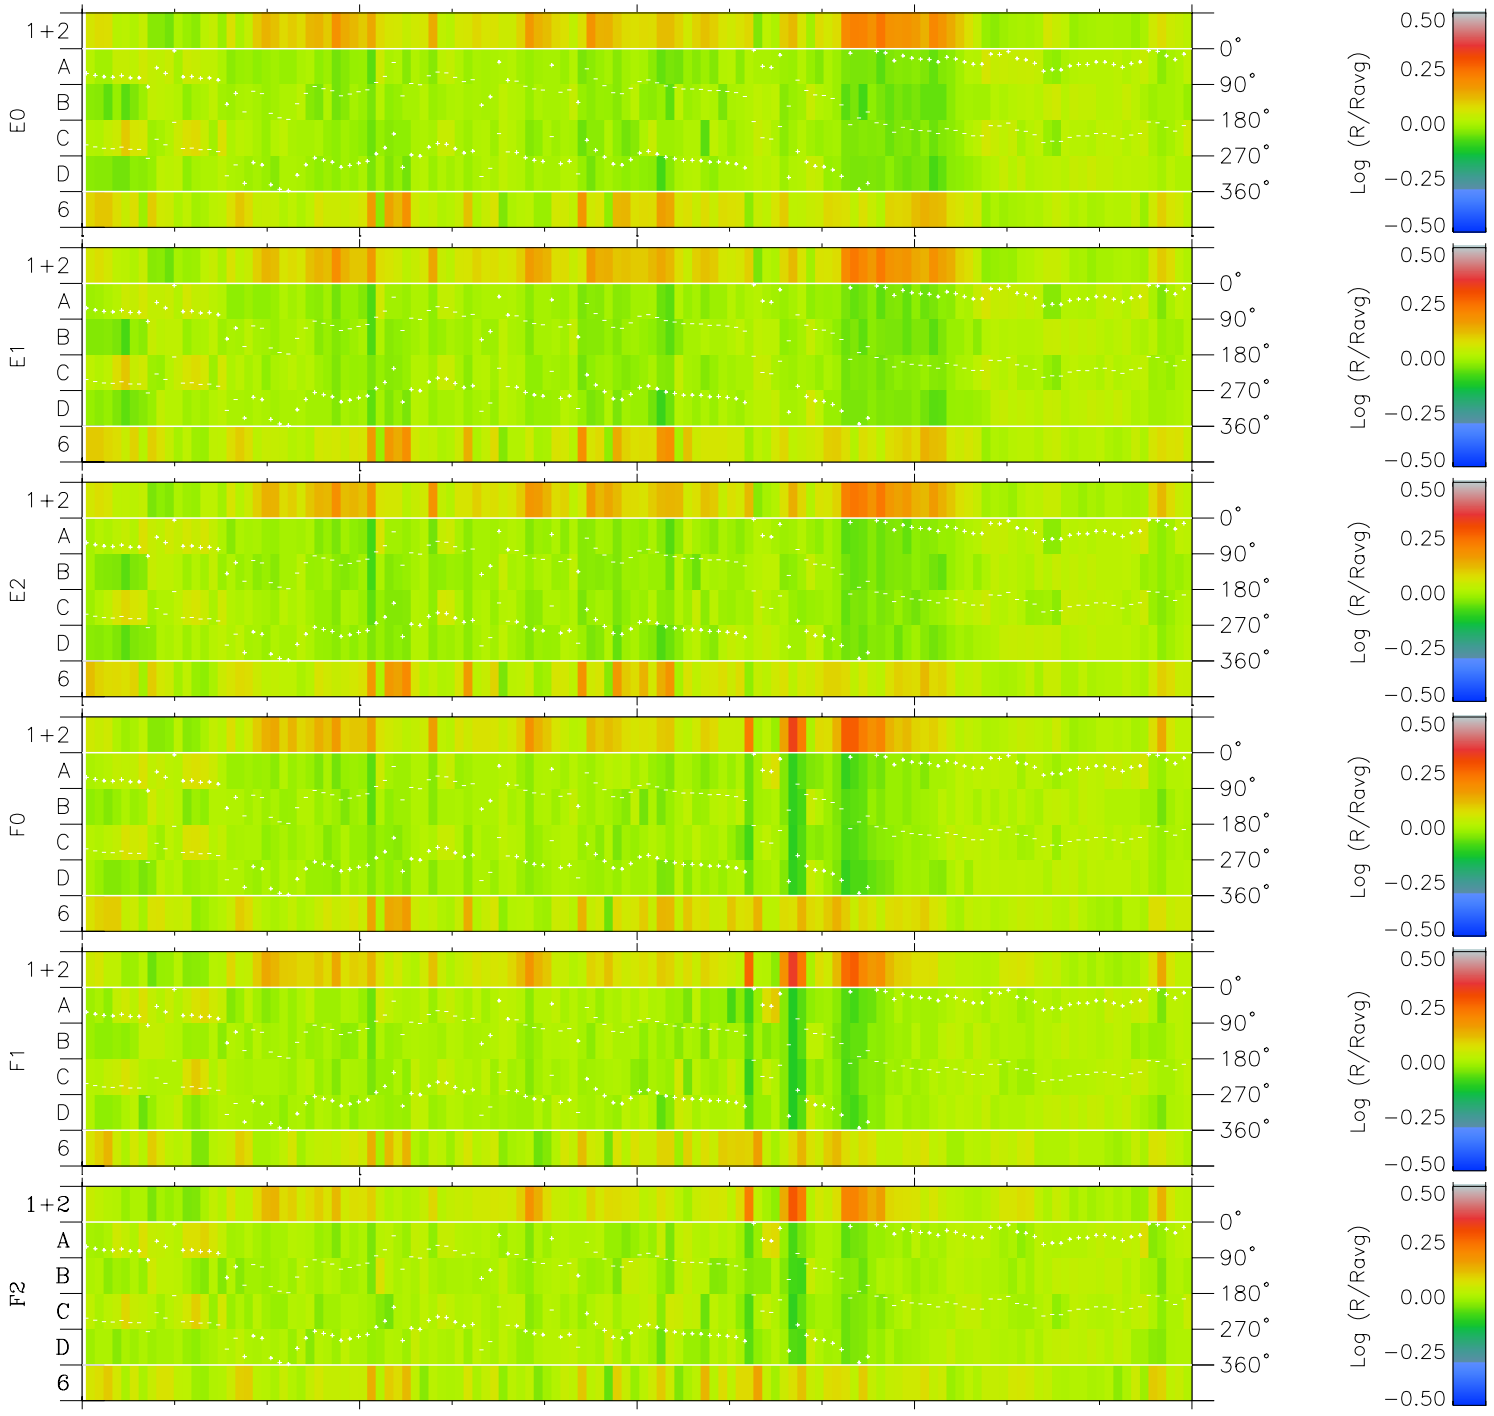

Galileo EPD Real Time Azimuth Anisotropies 98340

Software Version: RTAZIM_MEAN V 1.20
 Data Production: 06-03-00
 Plot Production: Sun Sep 16 17:34:31 2001
 Color File: wondr3
 Geofactor File: 1.1

00:00:00 1998-340	340-06	340-12	340-18	00:00:00 1998-341	
+	+	+	+	+	X JSE(R _j)
-83.04	-84.06	-85.06	-86.04	-87.01	Y JSE(R _j)
44.28	44.24	44.19	44.13	44.06	Z JSE(R _j)
1.55	1.59	1.63	1.67	1.70	

◇ = Jupiter look direction
 □ = Corotation look direction