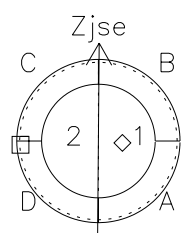

Galileo EPD Real Time Azimuth Anisotropies 98340

Software Version: RTAZIM_MEAN V 1.20
 Data Production: 06-03-00
 Plot Production: Sun Sep 16 17:34:31 2001
 Color File: wondr3
 Geofactor File: 1.1

00:00:00 1998-340	340-06	340-12	340-18	00:00:00 1998-341	
+	+	+	+	+	X JSE(R _j)
-83.04	-84.06	-85.06	-86.04	-87.01	Y JSE(R _j)
44.28	44.24	44.19	44.13	44.06	Z JSE(R _j)
1.55	1.59	1.63	1.67	1.70	

◇ = Jupiter look direction
 □ = Corotation look direction