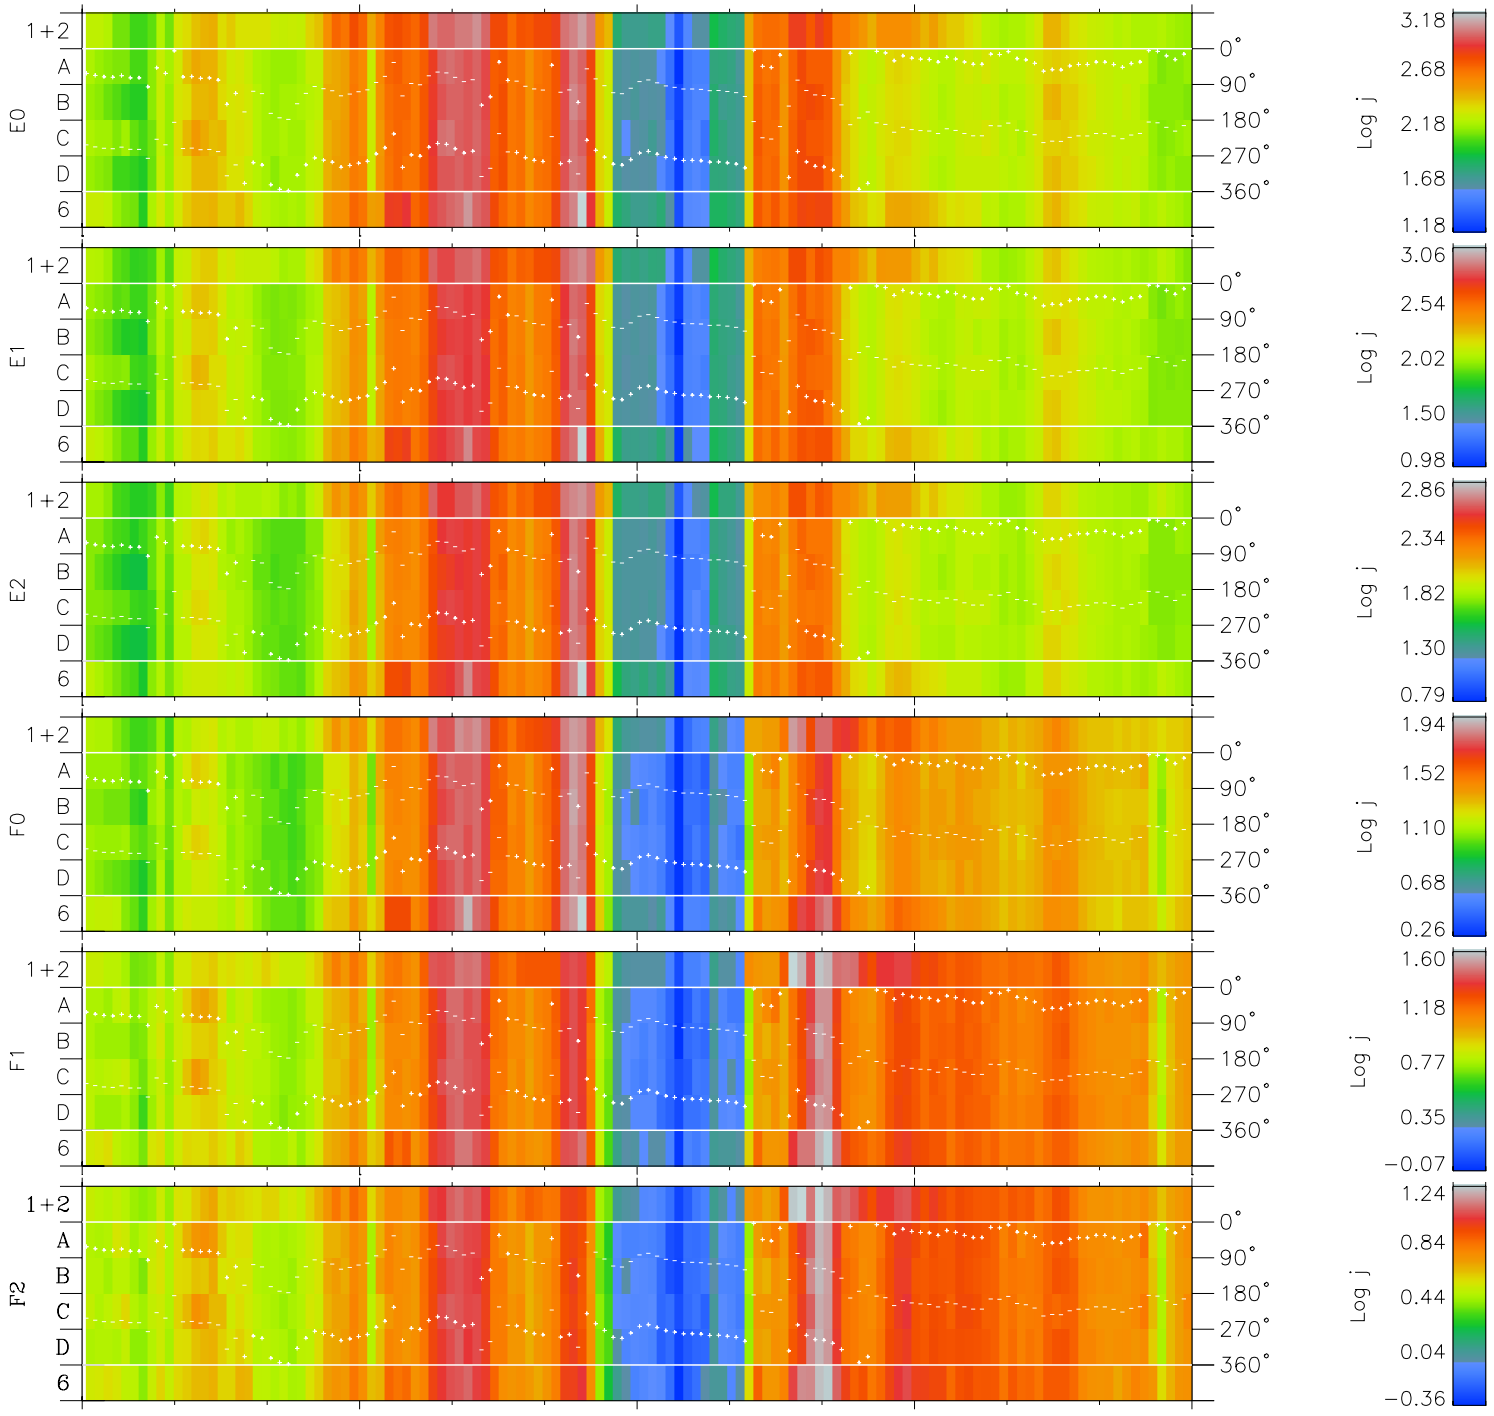

Galileo EPD Real Time Azimuth Anisotropies 98340

Software Version: RTAZIM_FLUX V 1.20
Data Production: 06-03-00
Plot Production: Sun Sep 16 17:34:41 2001
Color File: wondr3
Geofactor File: 1.1

00:00:00 1998-340	340-06	340-12	340-18	00:00:00 1998-341	
+	+	+	+	+	
-83.04	-84.06	-85.06	-86.04	-87.01	X JSE(R _j)
44.28	44.24	44.19	44.13	44.06	Y JSE(R _j)
1.55	1.59	1.63	1.67	1.70	Z JSE(R _j)

◇ = Jupiter look direction
□ = Corotation look direction