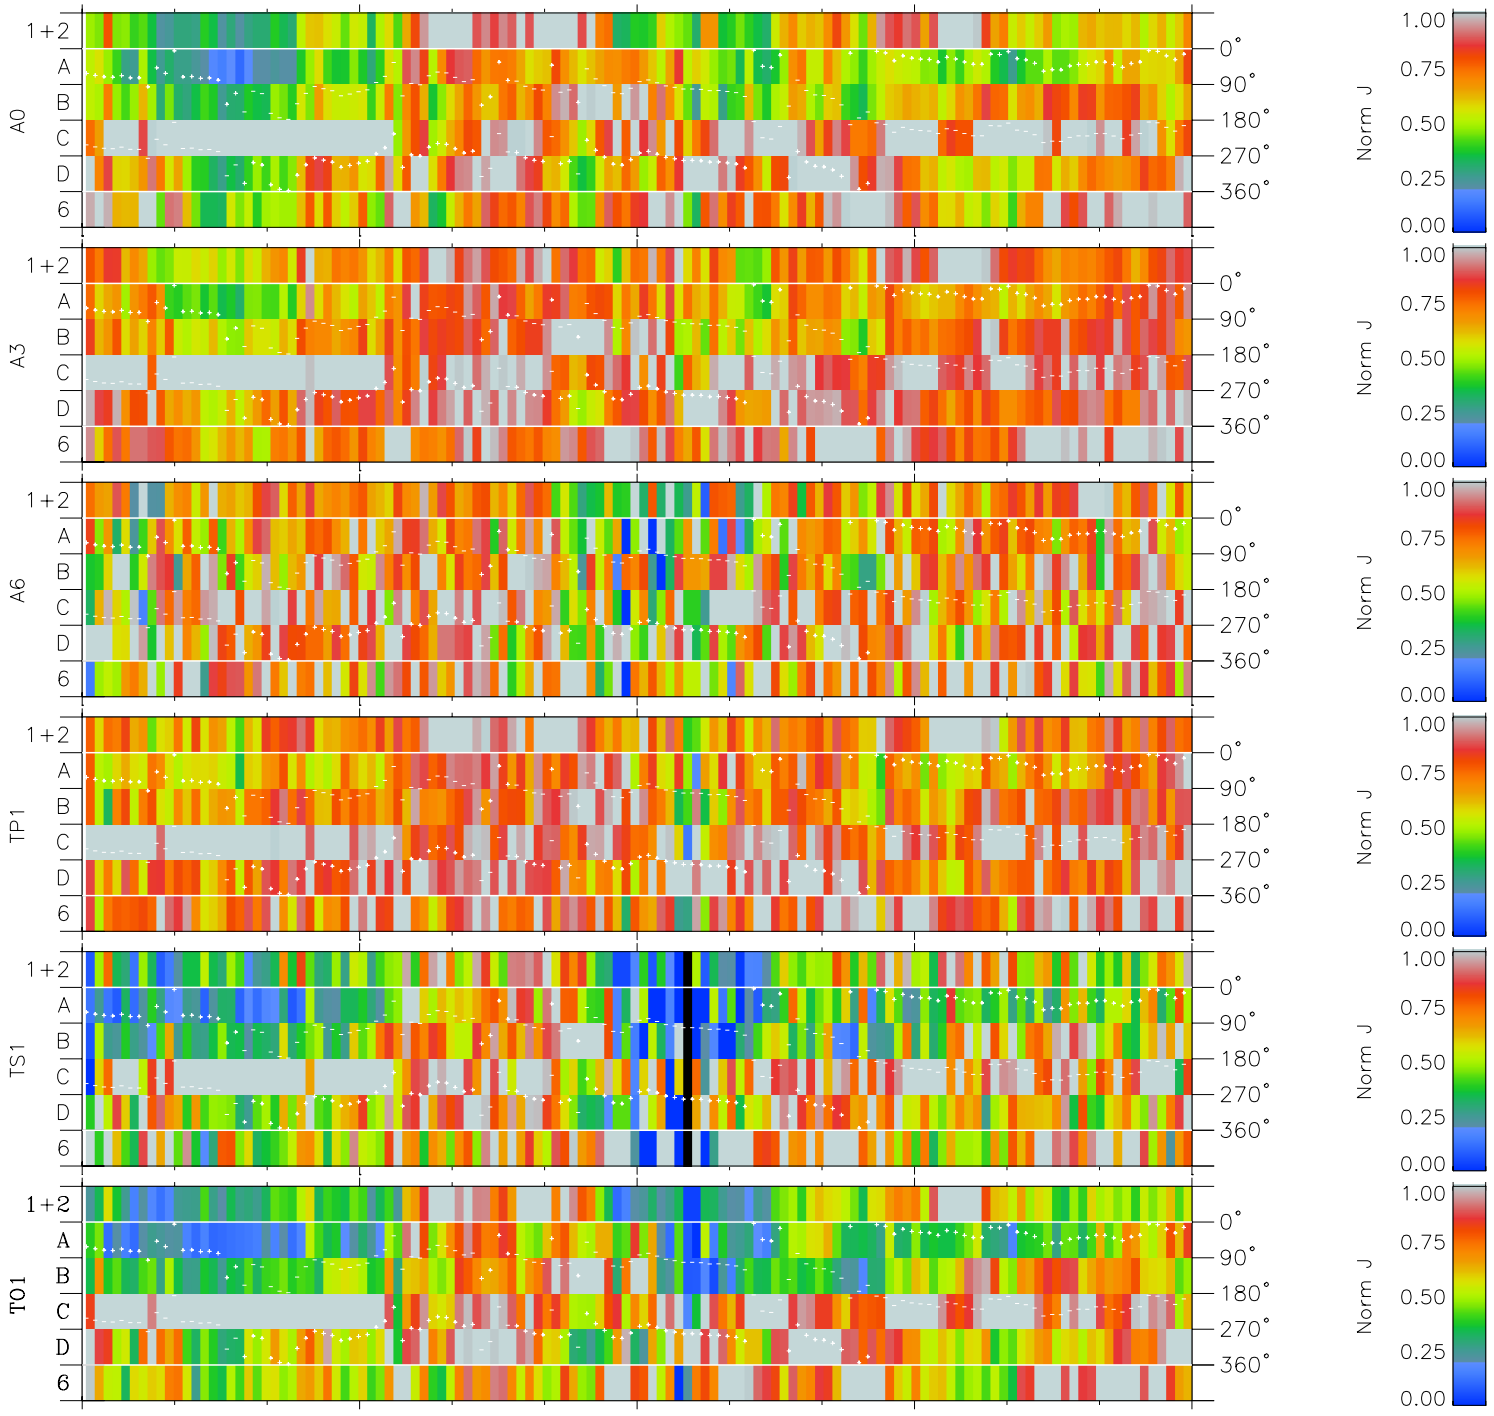

Galileo EPD Real Time Azimuth Anisotropies 98340

Software Version: RTAZIM_NORM V 1.20
 Data Production: 06-03-00
 Plot Production: Sun Sep 16 17:34:46 2001
 Color File: wondr3
 Geofactor File: 1.1

00:00:00 1998-340	340-06	340-12	340-18	00:00:00 1998-341	
+	+	+	+	+	
-83.04	-84.06	-85.06	-86.04	-87.01	X JSE(R _j)
44.28	44.24	44.19	44.13	44.06	Y JSE(R _j)
1.55	1.59	1.63	1.67	1.70	Z JSE(R _j)

- ◇ = Jupiter look direction
- = Corotation look direction