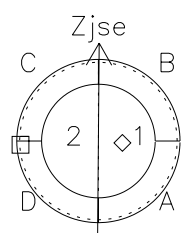

Galileo EPD Real Time Azimuth Anisotropies 98340

Software Version: RTAZIM_NORM V 1.20
 Data Production: 06-03-00
 Plot Production: Sun Sep 16 17:34:46 2001
 Color File: wondr3
 Geofactor File: 1.1

00:00:00 1998-340	340-06	340-12	340-18	00:00:00 1998-341	
+	+	+	+	+	
-83.04	-84.06	-85.06	-86.04	-87.01	X JSE(R _j)
44.28	44.24	44.19	44.13	44.06	Y JSE(R _j)
1.55	1.59	1.63	1.67	1.70	Z JSE(R _j)

- ◇ = Jupiter look direction
- = Corotation look direction