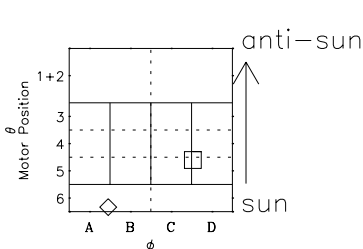

Galileo EPD Real-Time Six-Sector 98339

Software Version: RTLINE_R6 V 1.20
Data Production: 06-03-00
Plot Production: Sun Sep 16 17:27:00 2001

◇ = Jupiter look direction
□ = Corotation look direction