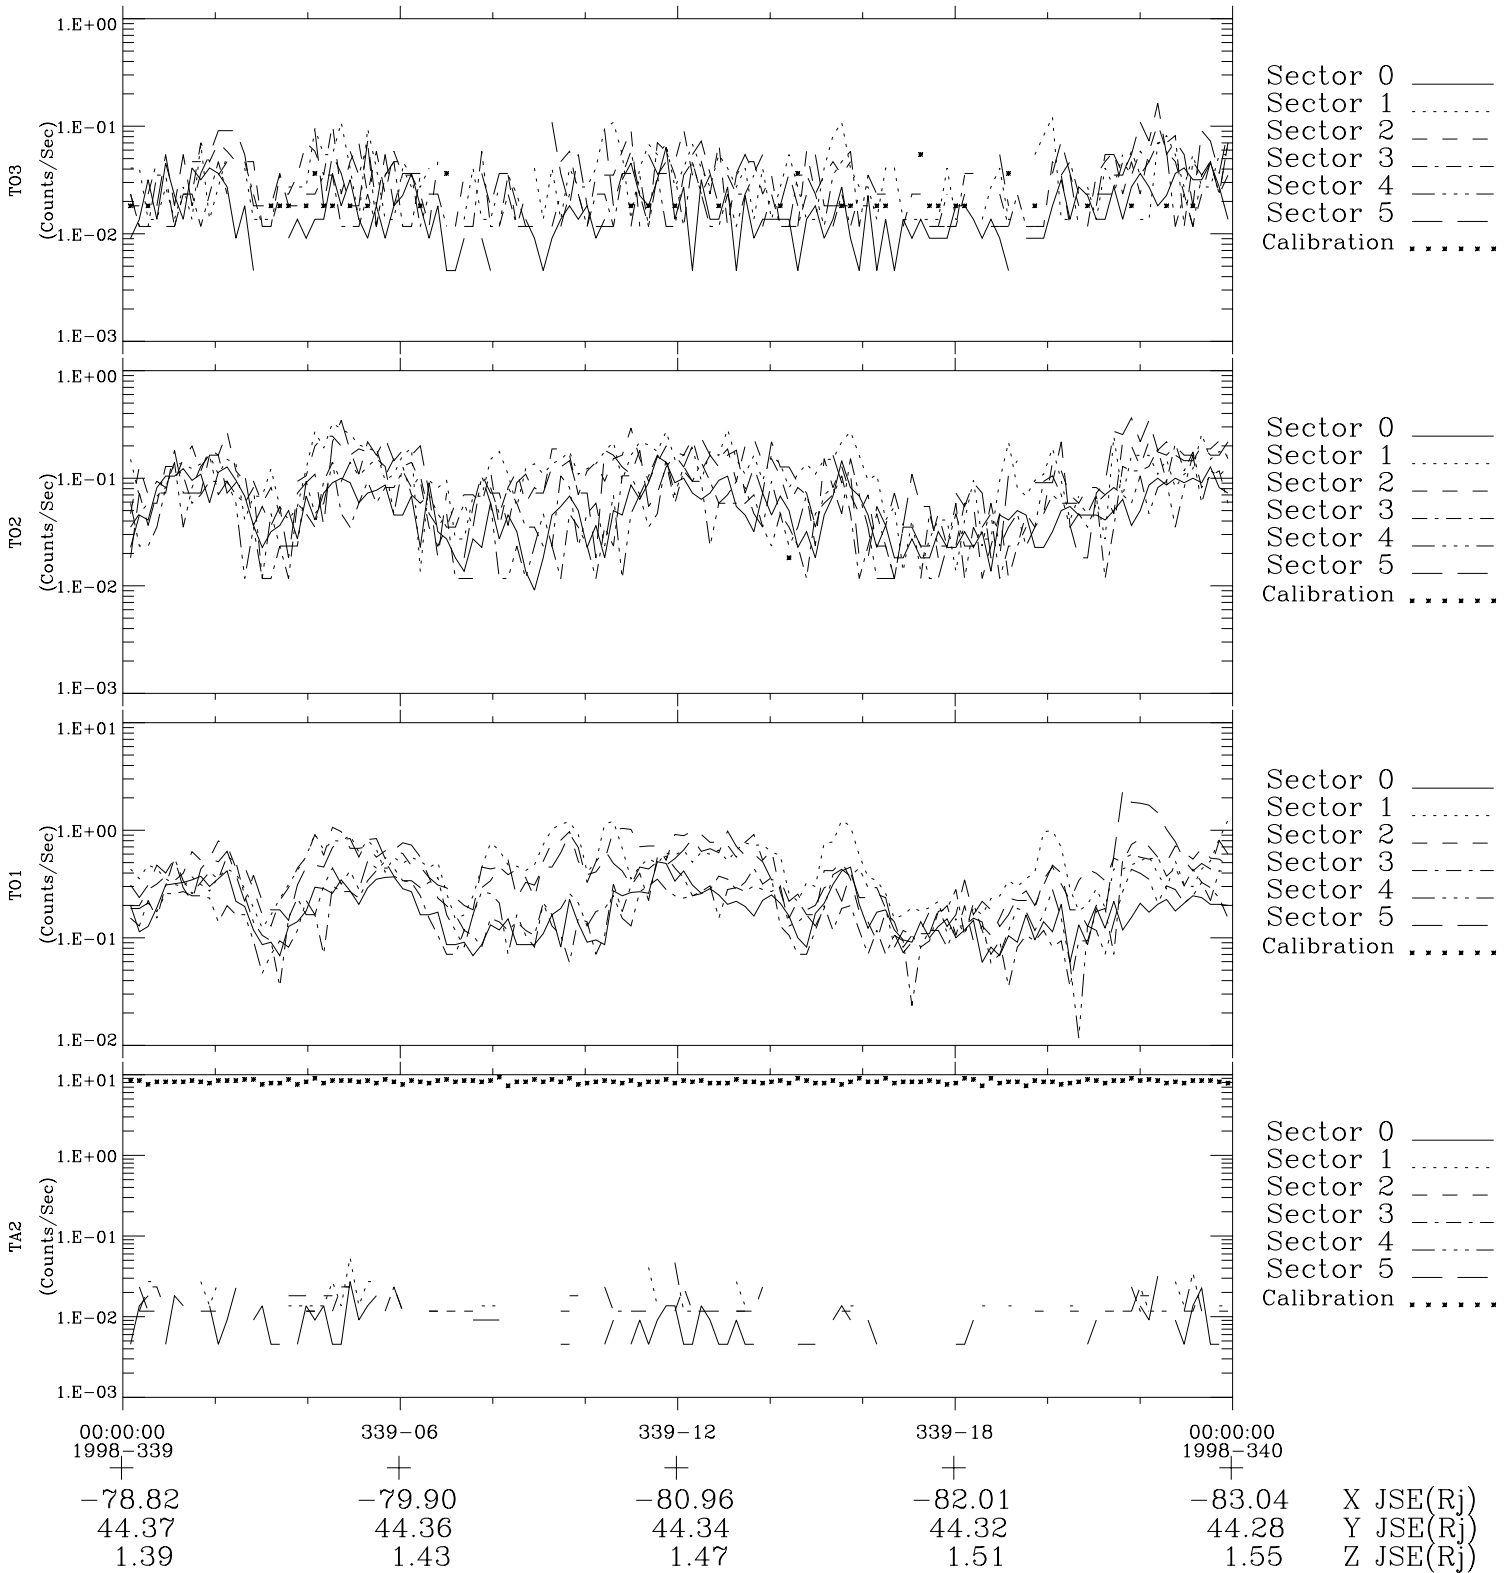

Galileo EPD Real-Time Six-Sector 98339

Software Version: RTLINE_R6 V 1.20
Data Production: 06-03-00
Plot Production: Sun Sep 16 17:27:00 2001

◇ = Jupiter look direction
□ = Corotation look direction