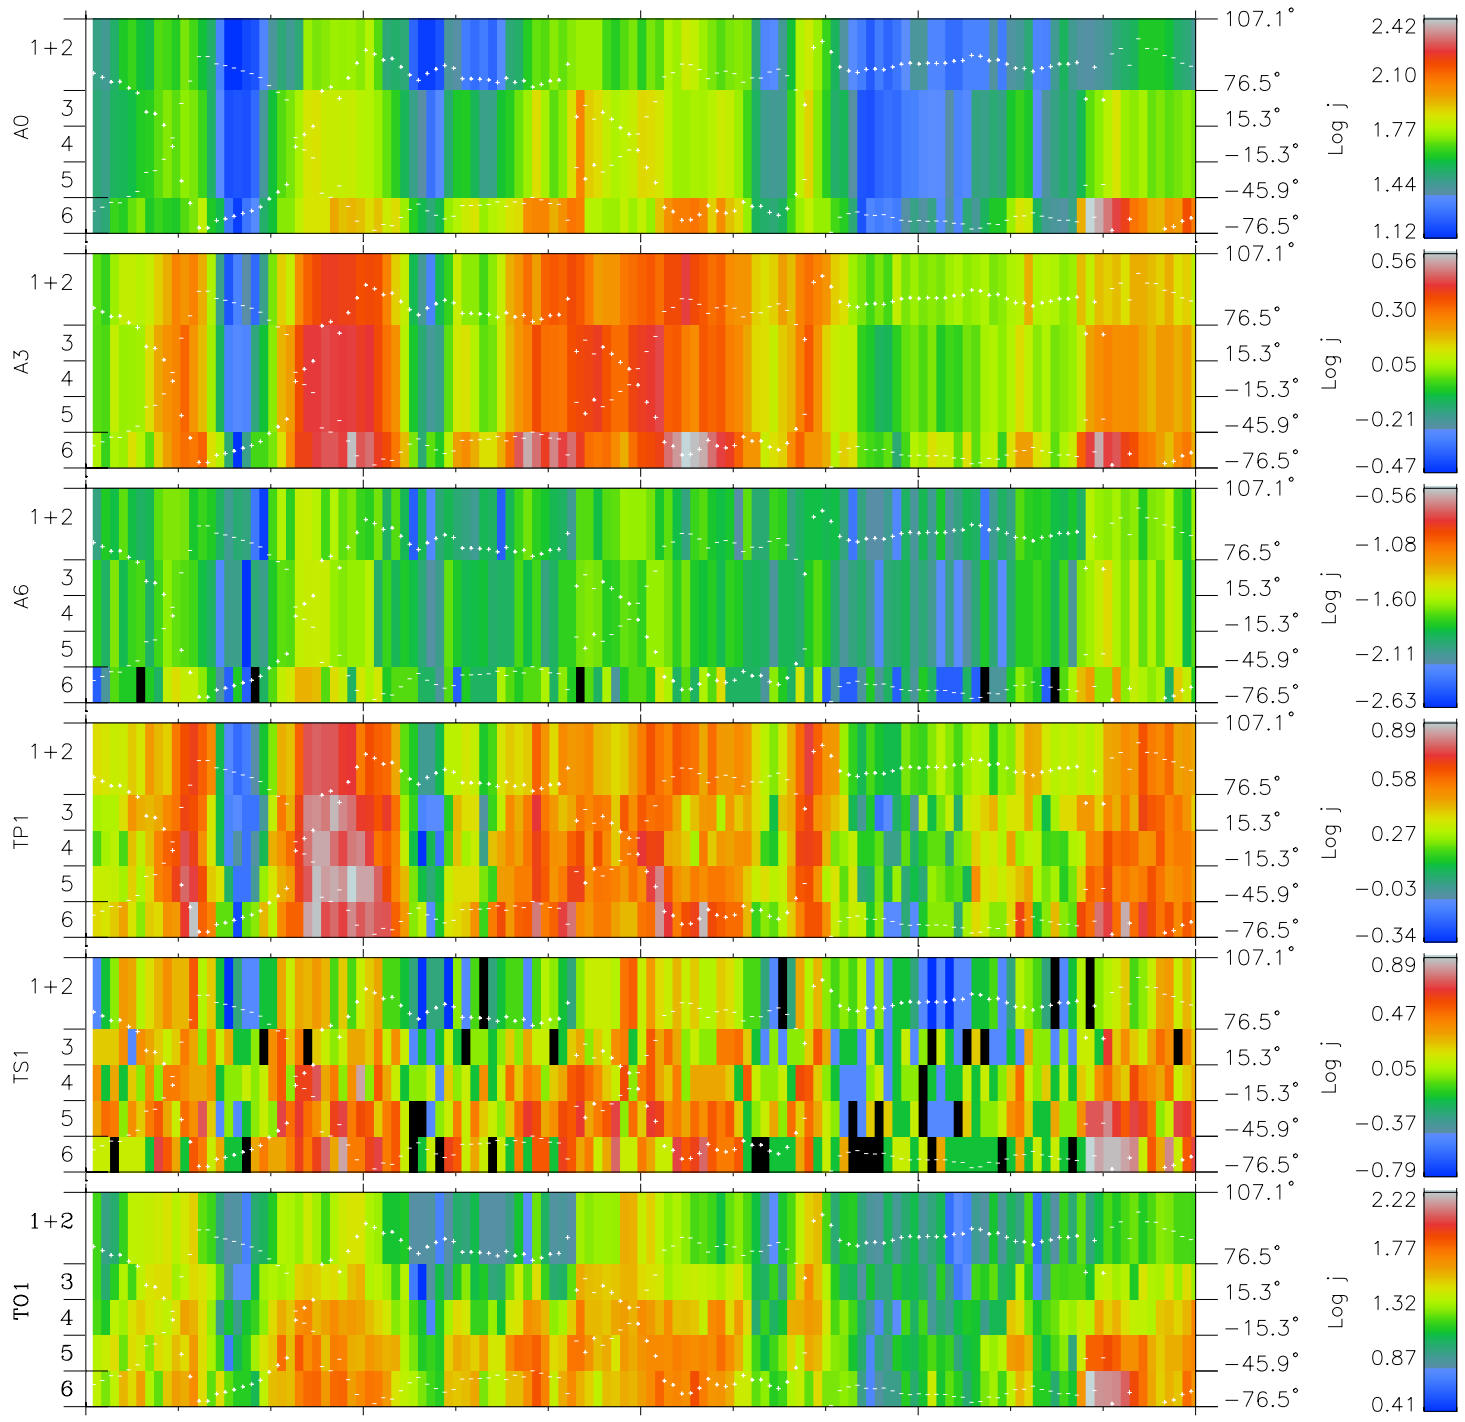

# Galileo EPD Real Elevation Anisotropies 98339

Software Version: RTELEV\_FLUX V 1.20  
Data Production: 06-03-00  
Plot Production: Sun Sep 16 17:25:58 2001  
Color File: wondr3  
Geofactor File: 1.1

00:00:00 1998-339	339-06	339-12	339-18	00:00:00 1998-340	
+	+	+	+	+	X JSE(R <sub>j</sub> )
-78.82	-79.90	-80.96	-82.01	-83.04	Y JSE(R <sub>j</sub> )
44.37	44.36	44.34	44.32	44.28	Z JSE(R <sub>j</sub> )
1.39	1.43	1.47	1.51	1.55	

- ◇ = Jupiter look direction
- = Corotation look direction