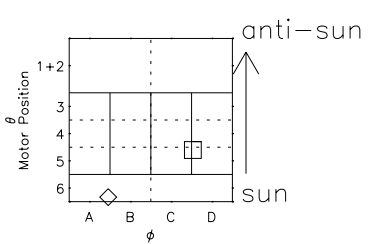

# Galileo EPD Real Elevation Anisotropies 98339

Software Version: RTELEV\_FLUX V 1.20  
Data Production: 06-03-00  
Plot Production: Sun Sep 16 17:25:58 2001  
Color File: wondr3  
Geofactor File: 1.1

00:00:00 1998-339	339-06	339-12	339-18	00:00:00 1998-340	
+	+	+	+	+	X JSE(R <sub>j</sub> )
-78.82	-79.90	-80.96	-82.01	-83.04	Y JSE(R <sub>j</sub> )
44.37	44.36	44.34	44.32	44.28	Z JSE(R <sub>j</sub> )
1.39	1.43	1.47	1.51	1.55	

- ◇ = Jupiter look direction
- = Corotation look direction