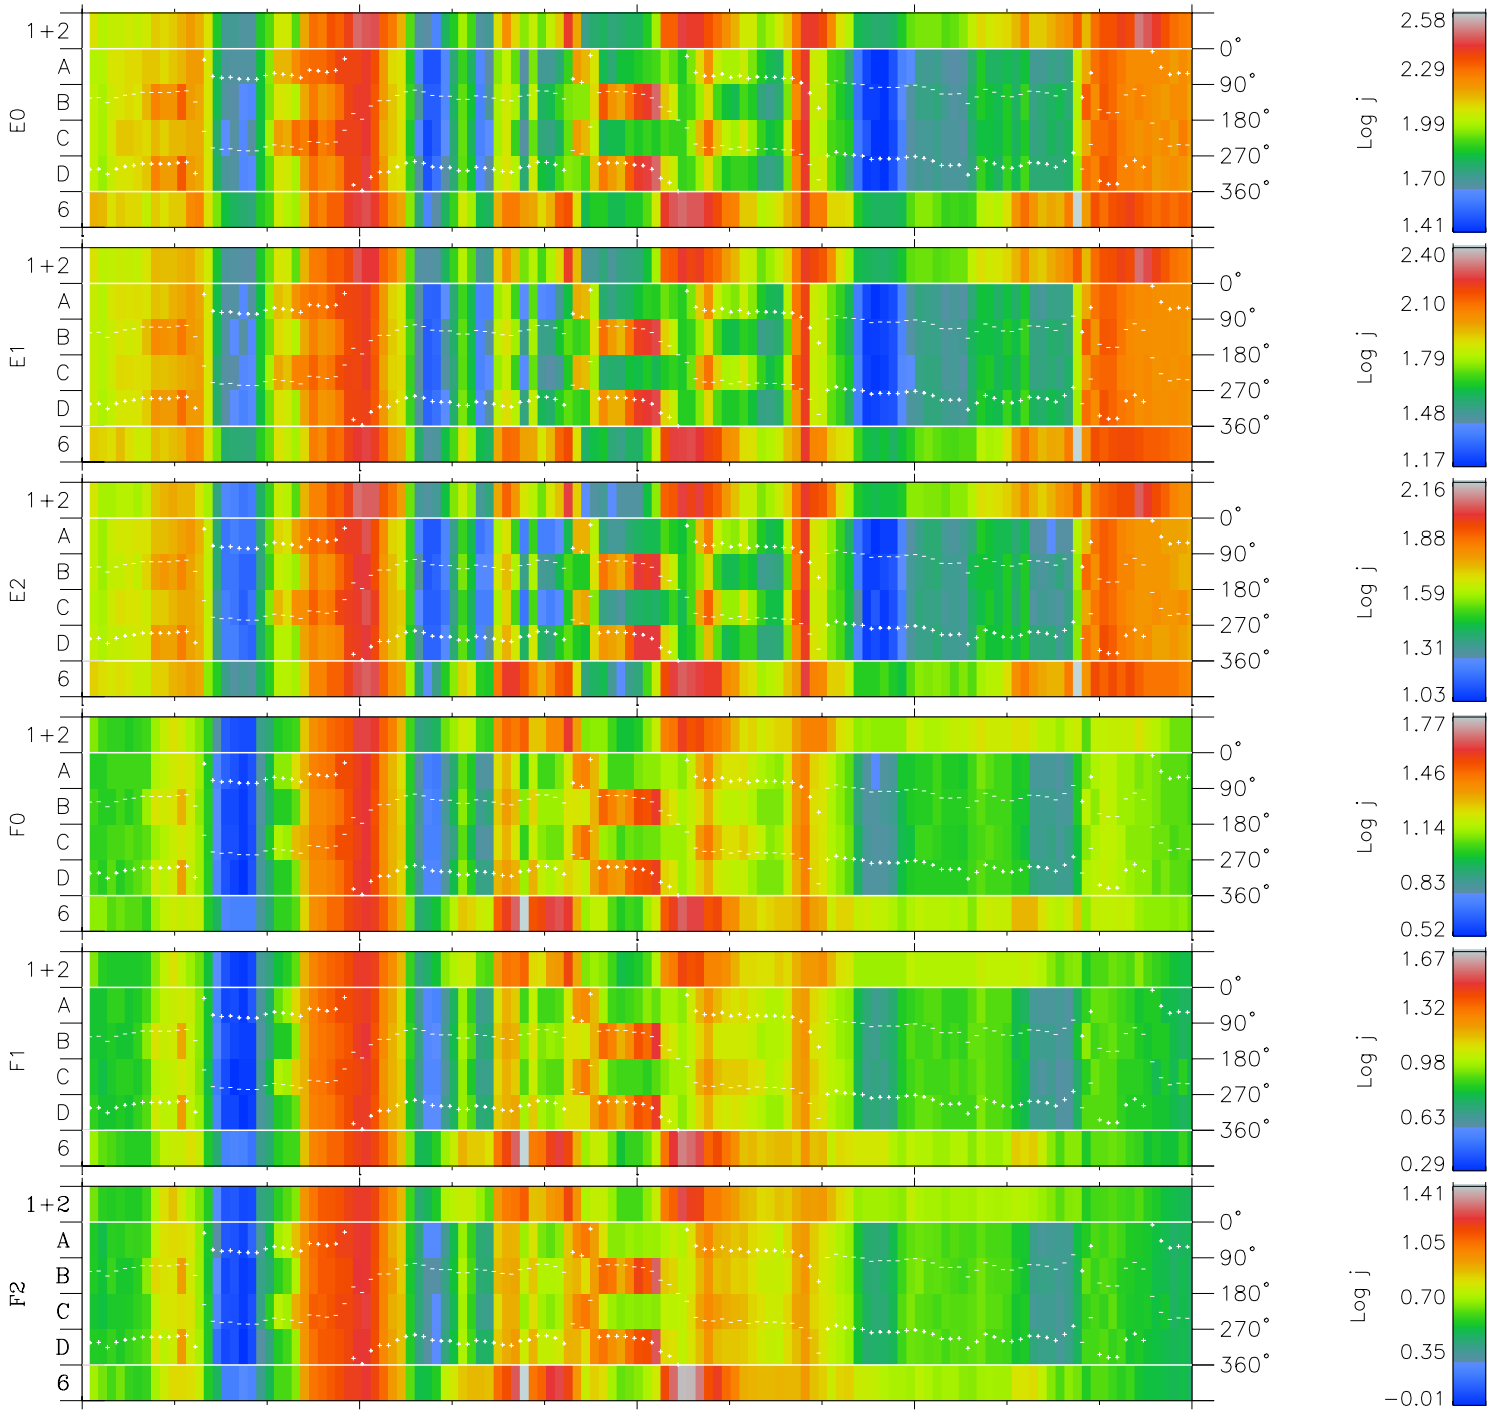

Galileo EPD Real Time Azimuth Anisotropies 98339

Software Version: RTAZIM_FLUX V 1.20
 Data Production: 06-03-00
 Plot Production: Sun Sep 16 17:26:36 2001
 Color File: wondr3
 Geofactor File: 1.1

00:00:00 1998-339	339-06	339-12	339-18	00:00:00 1998-340	
+	+	+	+	+	X JSE(R _j)
-78.82	-79.90	-80.96	-82.01	-83.04	Y JSE(R _j)
44.37	44.36	44.34	44.32	44.28	Z JSE(R _j)
1.39	1.43	1.47	1.51	1.55	

◇ = Jupiter look direction
 □ = Corotation look direction