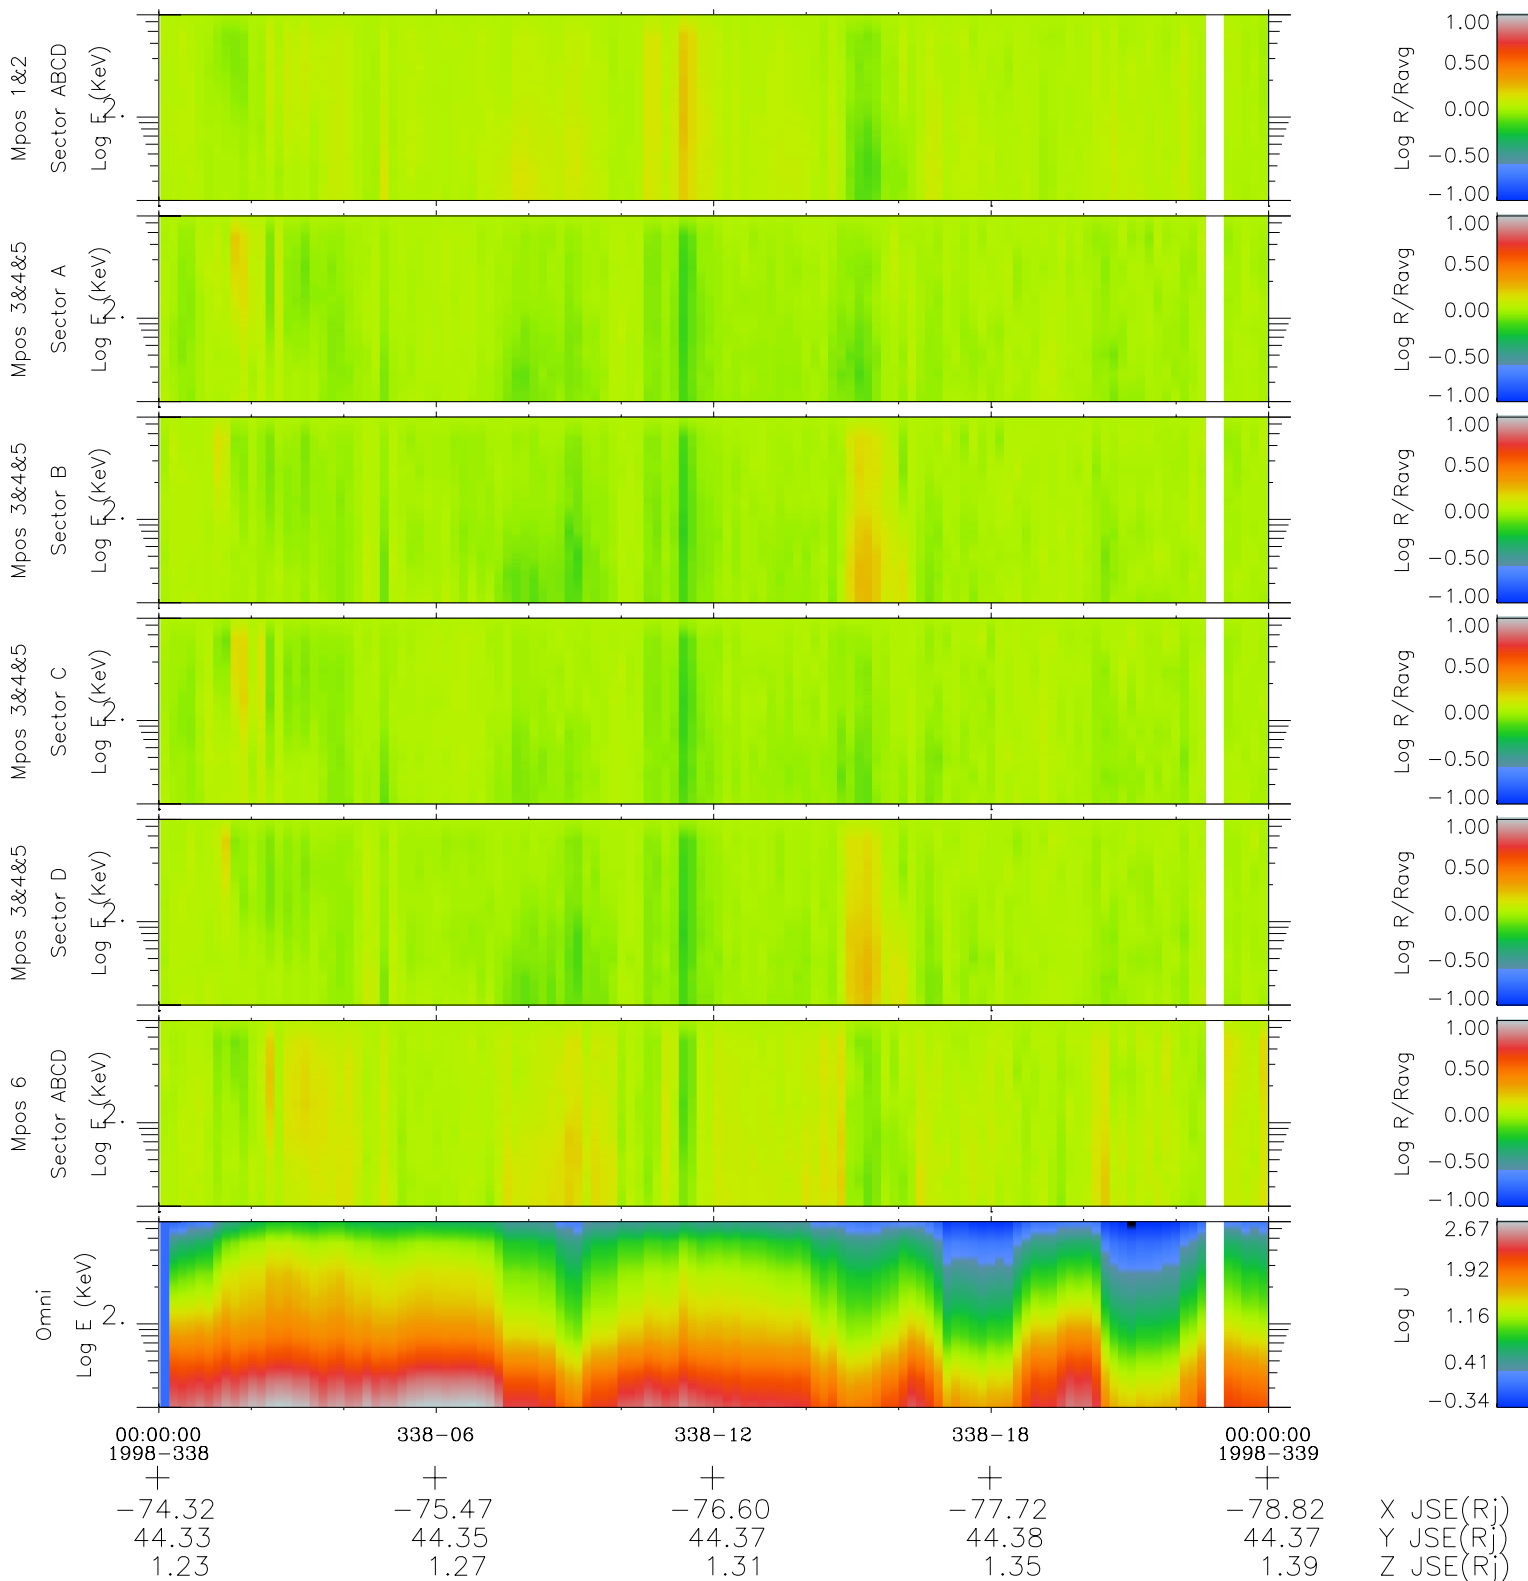

Galileo EPD Real Time R6 Electrons Spectra 98338

Software Version: RTSPEC_R6 V 1.20
 Data Production: 06-03-00
 Plot Production: Sun Sep 16 17:16:52 2001
 Color File: wondr3
 Geofactor File: 1.1

- ◇ = Jupiter look direction
- = Corotation look direction