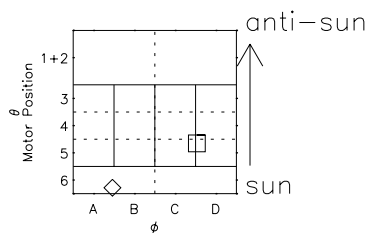

Galileo EPD Real Time R6 Electrons Spectra 98338

Software Version: RTSPEC_R6 V 1.20
 Data Production: 06-03-00
 Plot Production: Sun Sep 16 17:16:52 2001
 Color File: wondr3
 Geofactor File: 1.1

- ◇ = Jupiter look direction
- = Corotation look direction