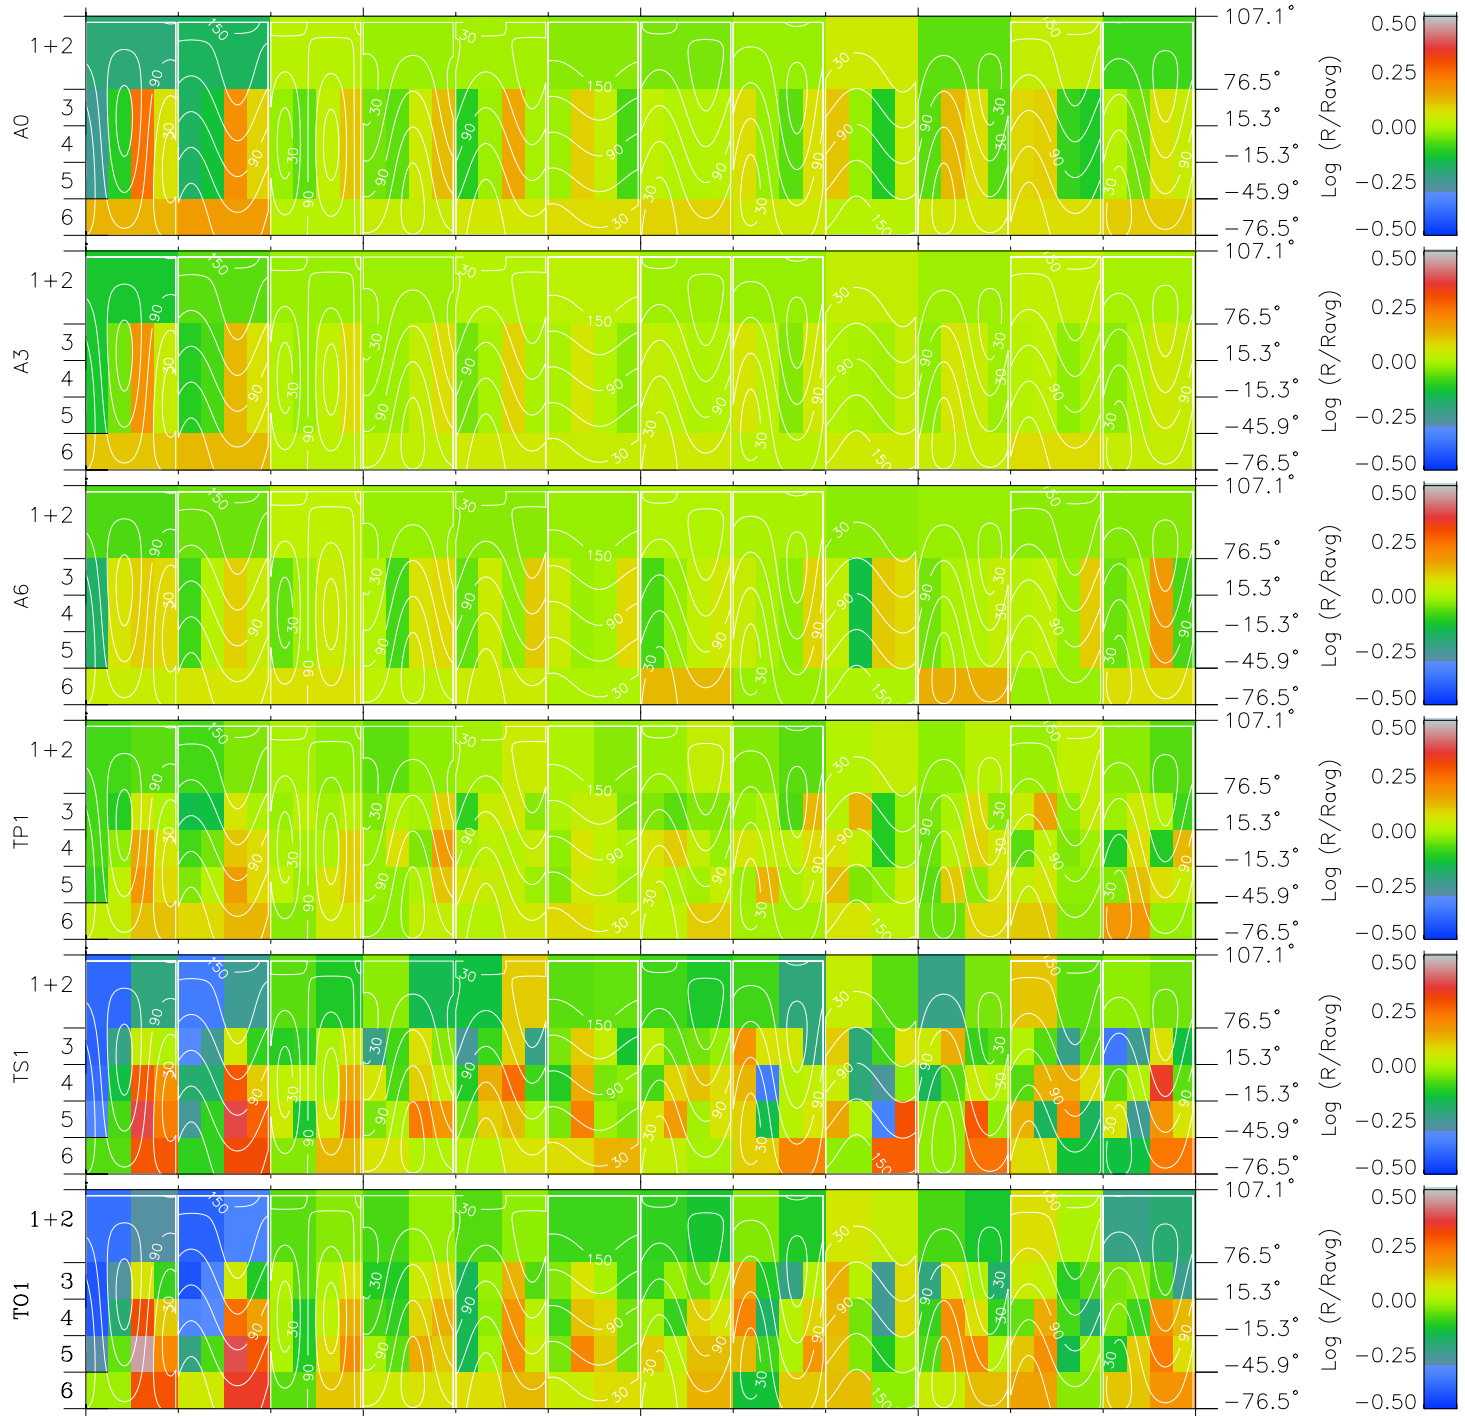

Galileo EPD Real Time All-Sky Anisotropies 98338

Software Version: RTSKY_MEAN V 1.20
 Data Production: 06-03-00
 Plot Production: Sun Sep 16 17:17:05 2001
 Color File: wondr3
 Geofactor File: 1.1

| 00:00:00 1998-338 | 338-06 | 338-12 | 338-18 | 00:00:00 1998-339 | X JSE(R _j) |
|----------------------|--------|--------|--------|----------------------|------------------------|
| + | + | + | + | + | Y JSE(R _j) |
| -74.32 | -75.47 | -76.60 | -77.72 | -78.82 | Z JSE(R _j) |
| 44.33 | 44.35 | 44.37 | 44.38 | 44.37 | |
| 1.23 | 1.27 | 1.31 | 1.35 | 1.39 | |

- ◇ = Jupiter look direction
- = Corotation look direction