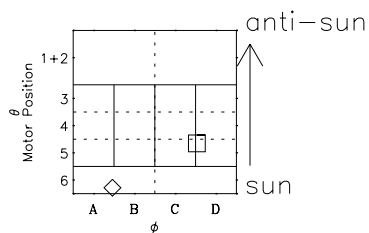

# Galileo EPD Real-Time Omni 98338

Software Version: RTLINE\_OMNI V 1.20  
Data Production: 06-03-00  
Plot Production: Sun Sep 16 17:18:51 2001

- ◇ = Jupiter look direction
- = Corotation look direction