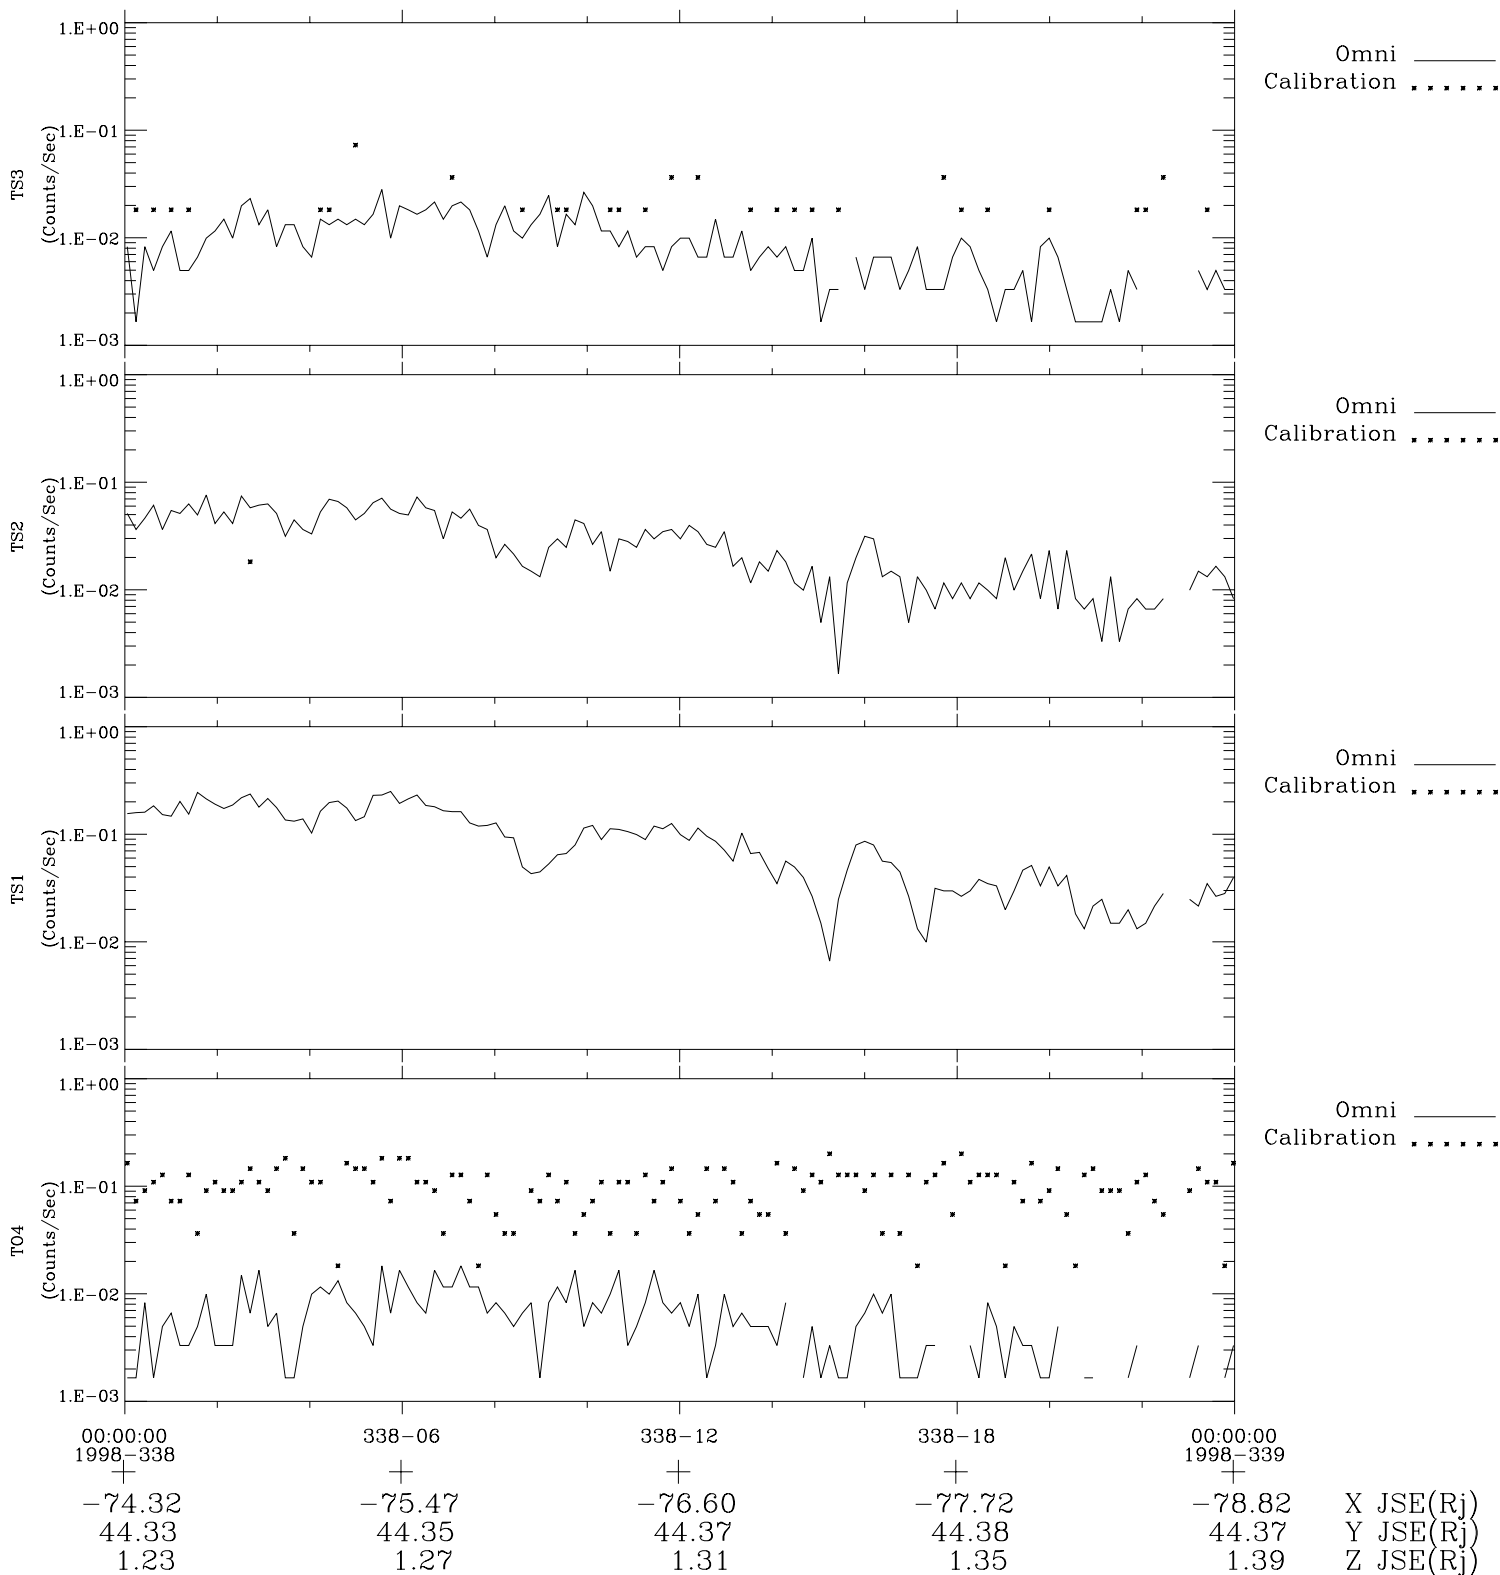

Galileo EPD Real-Time Omni 98338

Software Version: RTLINE_OMNI V 1.20
Data Production: 06-03-00
Plot Production: Sun Sep 16 17:18:50 2001

◇ = Jupiter look direction
□ = Corotation look direction