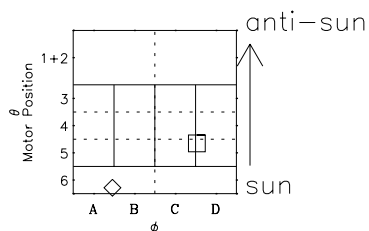

Galileo EPD Real-Time Omni 98338

Software Version: RTLINE_OMNI V 1.20
Data Production: 06-03-00
Plot Production: Sun Sep 16 17:18:50 2001

◇ = Jupiter look direction
□ = Corotation look direction