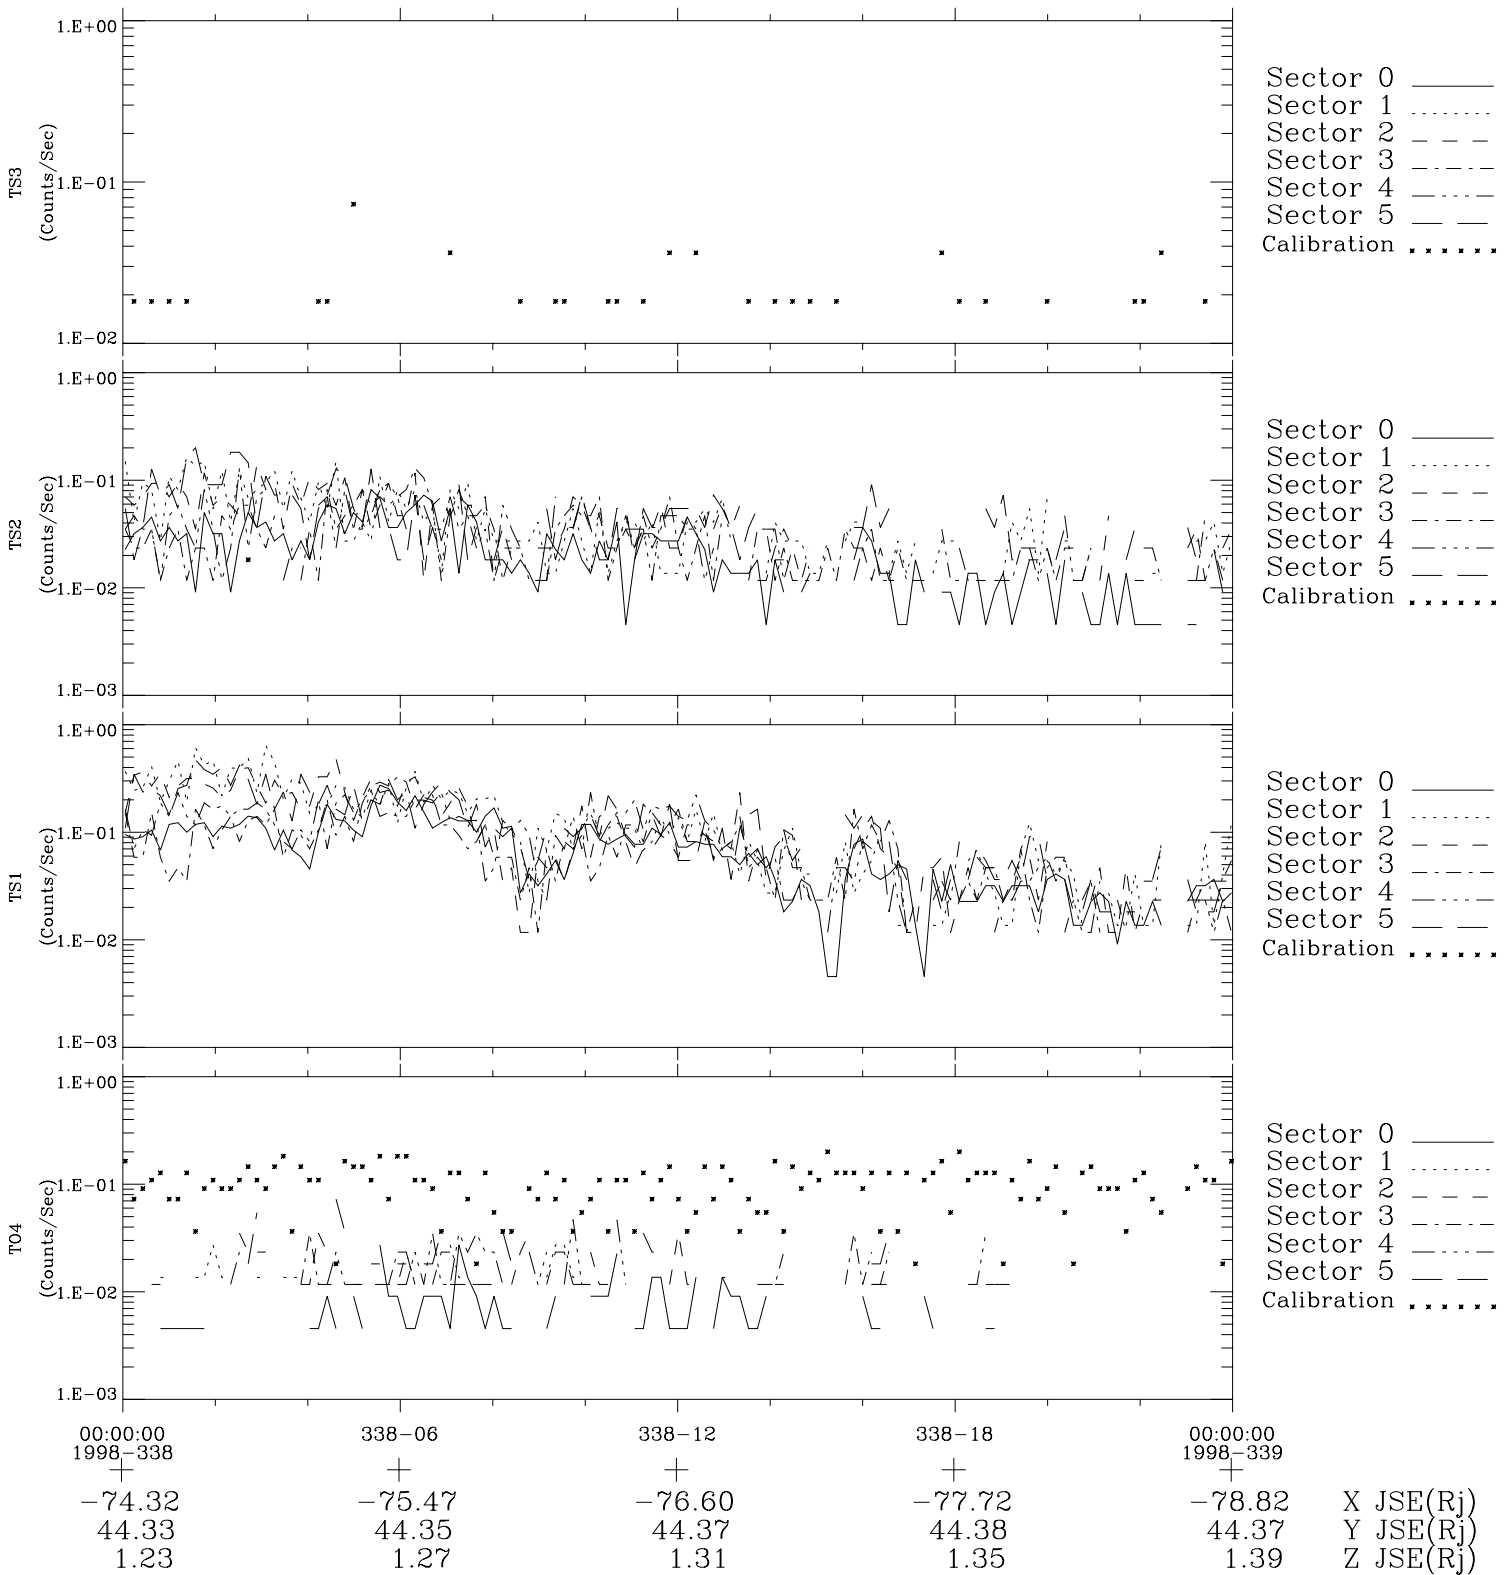

# Galileo EPD Real-Time Six-Sector 98338

Software Version: RTLINE\_R6 V 1.20  
Data Production: 06-03-00  
Plot Production: Sun Sep 16 17:18:57 2001

◇ = Jupiter look direction  
□ = Corotation look direction