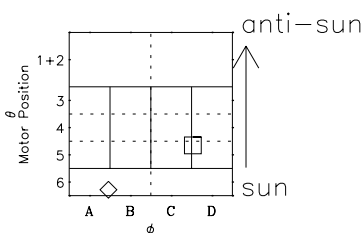

# Galileo EPD Real-Time Six-Sector 98338

Software Version: RTLINE\_R6 V 1.20  
Data Production: 06-03-00  
Plot Production: Sun Sep 16 17:18:57 2001

◇ = Jupiter look direction  
□ = Corotation look direction