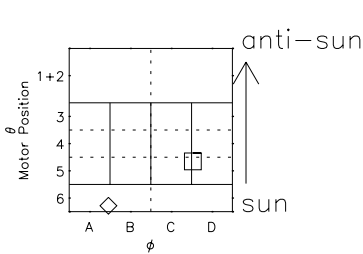

Galileo EPD Real Elevation Anisotropies 98338

Software Version: RTELEV_FLUX V 1.20
Data Production: 06-03-00
Plot Production: Sun Sep 16 17:17:57 2001
Color File: wondr3
Geofactor File: 1.1

- ◇ = Jupiter look direction
- = Corotation look direction