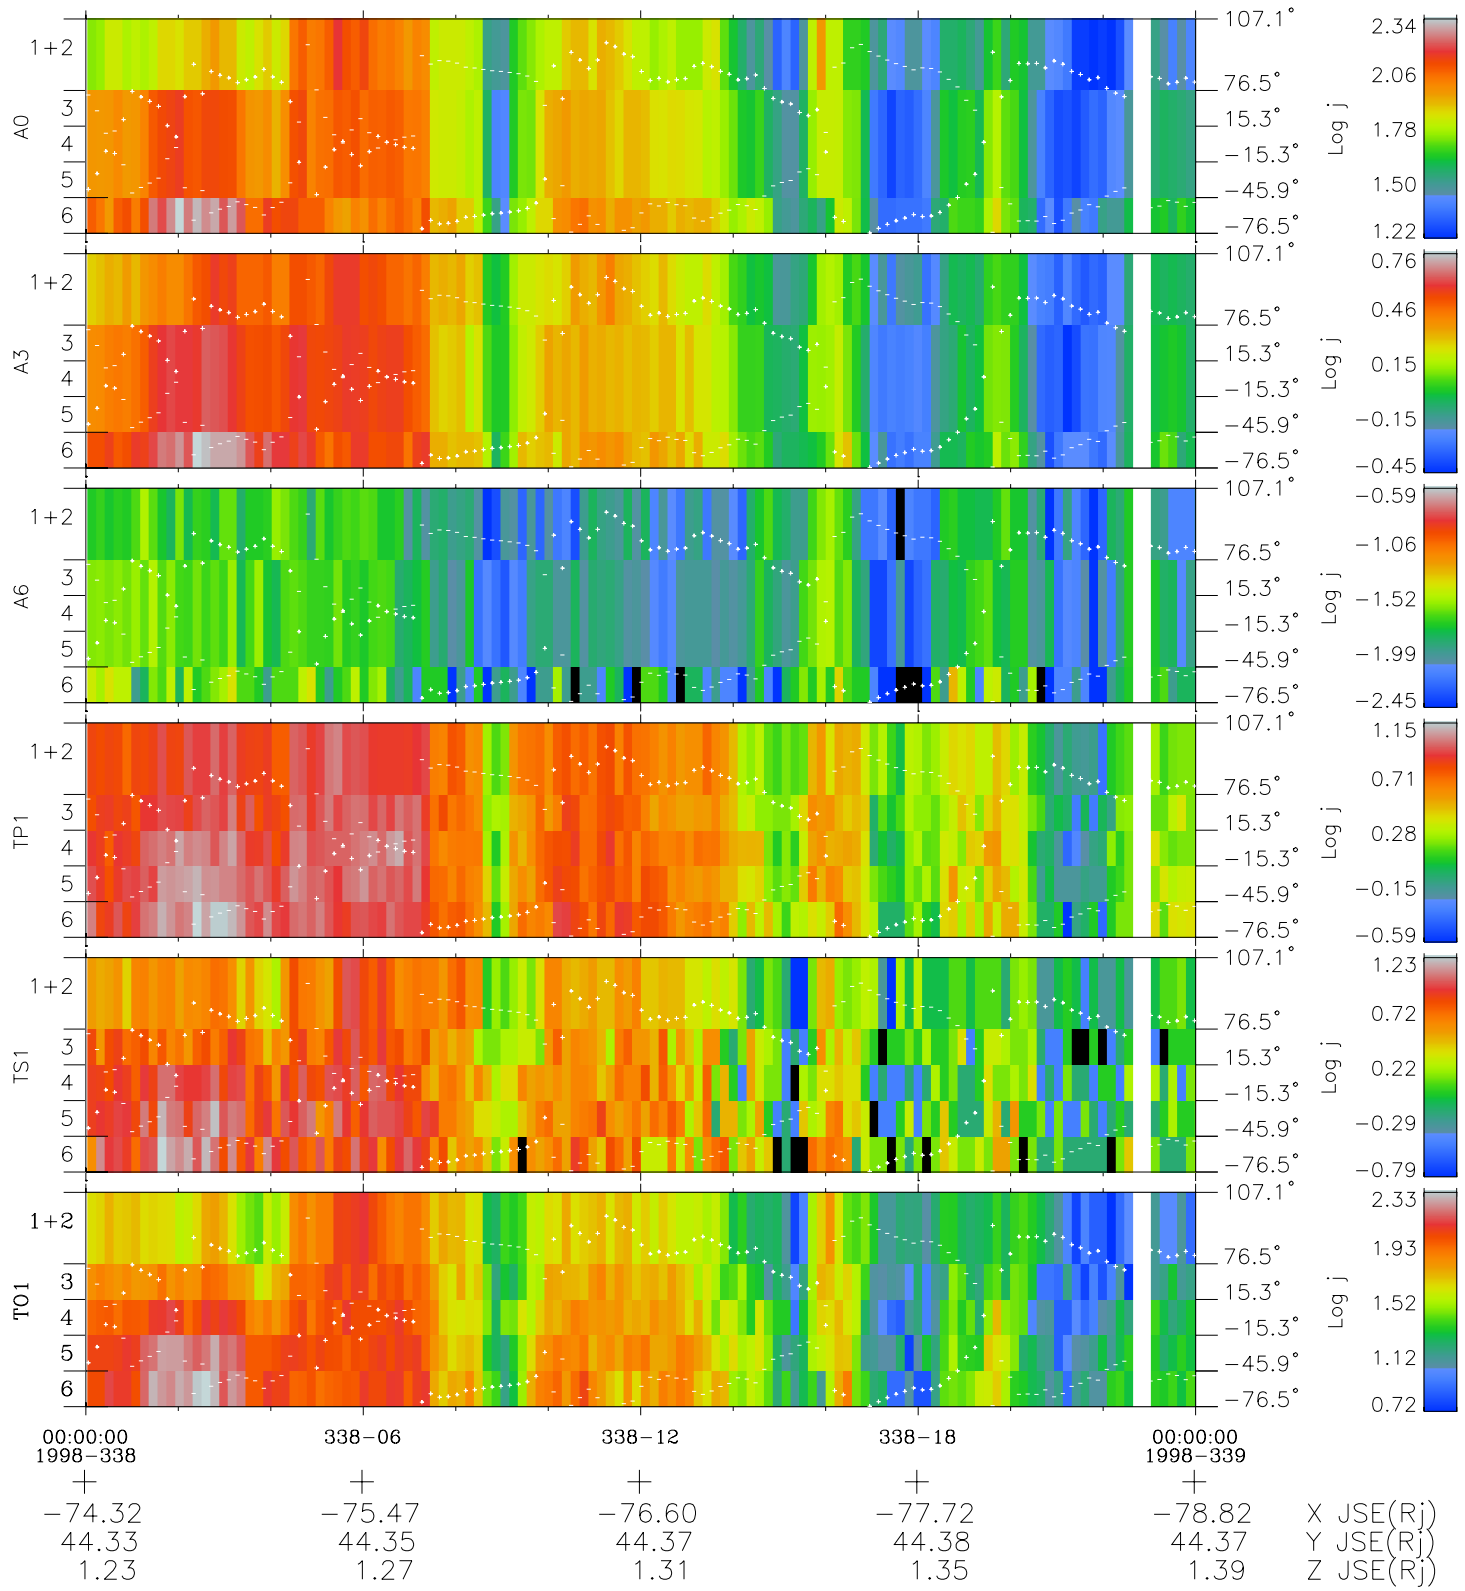

Galileo EPD Real Elevation Anisotropies 98338

Software Version: RTELEV_FLUX V 1.20
Data Production: 06-03-00
Plot Production: Sun Sep 16 17:17:57 2001
Color File: wondr3
Geofactor File: 1.1

- ◇ = Jupiter look direction
- = Corotation look direction