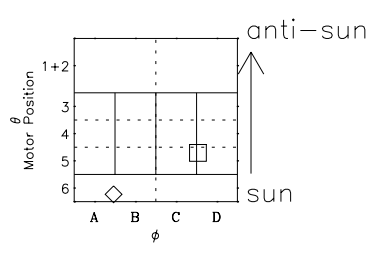

# Galileo EPD Real Time Omni Spectrum 98337

Software Version: RTSPEC\_OMNI V 1.20  
 Data Production: 06-03-00  
 Plot Production: Sun Sep 16 17:08:51 2001  
 Color File: wondr3  
 Geofactor File: 1.1

◇ = Jupiter look direction  
 □ = Corotation look direction