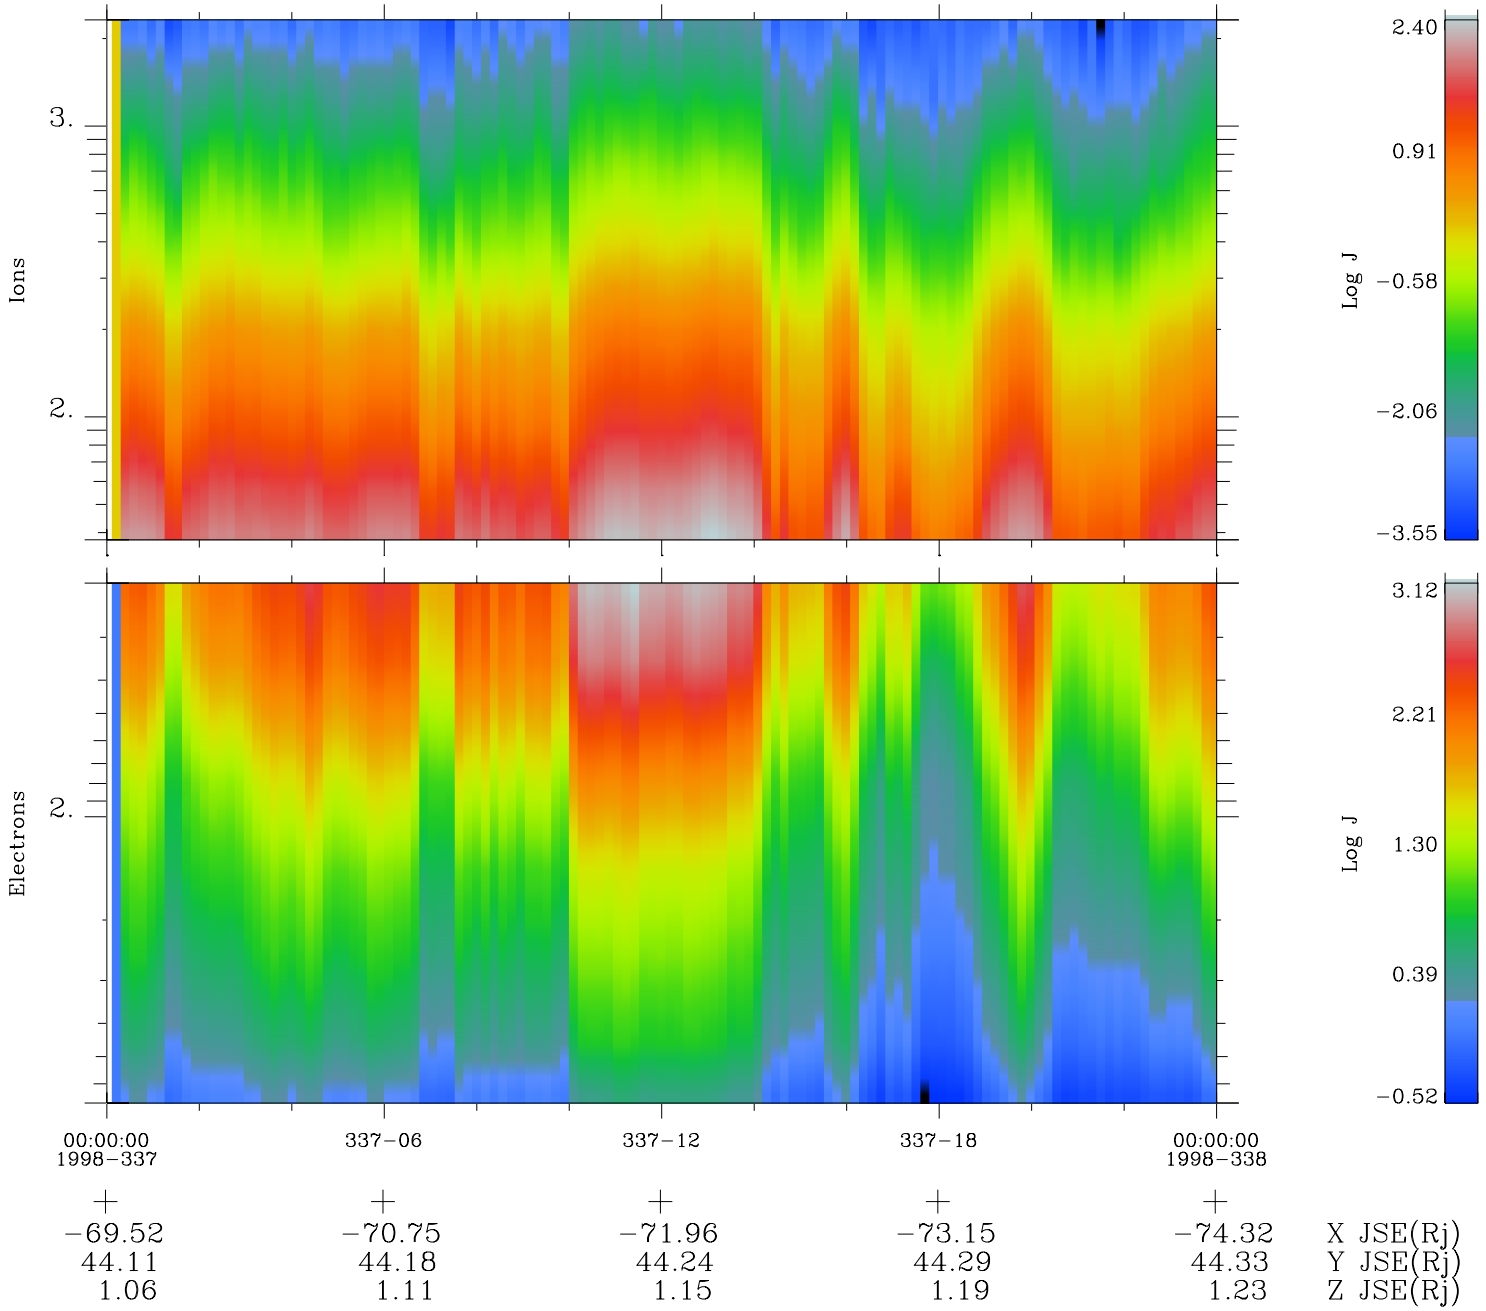

# Galileo EPD Real Time Omni Spectrum 98337

Software Version: RTSPEC\_OMNI V 1.20  
 Data Production: 06-03-00  
 Plot Production: Sun Sep 16 17:08:51 2001  
 Color File: wondr3  
 Geofactor File: 1.1

◇ = Jupiter look direction  
 □ = Corotation look direction