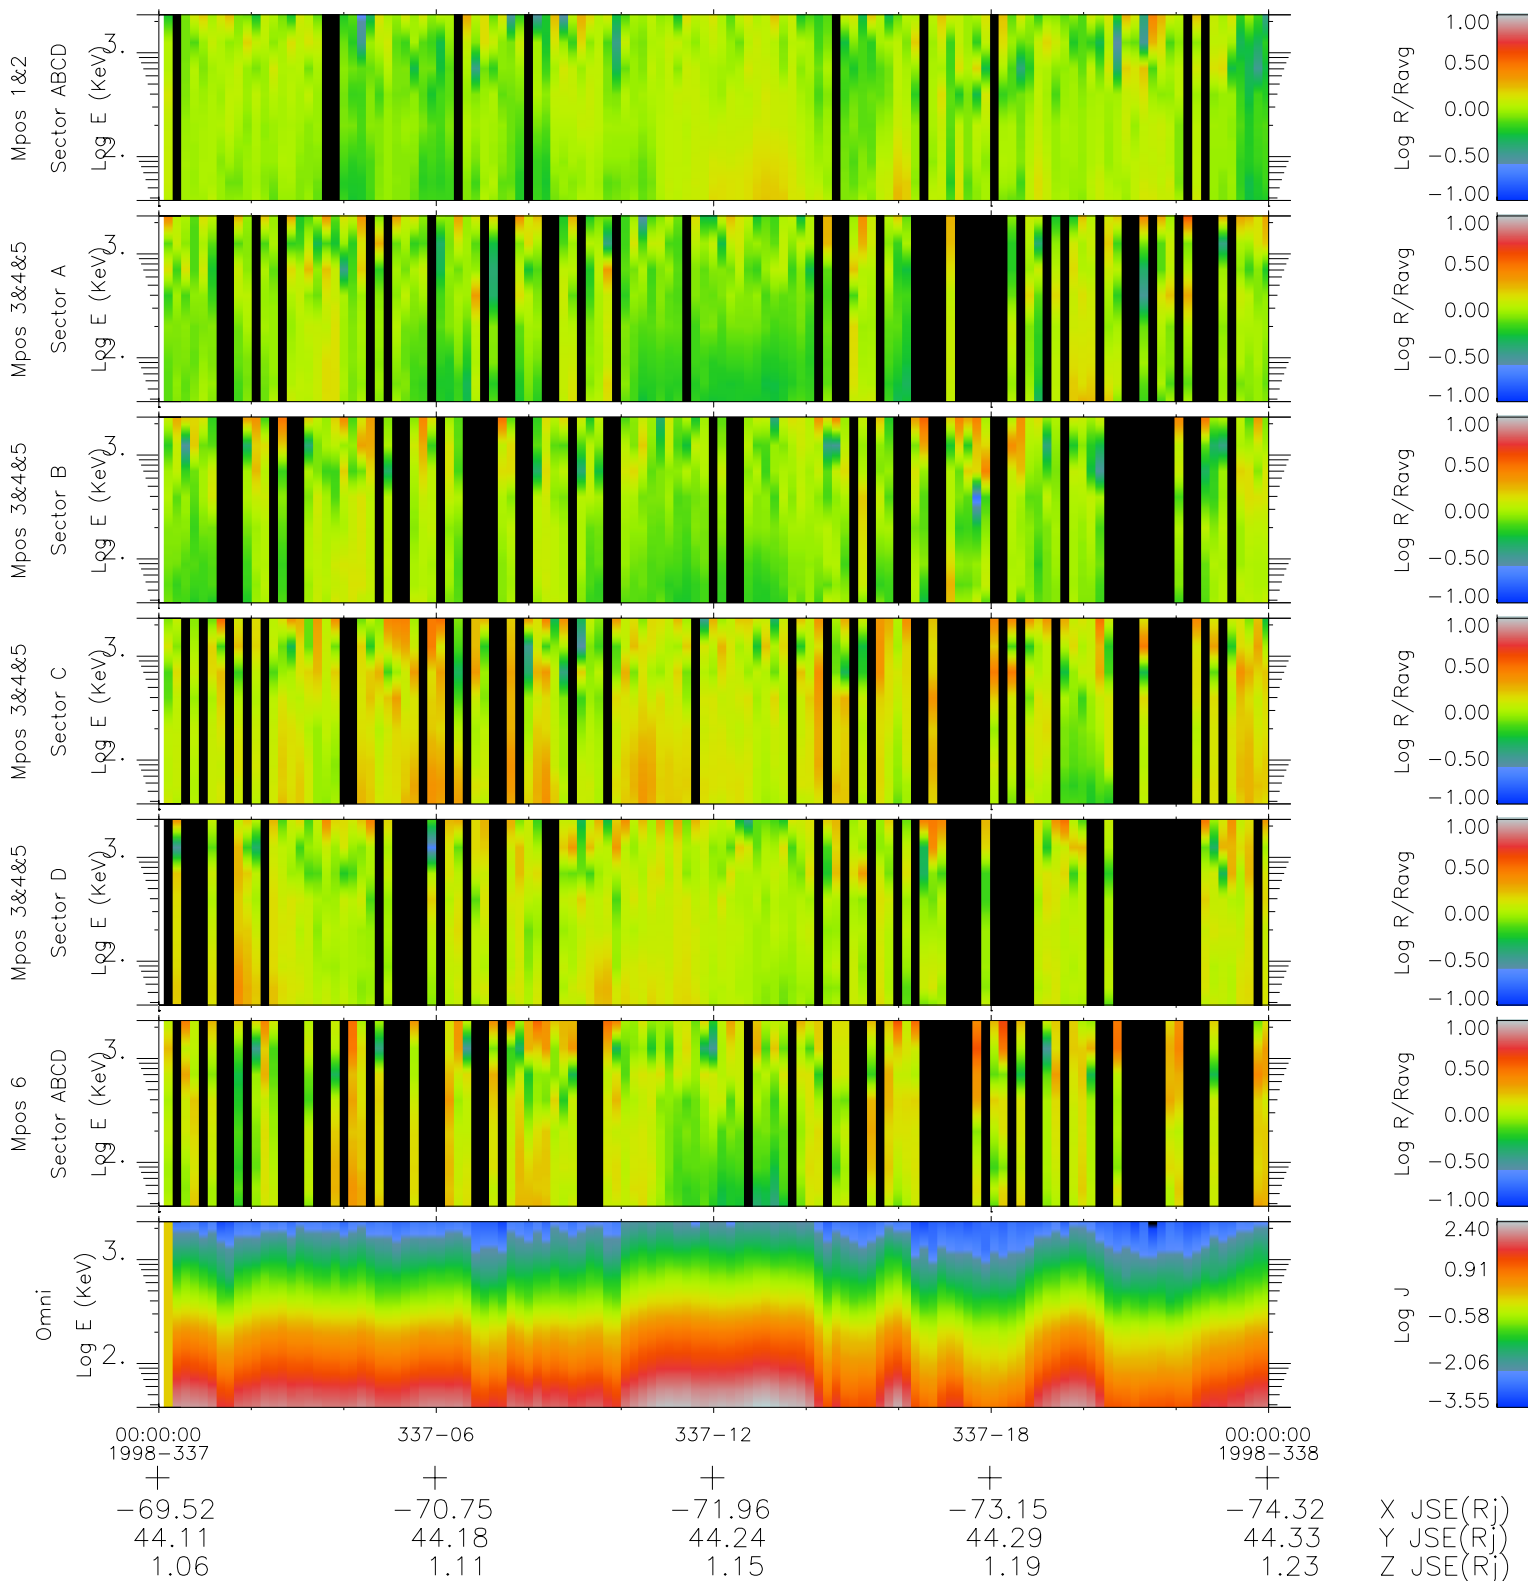

Galileo EPD Real Time R6 Ions Spectra 98337

Software Version: RTSPEC_R6 V 1.20
 Data Production: 06-03-00
 Plot Production: Sun Sep 16 17:08:38 2001
 Color File: wondr3
 Geofactor File: 1.1

- ◇ = Jupiter look direction
- = Corotation look direction