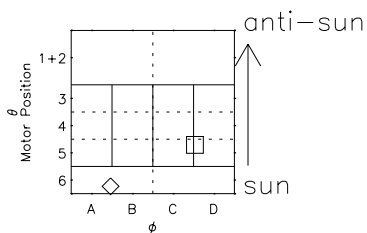

Galileo EPD Real Time R6 Ions Spectra 98337

Software Version: RTSPEC_R6 V 1.20
 Data Production: 06-03-00
 Plot Production: Sun Sep 16 17:08:38 2001
 Color File: wondr3
 Geofactor File: 1.1

- ◇ = Jupiter look direction
- = Corotation look direction