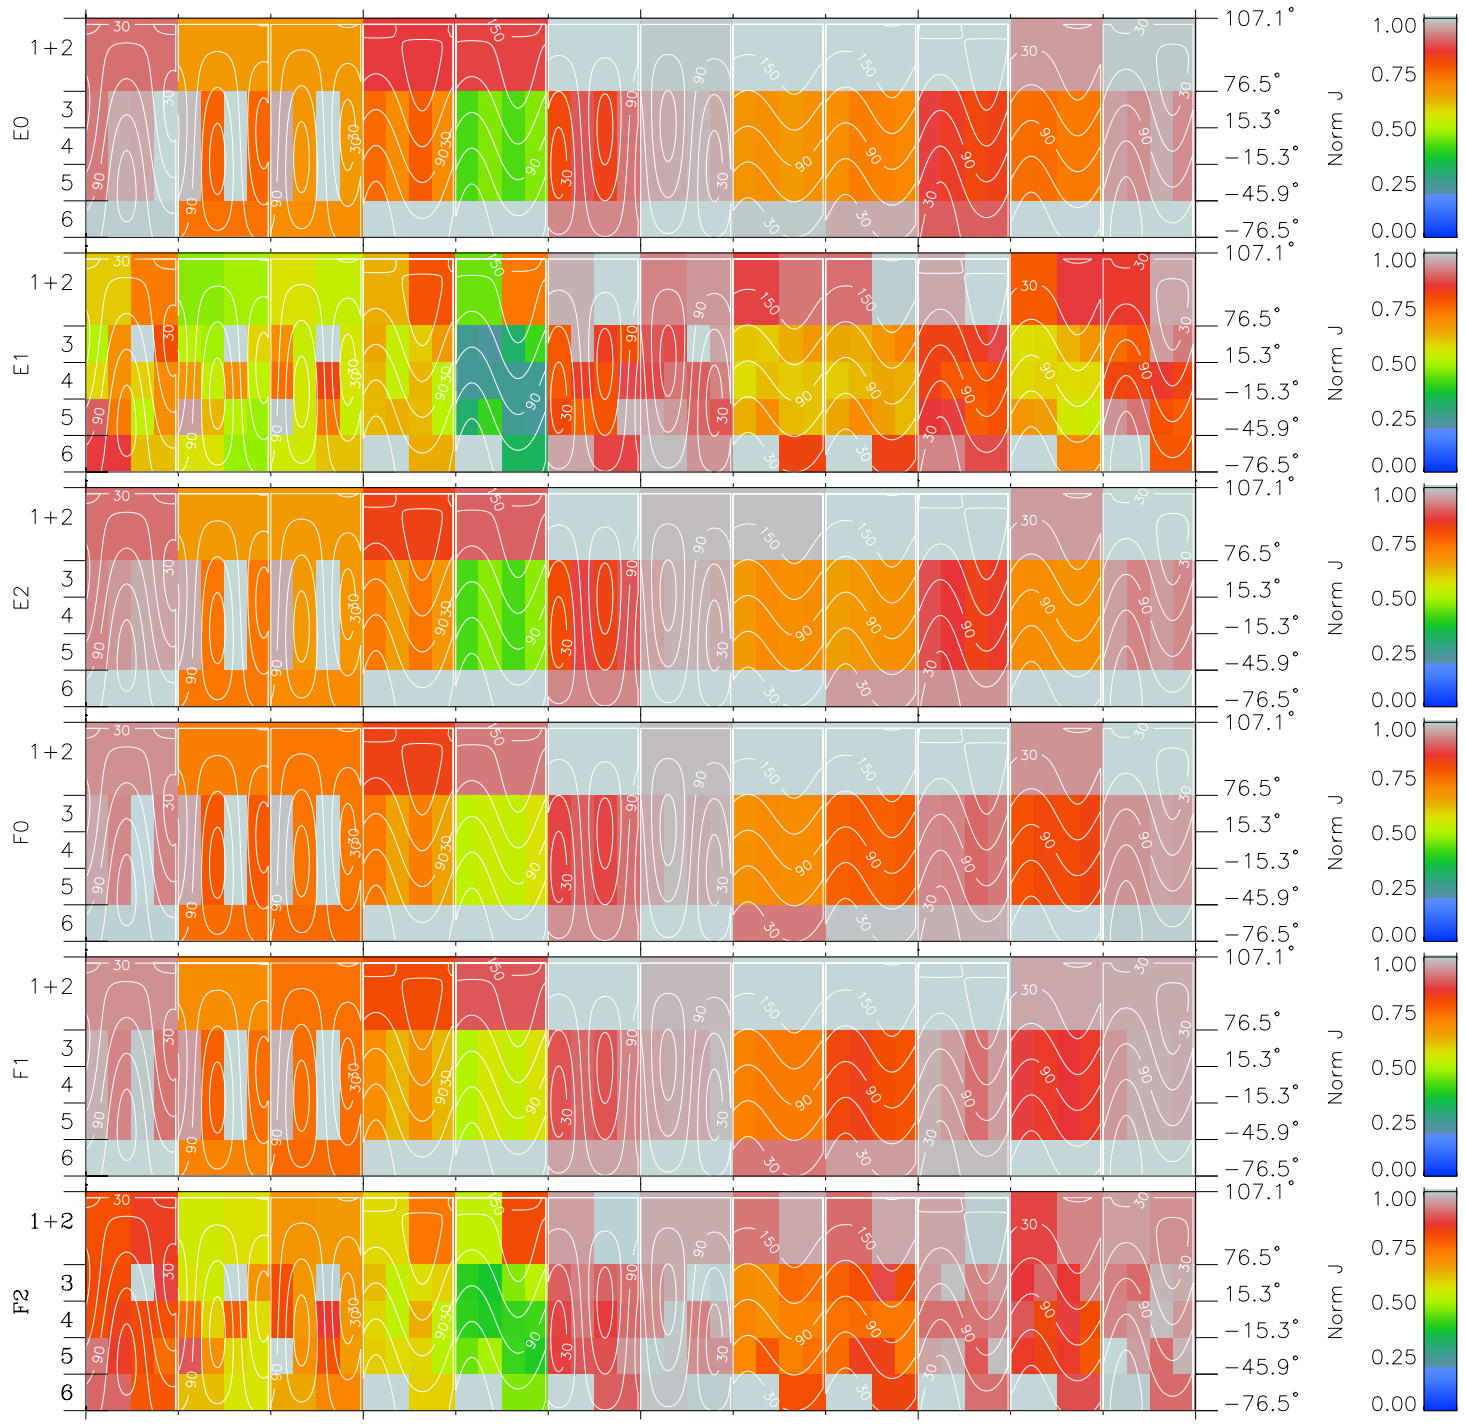

# Galileo EPD Real Time All-Sky Anisotropies 98337

Software Version: RTSKY\_NORM V 1.20  
 Data Production: 06-03-00  
 Plot Production: Sun Sep 16 17:09:36 2001  
 Color File: wondr3  
 Geofactor File: 1.1

00:00:00 1998-337	337-06	337-12	337-18	00:00:00 1998-338	
+	+	+	+	+	X JSE(R <sub>j</sub> )
-69.52	-70.75	-71.96	-73.15	-74.32	Y JSE(R <sub>j</sub> )
44.11	44.18	44.24	44.29	44.33	Z JSE(R <sub>j</sub> )
1.06	1.11	1.15	1.19	1.23	

- ◇ = Jupiter look direction
- = Corotation look direction