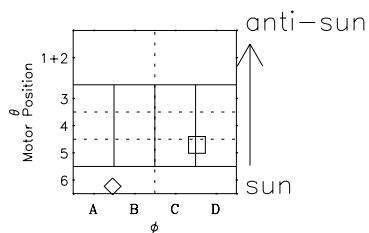

# Galileo EPD Real-Time Omni 98337

Software Version: RTLINE\_OMNI V 1.20  
Data Production: 06-03-00  
Plot Production: Sun Sep 16 17:10:51 2001

◇ = Jupiter look direction  
□ = Corotation look direction