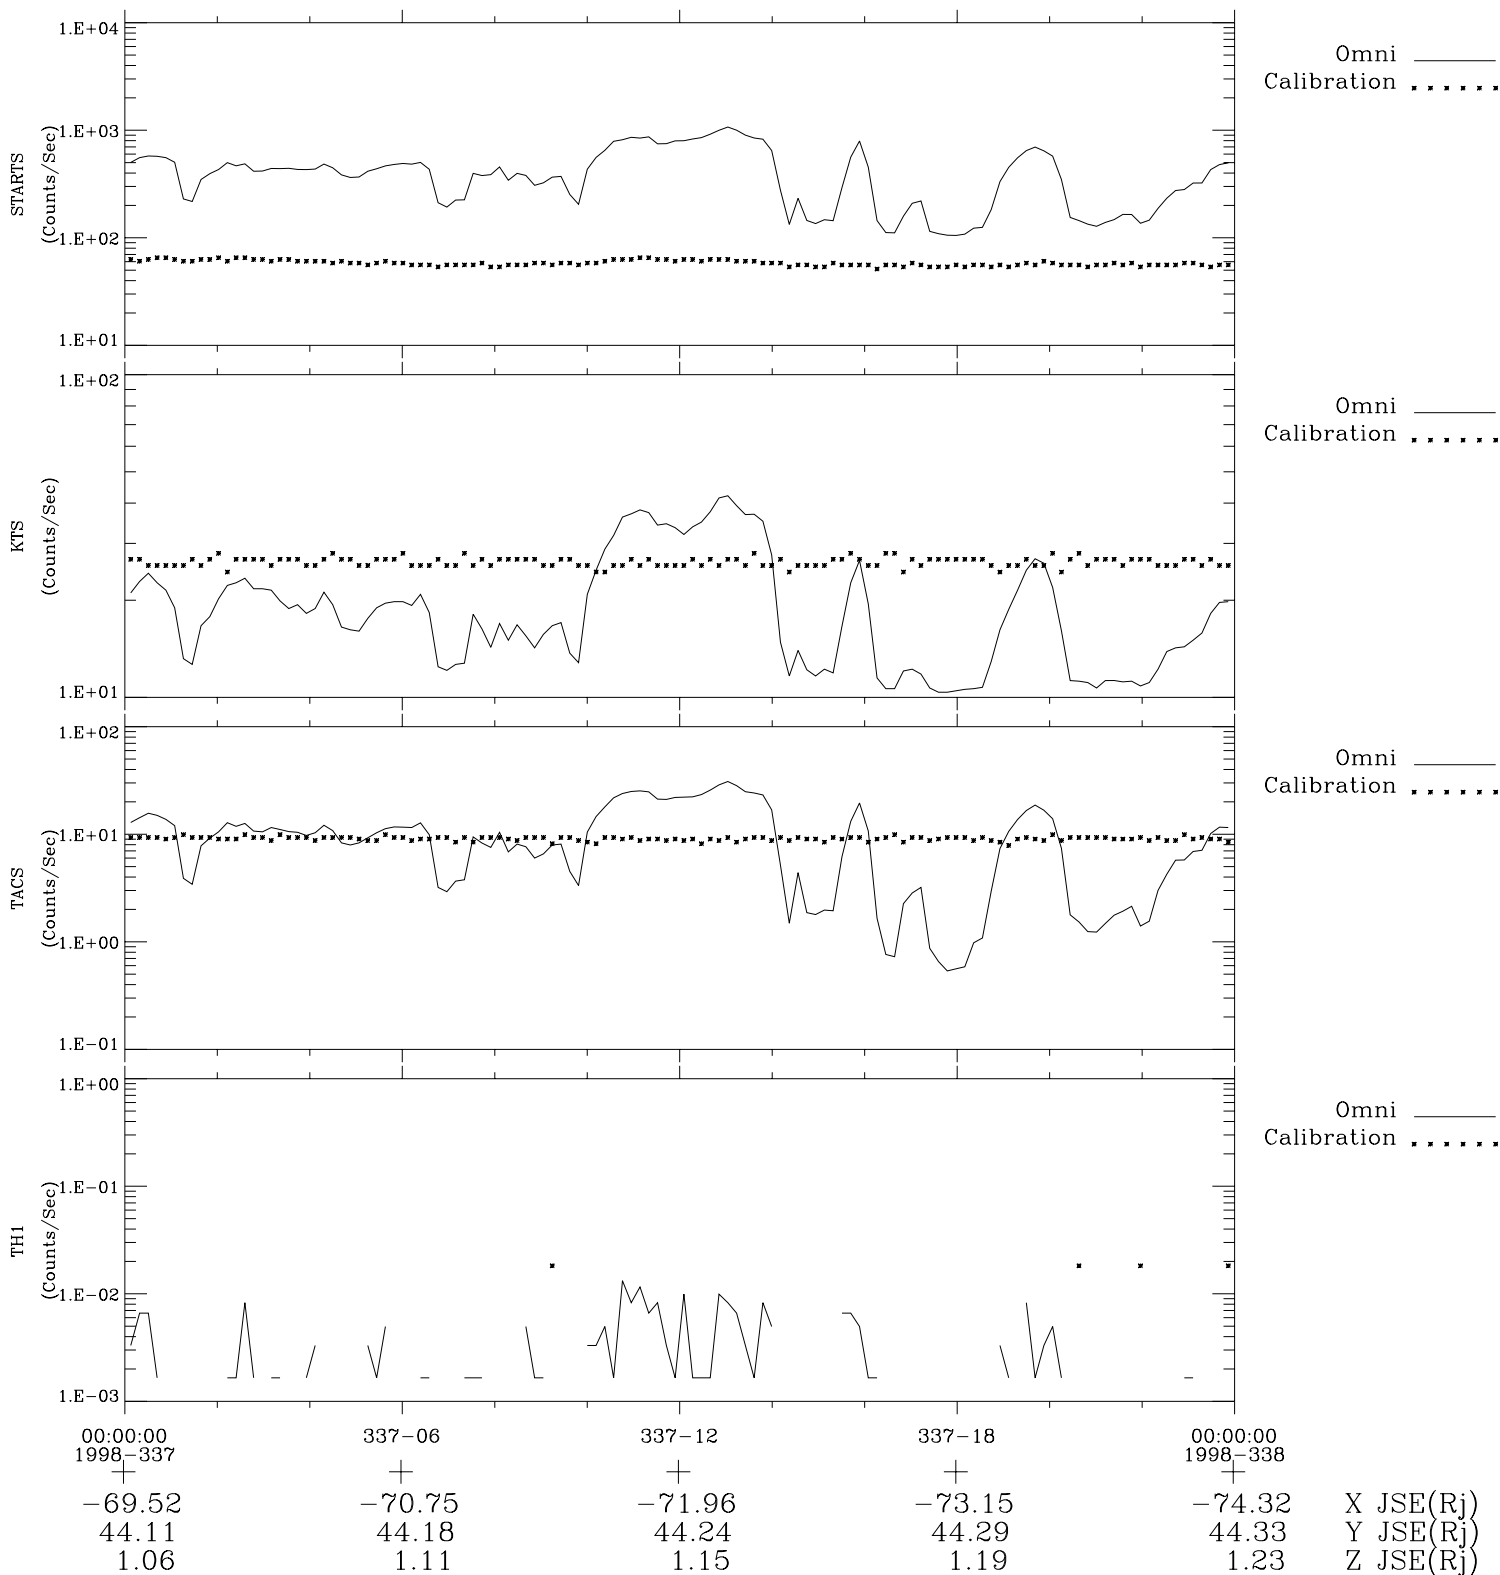

# Galileo EPD Real-Time Omni 98337

Software Version: RTLINE\_OMNI V 1.20  
Data Production: 06-03-00  
Plot Production: Sun Sep 16 17:10:51 2001

◇ = Jupiter look direction  
□ = Corotation look direction