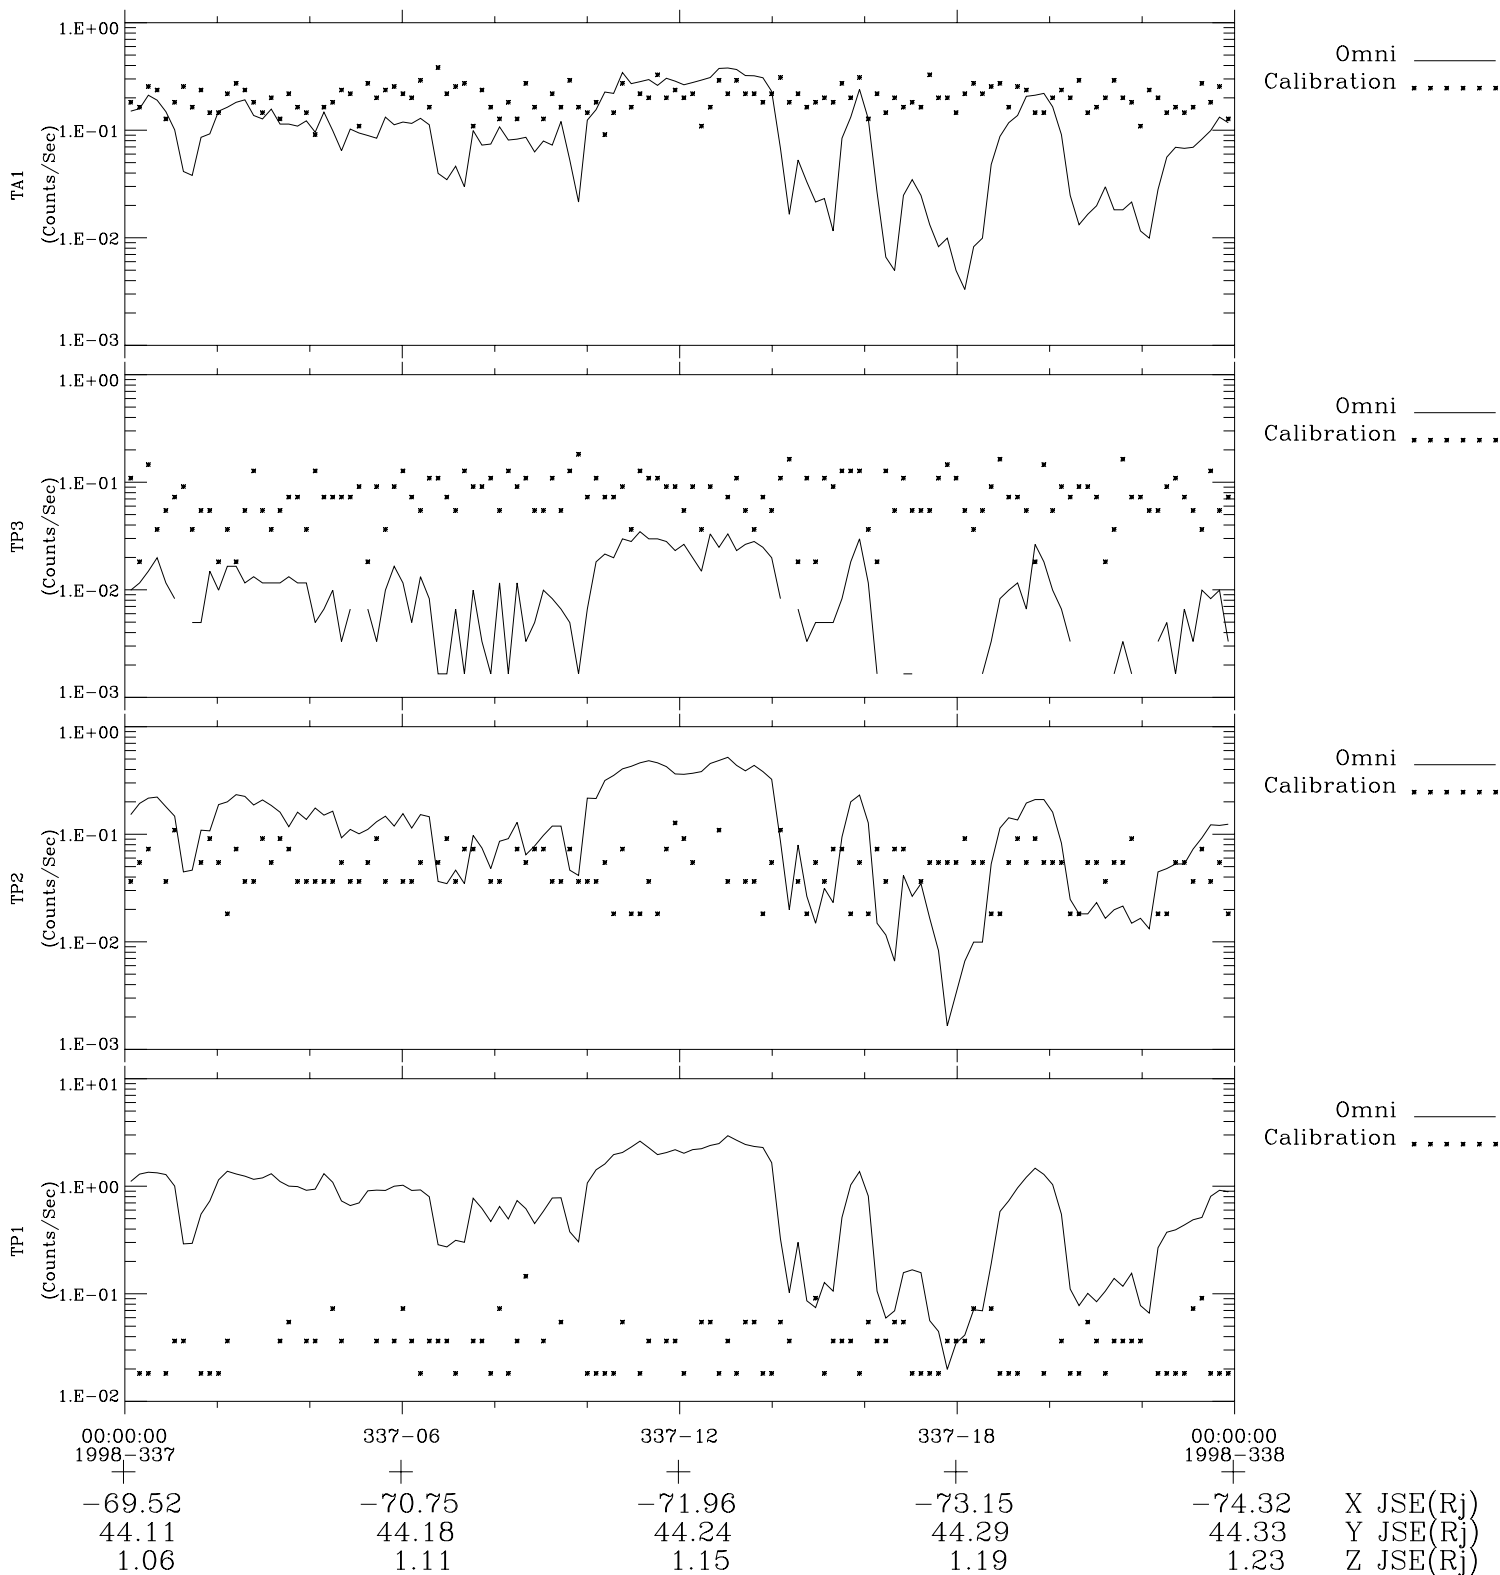

Galileo EPD Real-Time Omni 98337

Software Version: RTLINE_OMNI V 1.20
Data Production: 06-03-00
Plot Production: Sun Sep 16 17:10:49 2001

- ◇ = Jupiter look direction
- = Corotation look direction