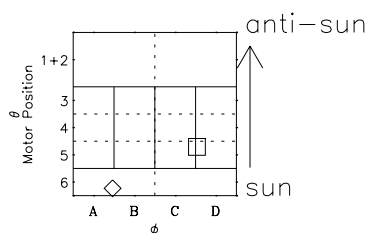

Galileo EPD Real-Time Omni 98337

Software Version: RTLINE_OMNI V 1.20
Data Production: 06-03-00
Plot Production: Sun Sep 16 17:10:49 2001

- ◇ = Jupiter look direction
- = Corotation look direction