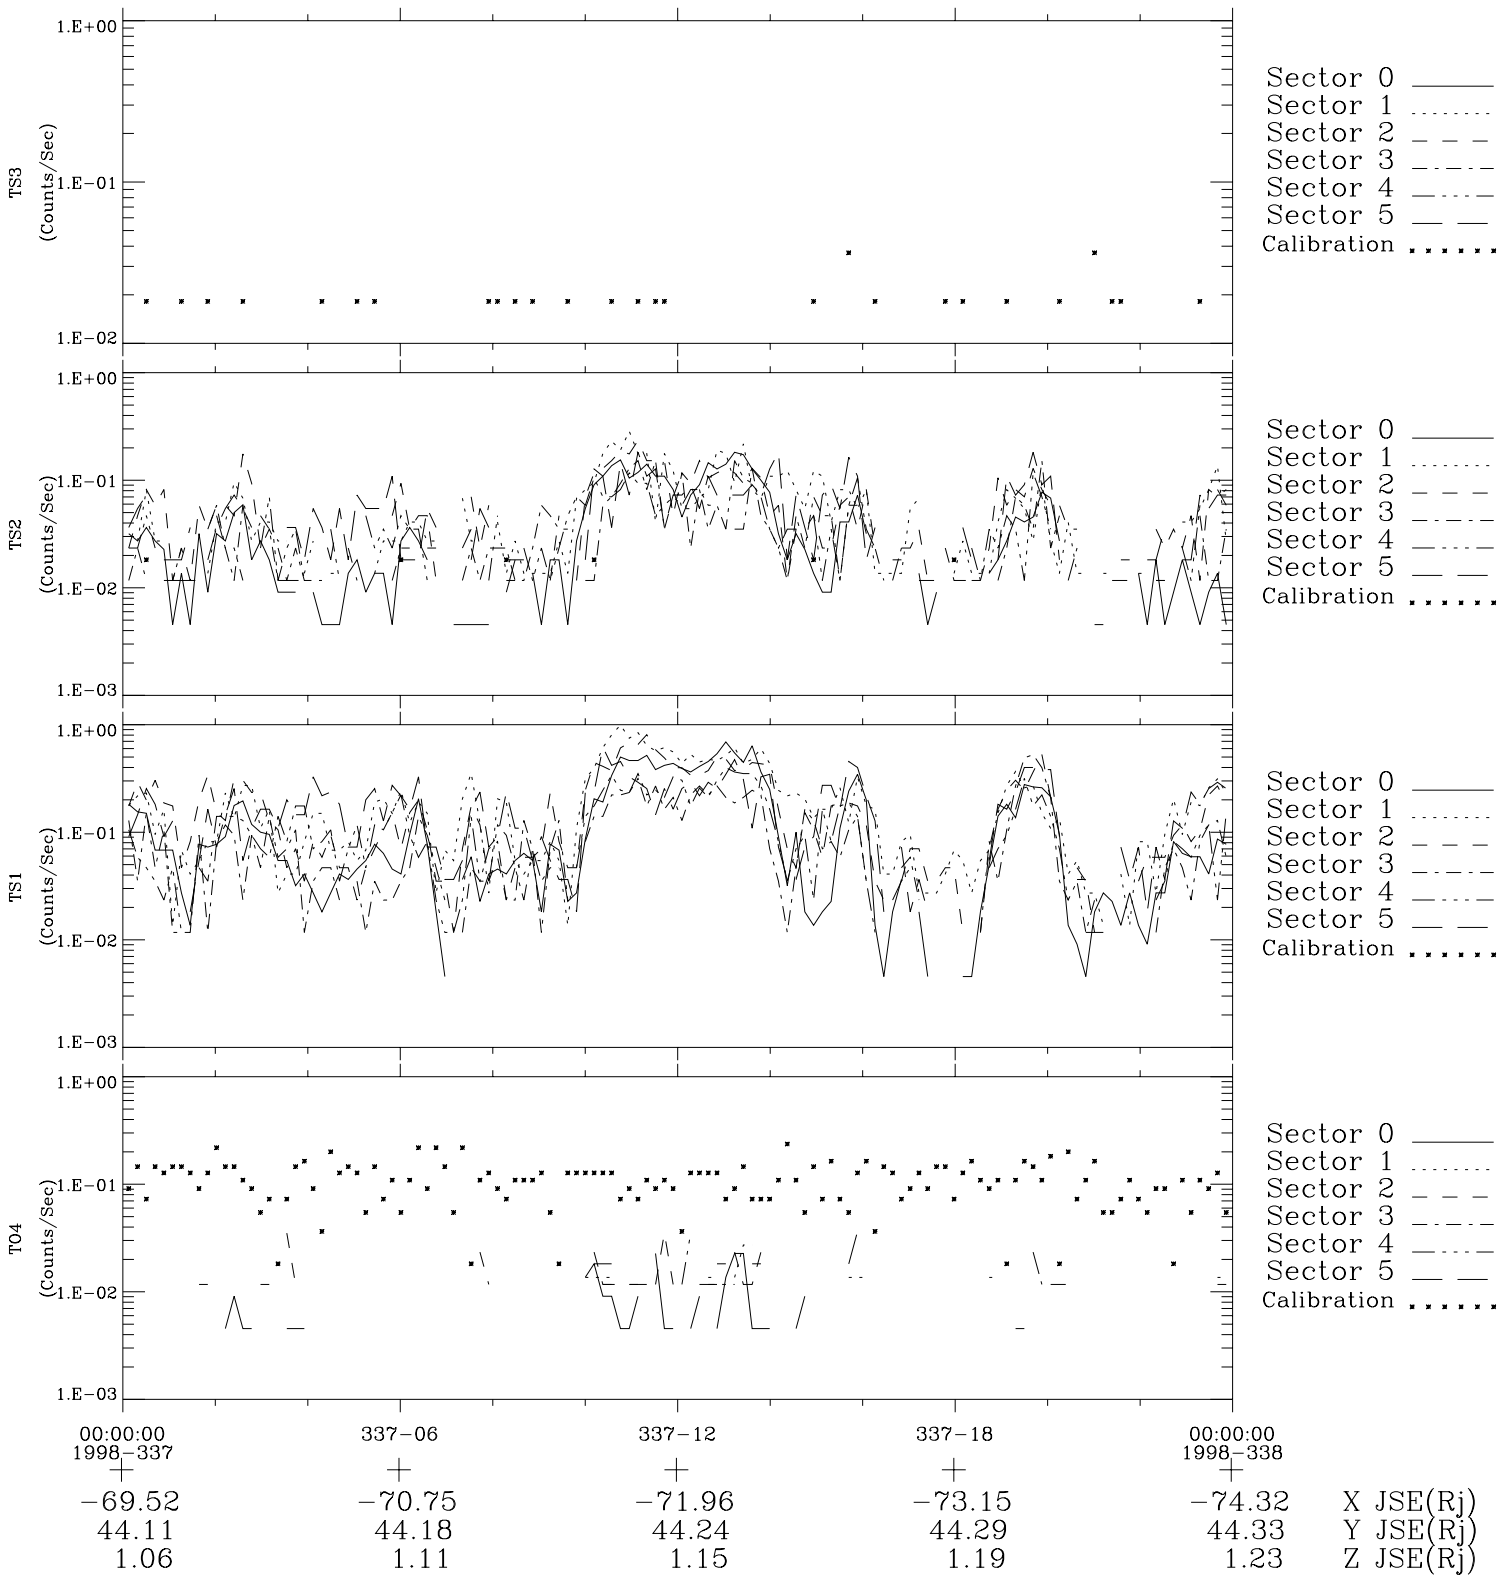

Galileo EPD Real-Time Six-Sector 98337

Software Version: RTLINE_R6 V 1.20
Data Production: 06-03-00
Plot Production: Sun Sep 16 17:10:57 2001

◇ = Jupiter look direction
□ = Corotation look direction