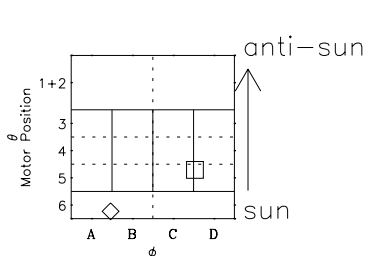

Galileo EPD Real-Time Six-Sector 98337

Software Version: RTLINE_R6 V 1.20
Data Production: 06-03-00
Plot Production: Sun Sep 16 17:10:57 2001

◇ = Jupiter look direction
□ = Corotation look direction