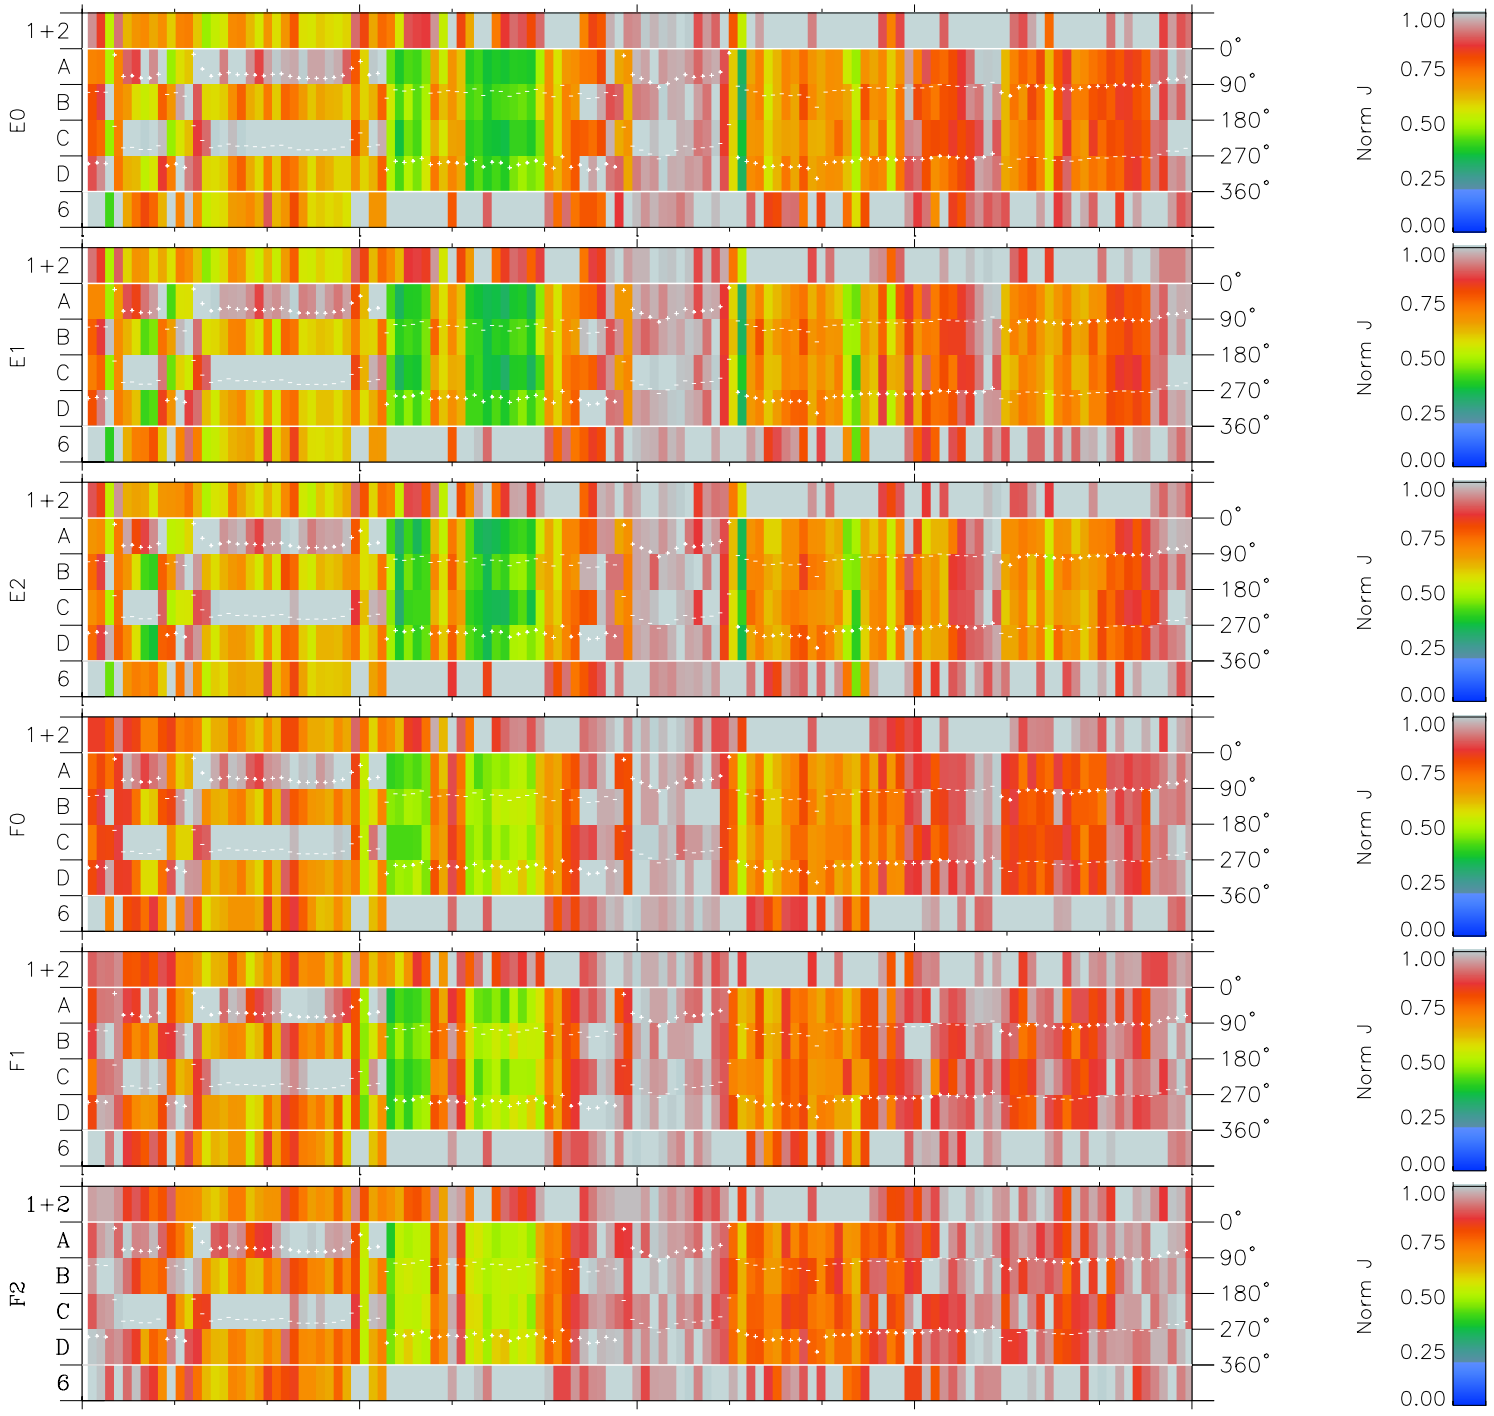

# Galileo EPD Real Time Azimuth Anisotropies 98337

Software Version: RTAZIM\_NORM V 1.20  
 Data Production: 06-03-00  
 Plot Production: Sun Sep 16 17:10:44 2001  
 Color File: wondr3  
 Geofactor File: 1.1

00:00:00 1998-337	337-06	337-12	337-18	00:00:00 1998-338	
+	+	+	+	+	
-69.52	-70.75	-71.96	-73.15	-74.32	X JSE(R <sub>j</sub> )
44.11	44.18	44.24	44.29	44.33	Y JSE(R <sub>j</sub> )
1.06	1.11	1.15	1.19	1.23	Z JSE(R <sub>j</sub> )

- ◇ = Jupiter look direction
- = Corotation look direction