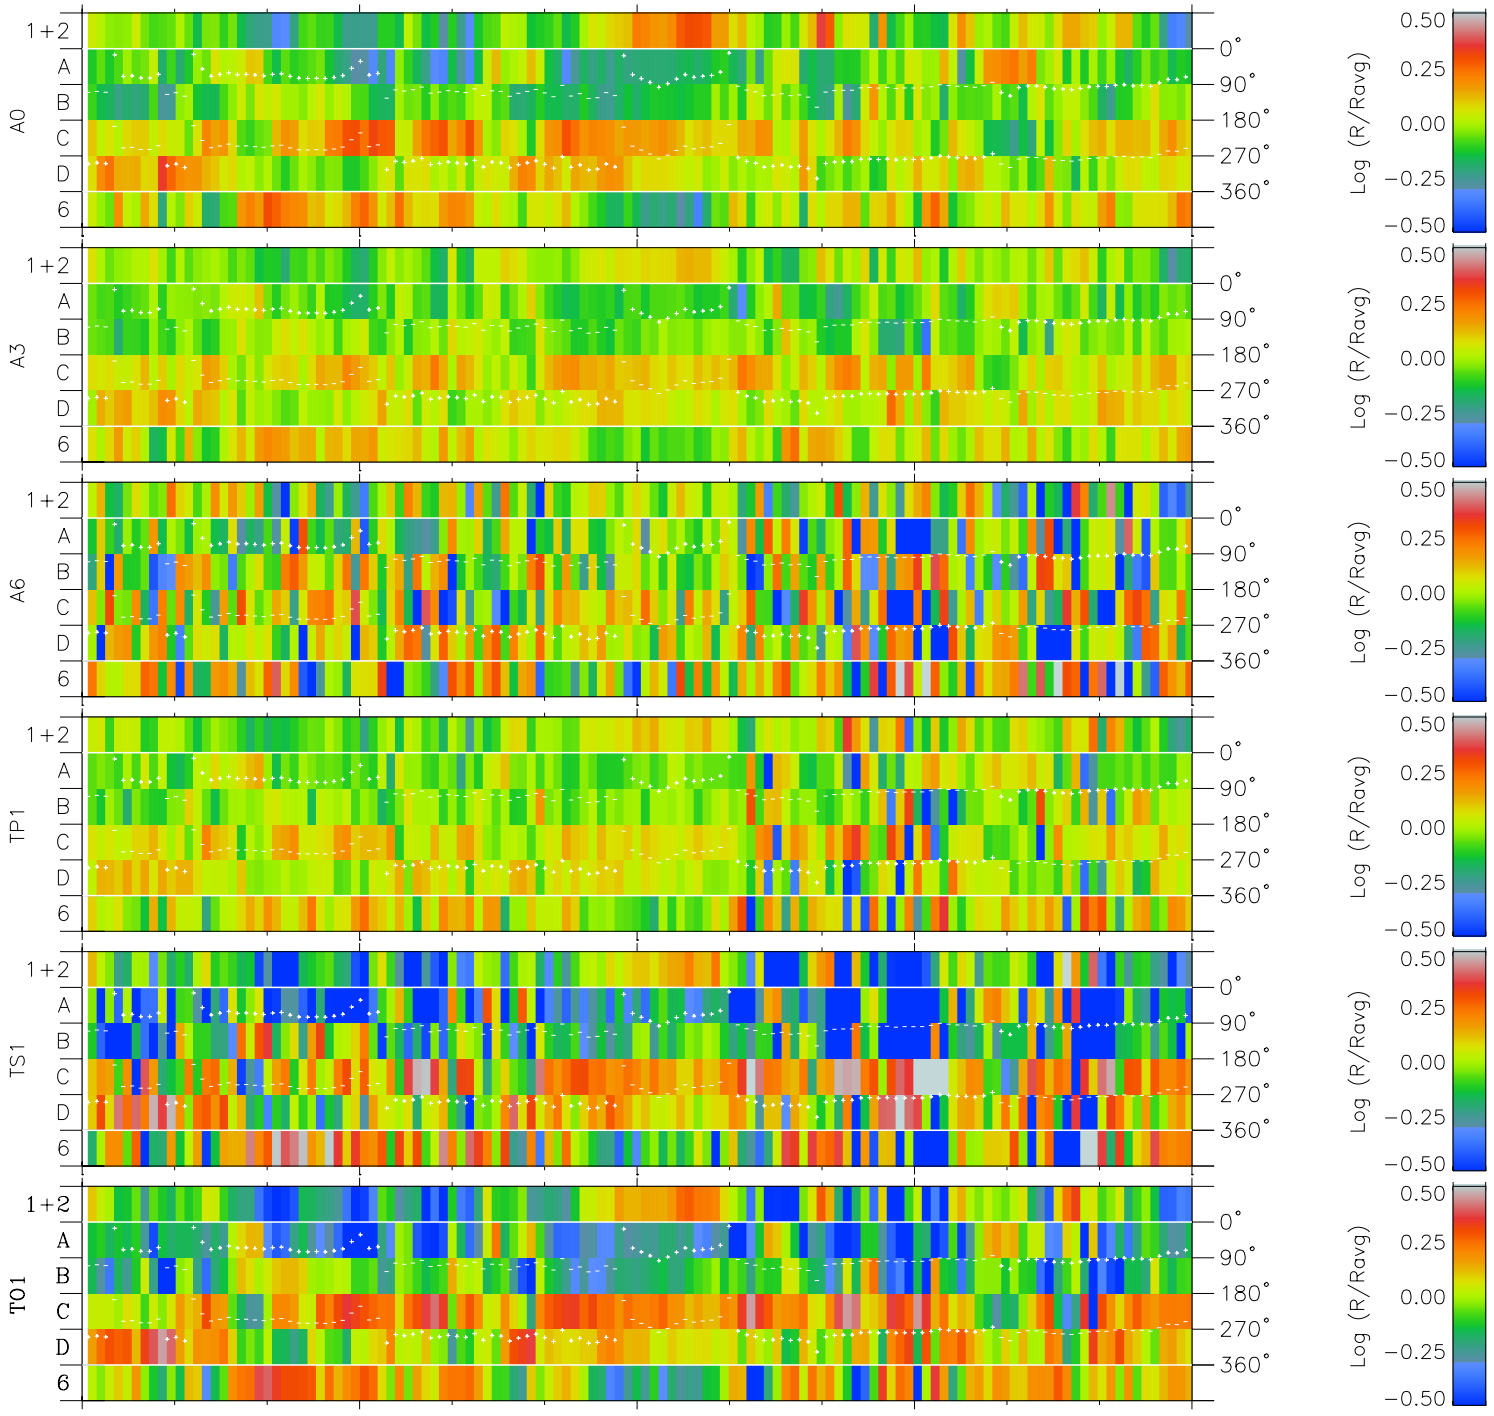

Galileo EPD Real Time Azimuth Anisotropies 98337

Software Version: RTAZIM_MEAN V 1.20
 Data Production: 06-03-00
 Plot Production: Sun Sep 16 17:10:18 2001
 Color File: wondr3
 Geofactor File: 1.1

| 00:00:00 1998-337 | 337-06 | 337-12 | 337-18 | 00:00:00 1998-338 | |
|----------------------|--------|--------|--------|----------------------|------------------------|
| + | + | + | + | + | |
| -69.52 | -70.75 | -71.96 | -73.15 | -74.32 | X JSE(R _j) |
| 44.11 | 44.18 | 44.24 | 44.29 | 44.33 | Y JSE(R _j) |
| 1.06 | 1.11 | 1.15 | 1.19 | 1.23 | Z JSE(R _j) |

- ◇ = Jupiter look direction
- = Corotation look direction