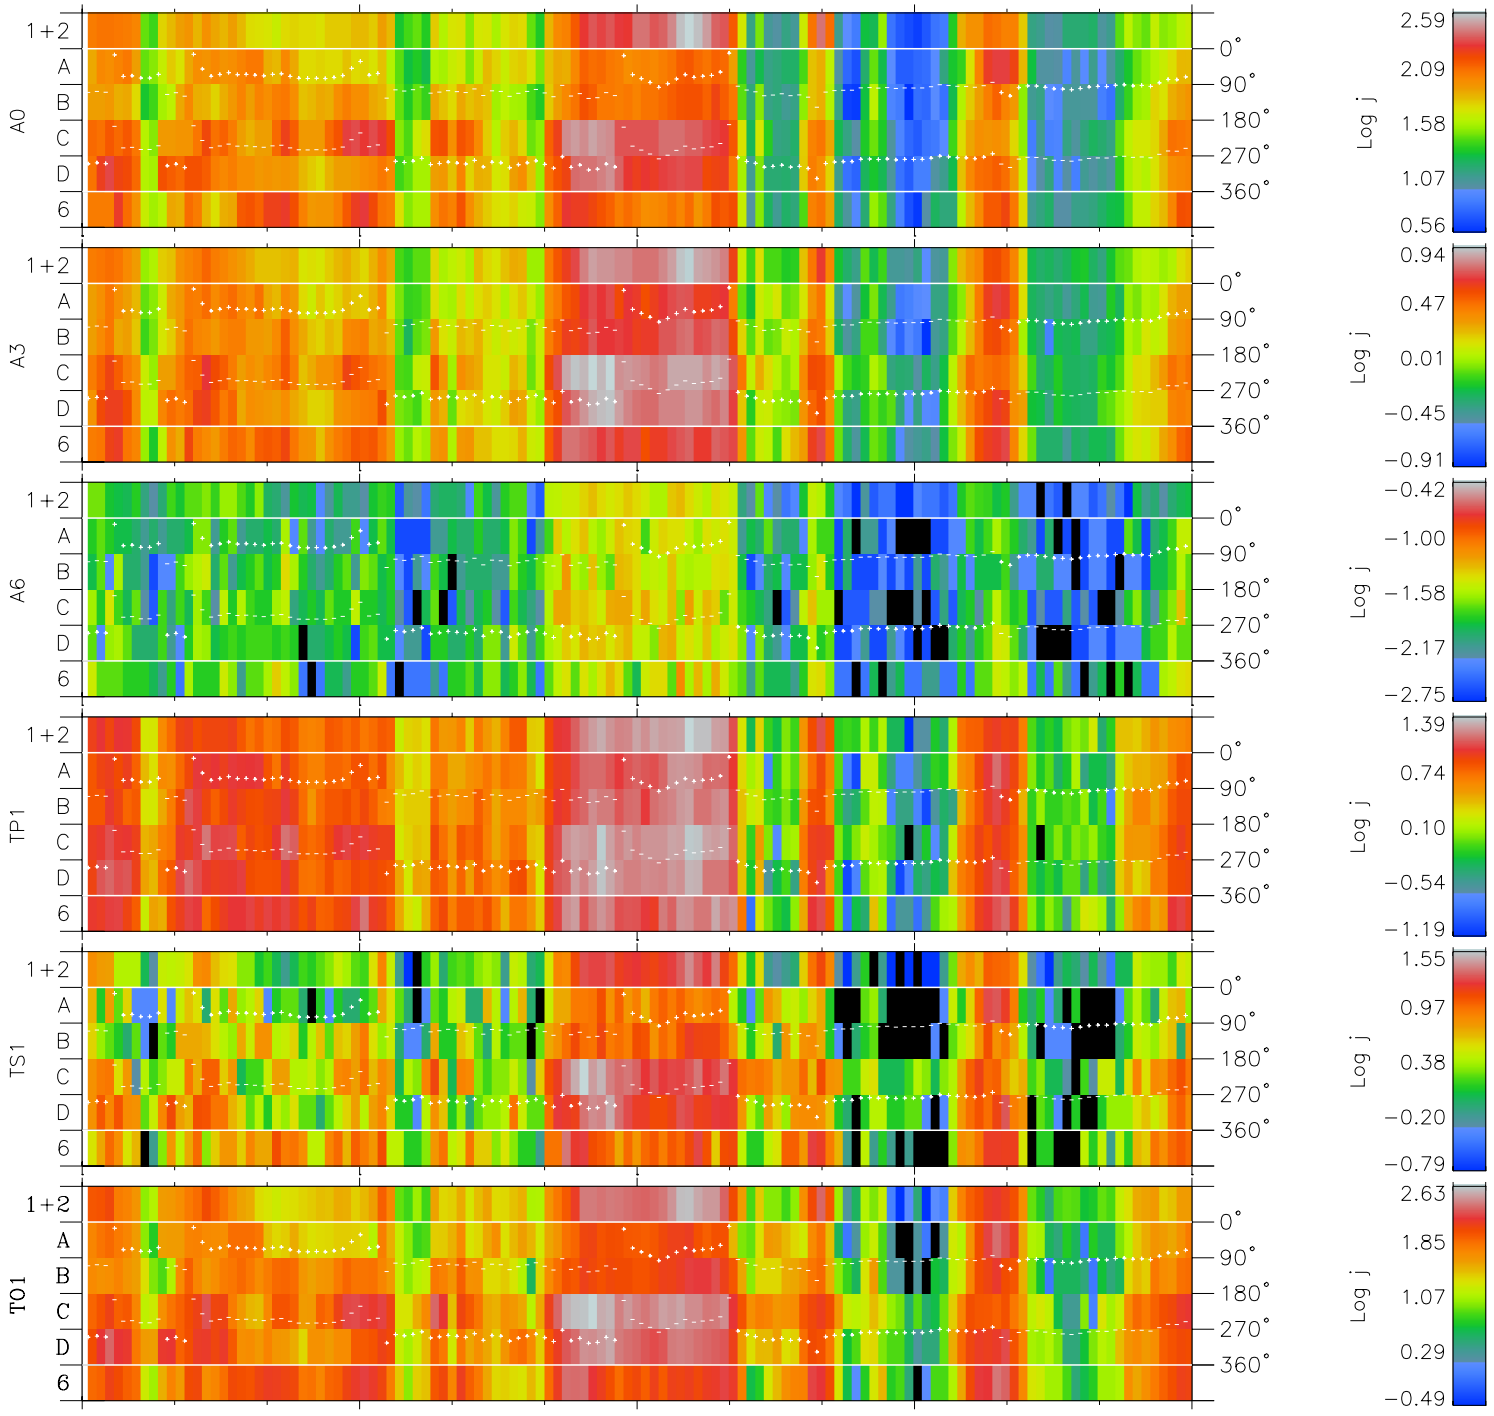

# Galileo EPD Real Time Azimuth Anisotropies 98337

Software Version: RTAZIM\_FLUX V 1.20  
 Data Production: 06-03-00  
 Plot Production: Sun Sep 16 17:10:28 2001  
 Color File: wondr3  
 Geofactor File: 1.1

00:00:00 1998-337	337-06	337-12	337-18	00:00:00 1998-338	
+	+	+	+	+	X JSE(R <sub>j</sub> )
-69.52	-70.75	-71.96	-73.15	-74.32	Y JSE(R <sub>j</sub> )
44.11	44.18	44.24	44.29	44.33	Z JSE(R <sub>j</sub> )
1.06	1.11	1.15	1.19	1.23	

- ◇ = Jupiter look direction
- = Corotation look direction