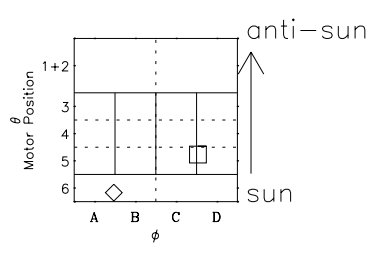

Galileo EPD Real Time Omni Spectrum 98336

Software Version: RTSPEC_OMNI V 1.20
 Data Production: 06-03-00
 Plot Production: Sun Sep 16 17:00:43 2001
 Color File: wondr3
 Geofactor File: 1.1

◇ = Jupiter look direction
 □ = Corotation look direction