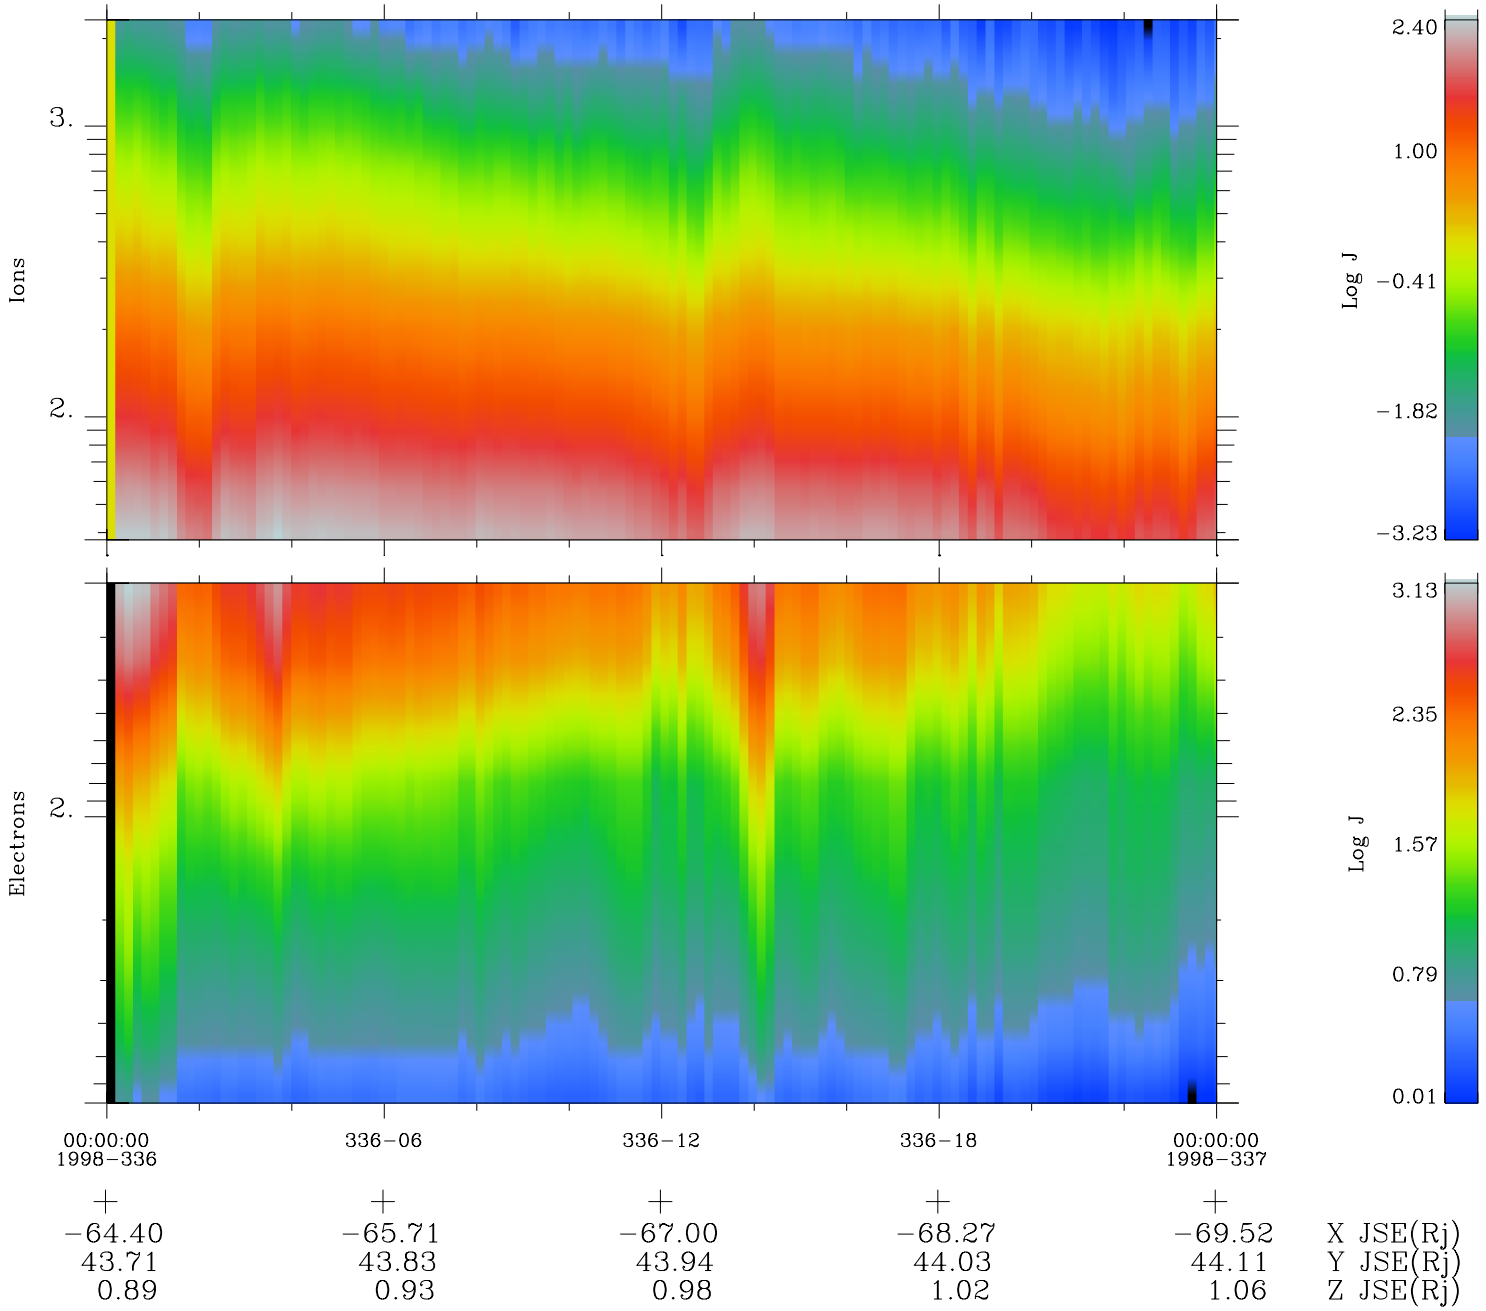

Galileo EPD Real Time Omni Spectrum 98336

Software Version: RTSPEC_OMNI V 1.20
 Data Production: 06-03-00
 Plot Production: Sun Sep 16 17:00:43 2001
 Color File: wondr3
 Geofactor File: 1.1

◇ = Jupiter look direction
 □ = Corotation look direction