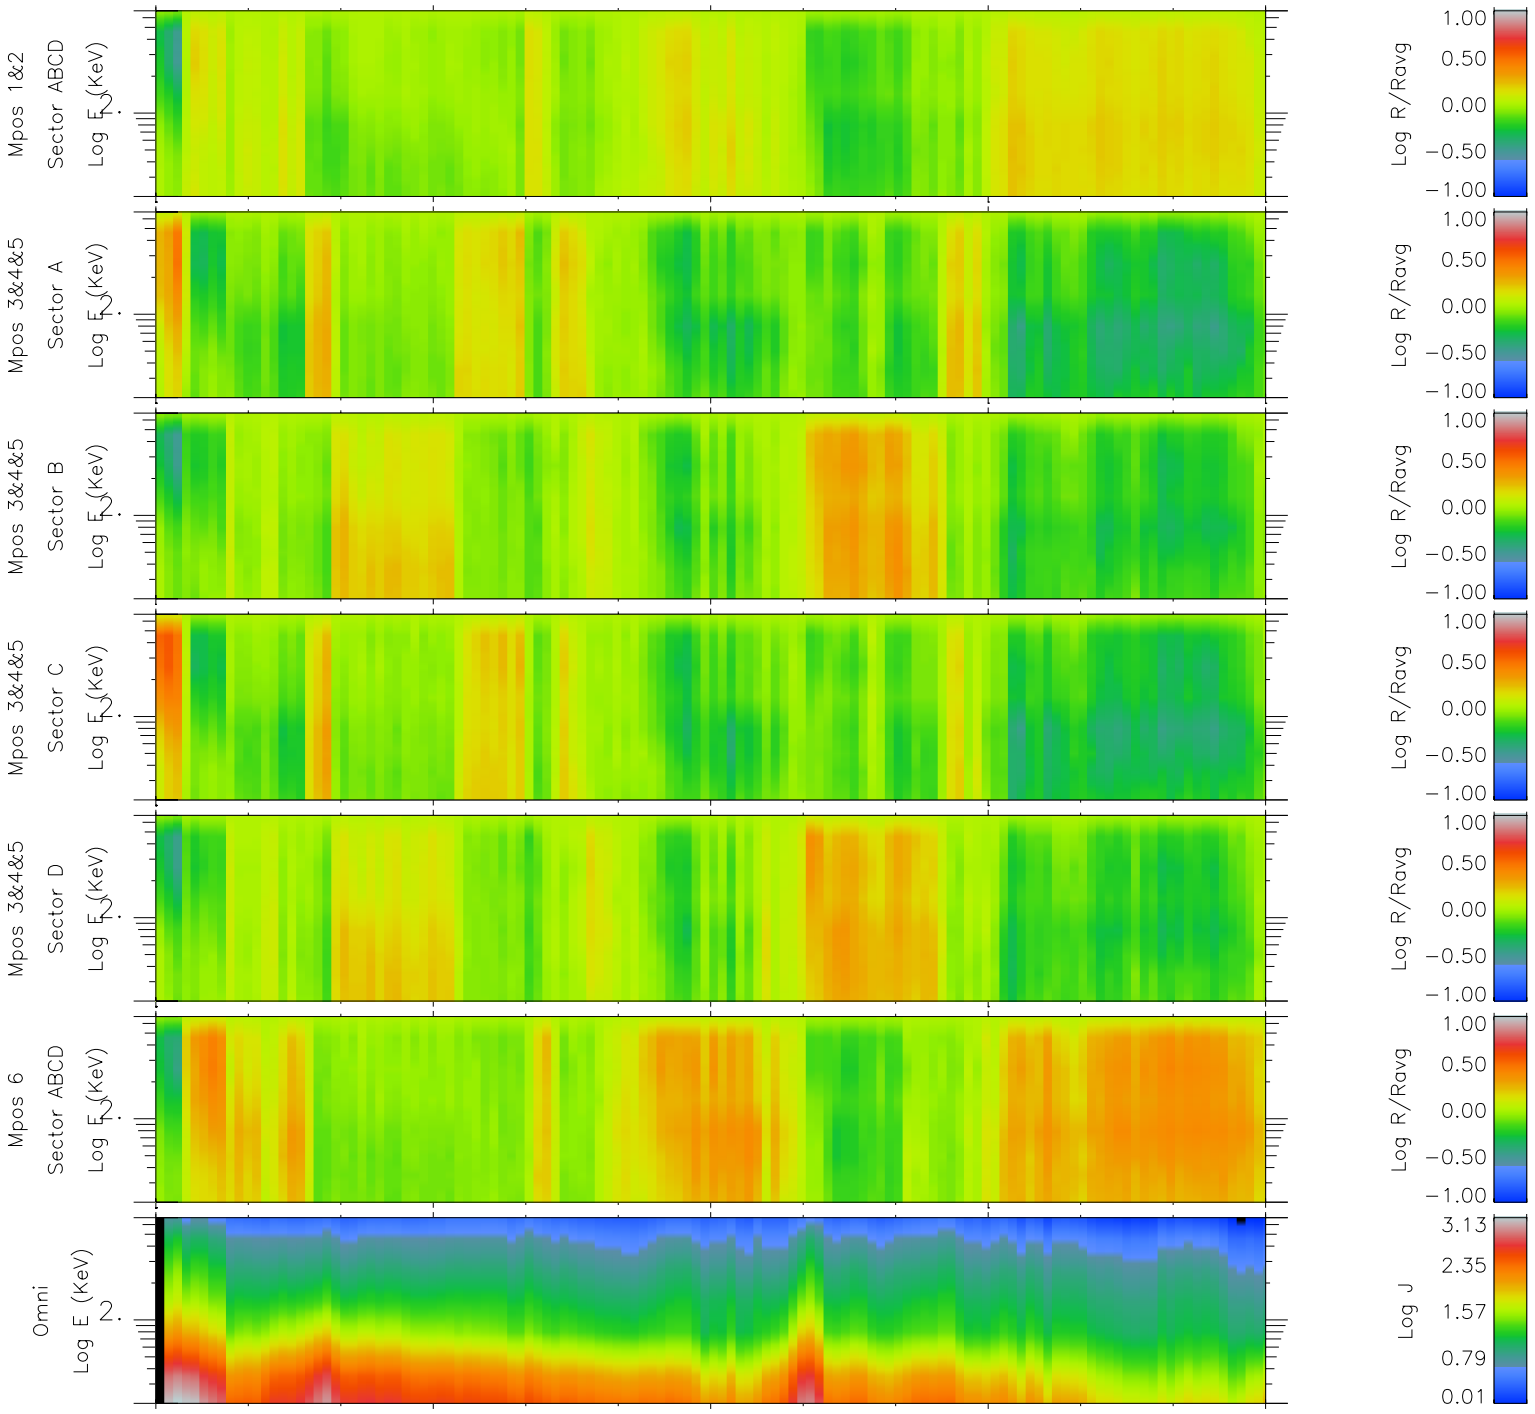

# Galileo EPD Real Time R6 Electrons Spectra 98336

Software Version: RTSPEC\_R6 V 1.20  
 Data Production: 06-03-00  
 Plot Production: Sun Sep 16 17:00:37 2001  
 Color File: wondr3  
 Geofactor File: 1.1

00:00:00 1998-336	336-06	336-12	336-18	00:00:00 1998-337
+	+	+	+	+
-64.40	-65.71	-67.00	-68.27	-69.52
43.71	43.83	43.94	44.03	44.11
0.89	0.93	0.98	1.02	1.06

X JSE(R<sub>j</sub>)  
 Y JSE(R<sub>j</sub>)  
 Z JSE(R<sub>j</sub>)

◇ = Jupiter look direction  
 □ = Corotation look direction