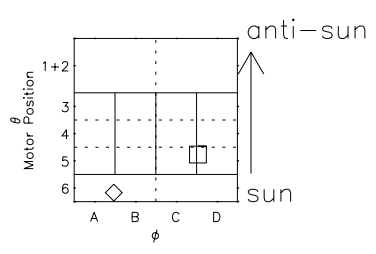

Galileo EPD Real Time All-Sky Anisotropies 98336

Software Version: RTSKY_NORM V 1.20
 Data Production: 06-03-00
 Plot Production: Sun Sep 16 17:01:26 2001
 Color File: wondr3
 Geofactor File: 1.1

00:00:00 1998-336	336-06	336-12	336-18	00:00:00 1998-337	X JSE(R _j)	Y JSE(R _j)	Z JSE(R _j)
+ -64.40 43.71 0.89	+ -65.71 43.83 0.93	+ -67.00 43.94 0.98	+ -68.27 44.03 1.02	+ -69.52 44.11 1.06			

- ◇ = Jupiter look direction
- = Corotation look direction