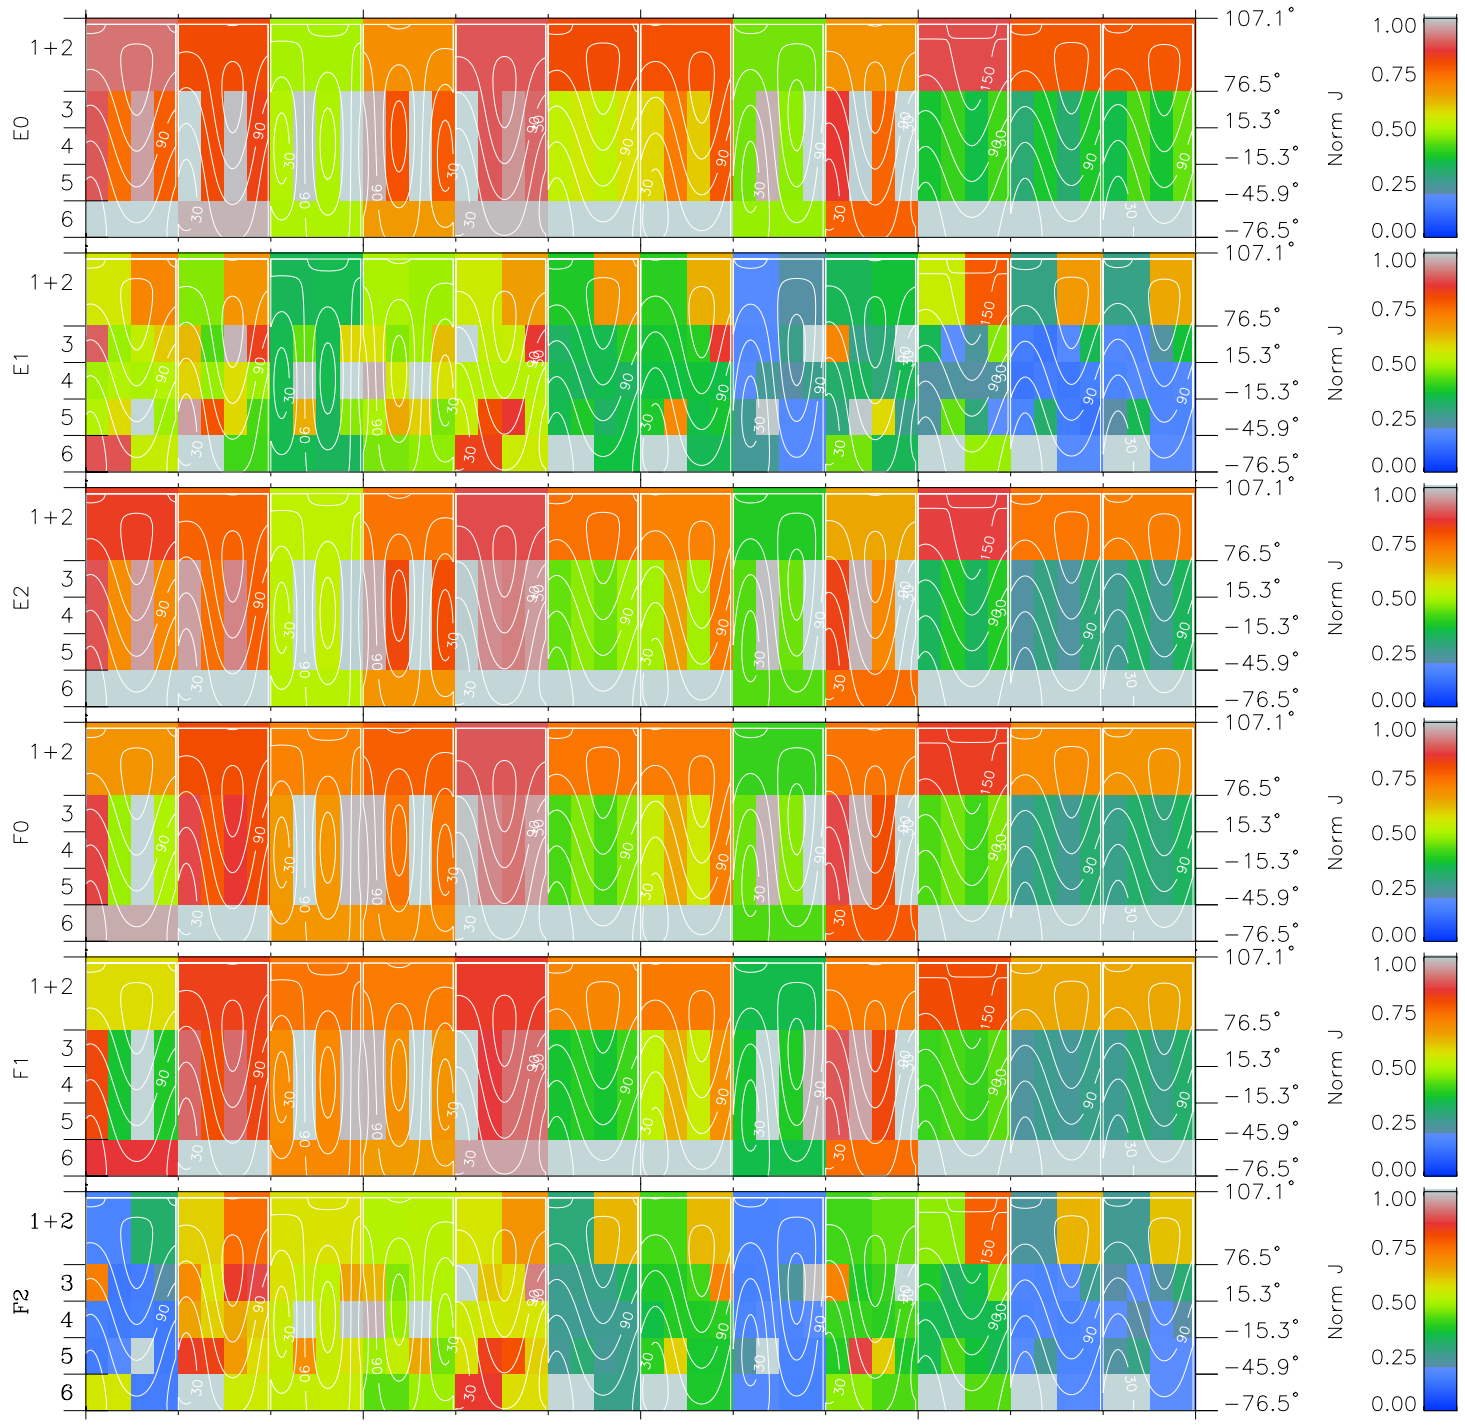

Galileo EPD Real Time All-Sky Anisotropies 98336

Software Version: RTSKY_NORM V 1.20
 Data Production: 06-03-00
 Plot Production: Sun Sep 16 17:01:26 2001
 Color File: wondr3
 Geofactor File: 1.1

00:00:00 1998-336	336-06	336-12	336-18	00:00:00 1998-337	X JSE(R _j)	Y JSE(R _j)	Z JSE(R _j)
+ -64.40 43.71 0.89	+ -65.71 43.83 0.93	+ -67.00 43.94 0.98	+ -68.27 44.03 1.02	+ -69.52 44.11 1.06			

- ◇ = Jupiter look direction
- = Corotation look direction