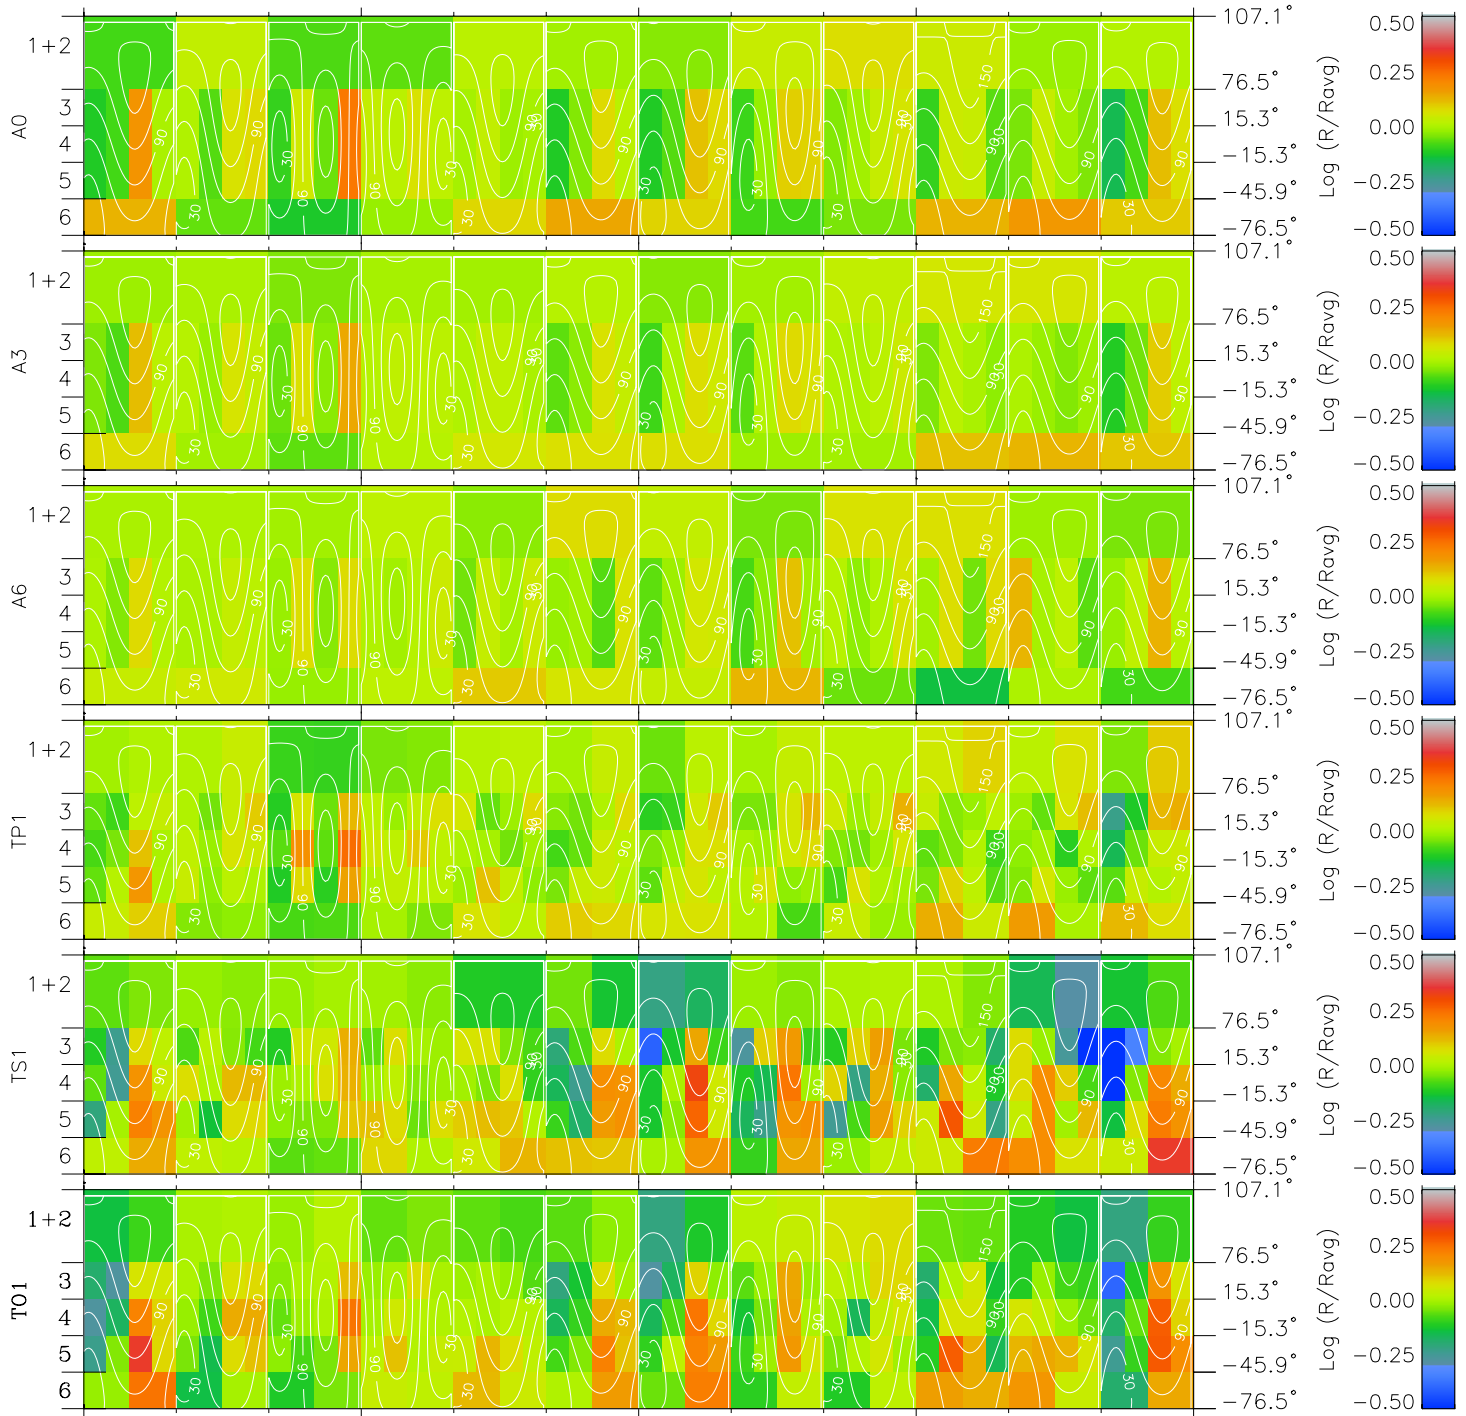

Galileo EPD Real Time All-Sky Anisotropies 98336

Software Version: RTSKY_MEAN V 1.20
 Data Production: 06-03-00
 Plot Production: Sun Sep 16 17:00:51 2001
 Color File: wondr3
 Geofactor File: 1.1

00:00:00 1998-336	336-06	336-12	336-18	00:00:00 1998-337	X JSE(R _j)
+	+	+	+	+	Y JSE(R _j)
-64.40	-65.71	-67.00	-68.27	-69.52	Z JSE(R _j)
43.71	43.83	43.94	44.03	44.11	
0.89	0.93	0.98	1.02	1.06	

- ◇ = Jupiter look direction
- = Corotation look direction