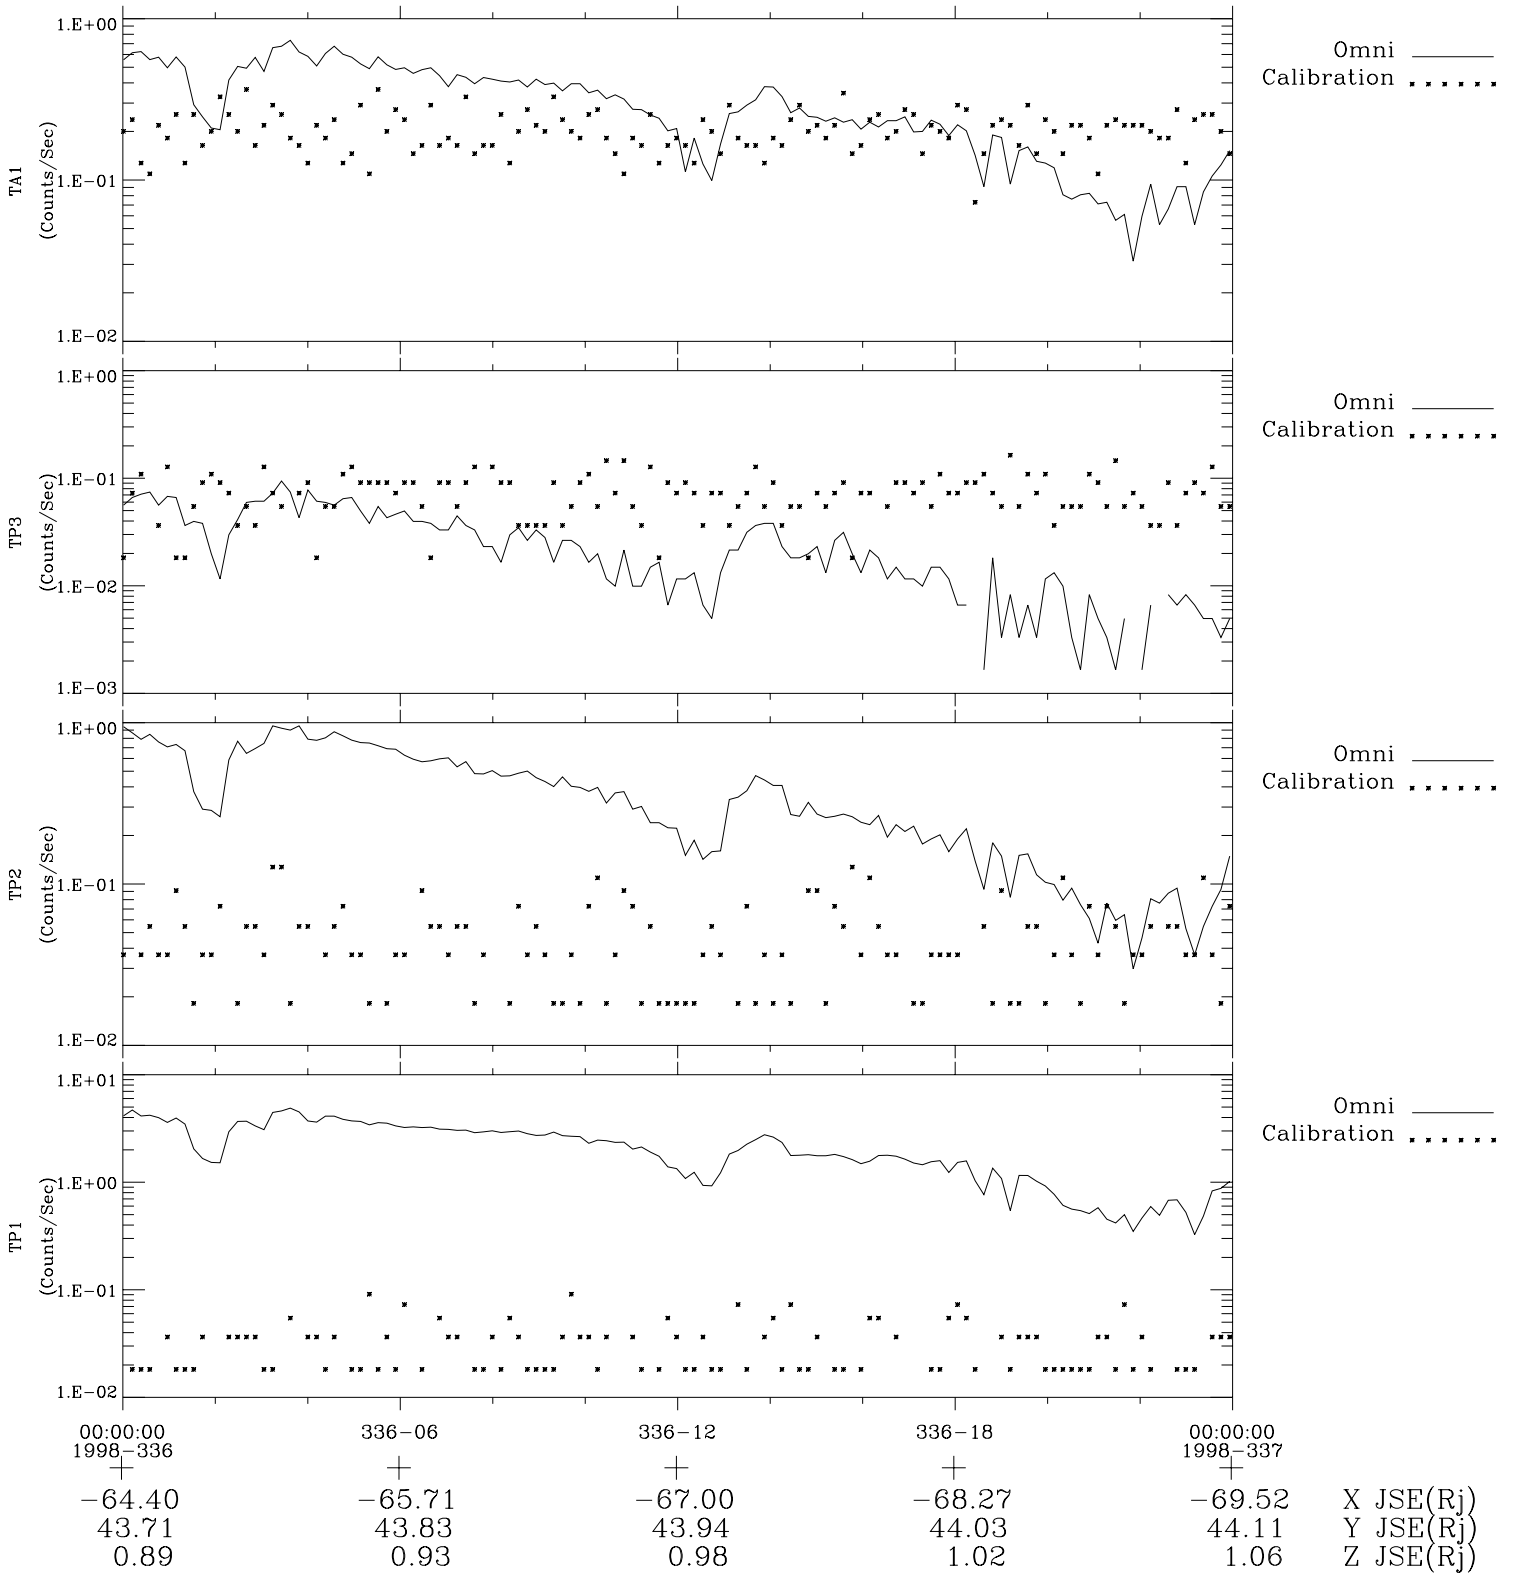

Galileo EPD Real-Time Omni 98336

Software Version: RTLINE_OMNI V 1.20
Data Production: 06-03-00
Plot Production: Sun Sep 16 17:02:38 2001

- ◇ = Jupiter look direction
- = Corotation look direction