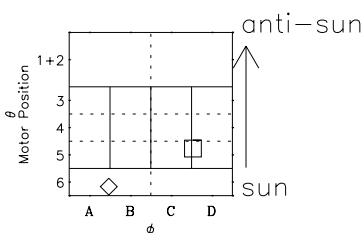

Galileo EPD Real-Time Six-Sector 98336

Software Version: RTLINE_R6 V 1.20
Data Production: 06-03-00
Plot Production: Sun Sep 16 17:02:47 2001

◇ = Jupiter look direction
□ = Corotation look direction