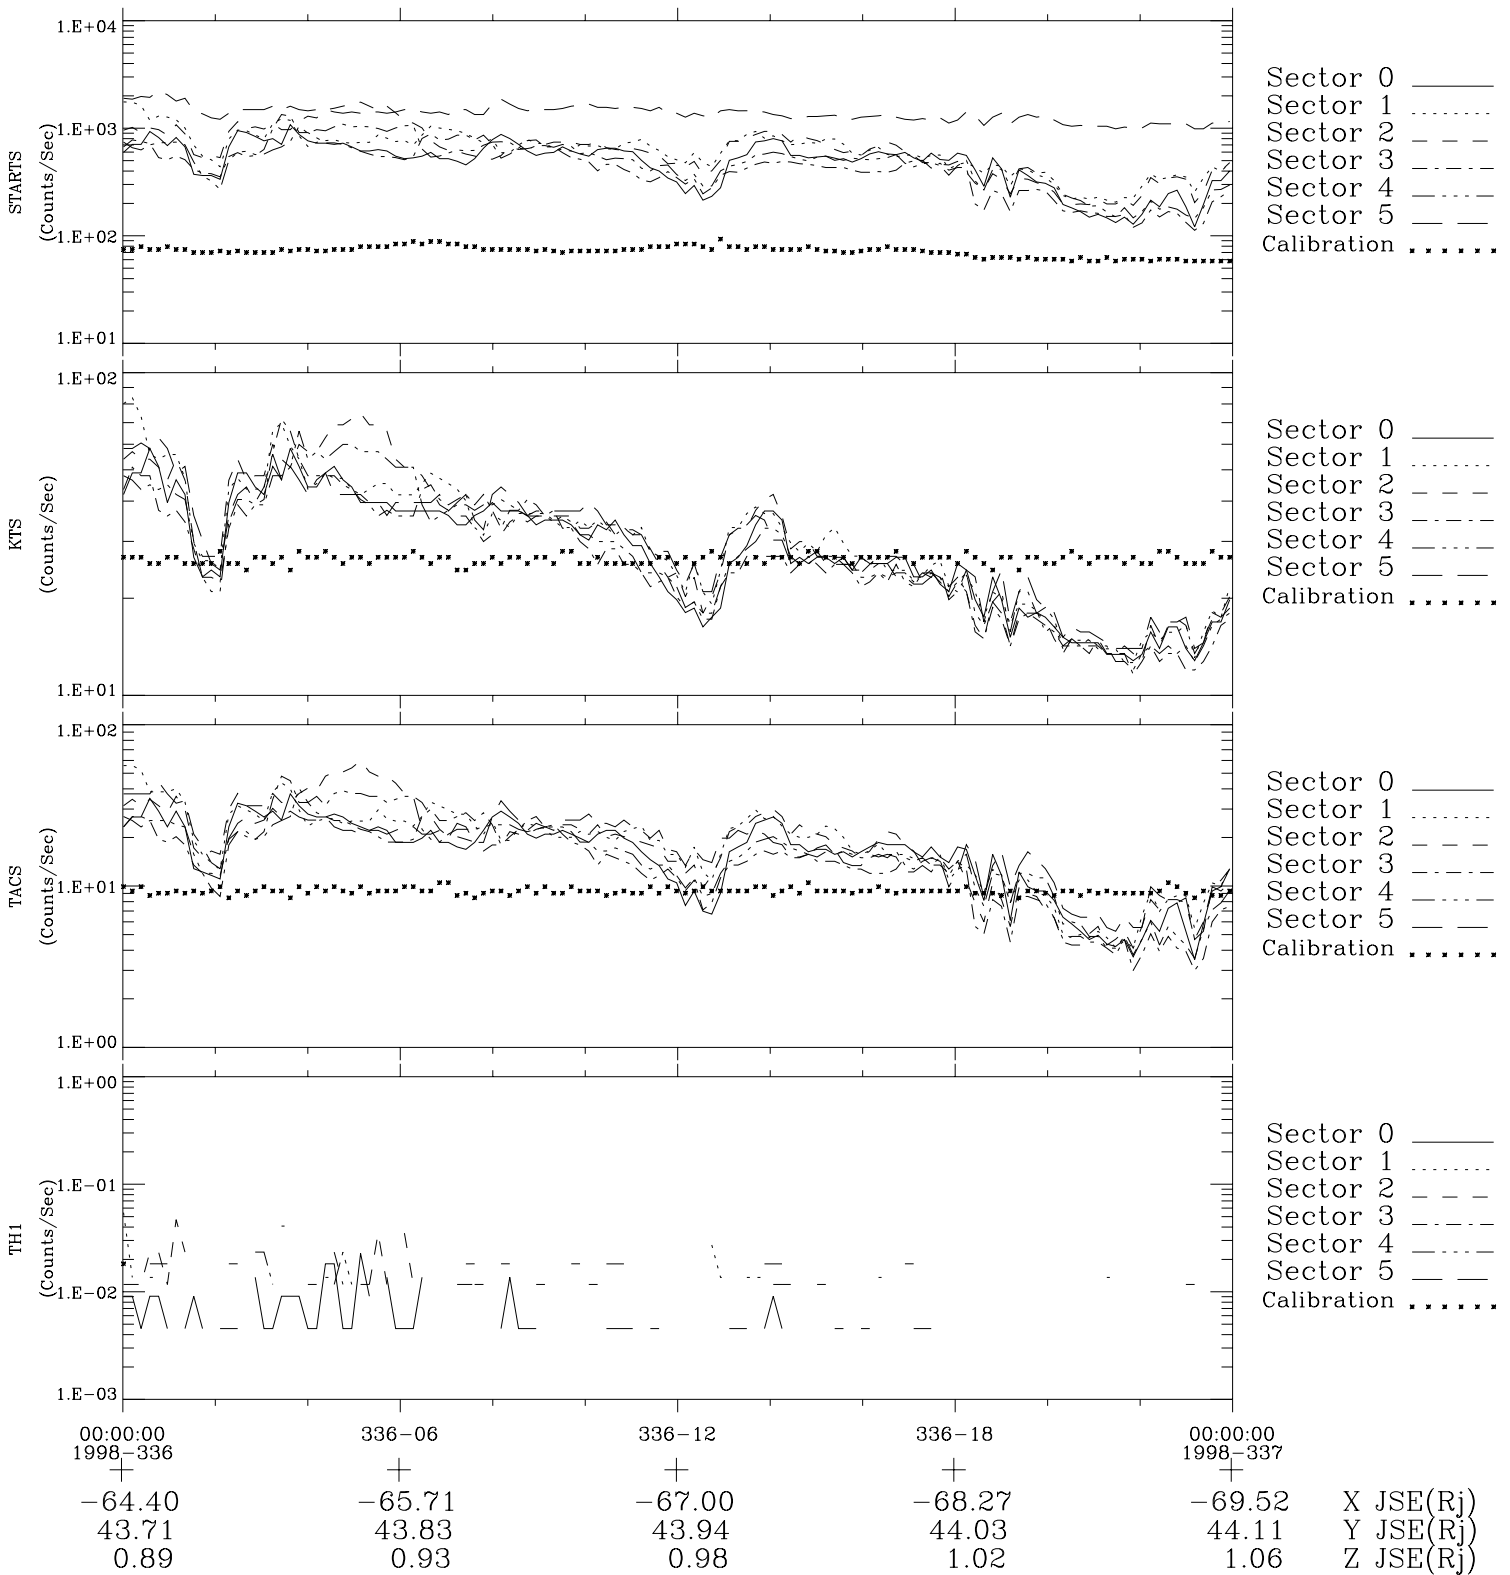

Galileo EPD Real-Time Six-Sector 98336

Software Version: RTLINE_R6 V 1.20
Data Production: 06-03-00
Plot Production: Sun Sep 16 17:02:47 2001

◇ = Jupiter look direction
□ = Corotation look direction