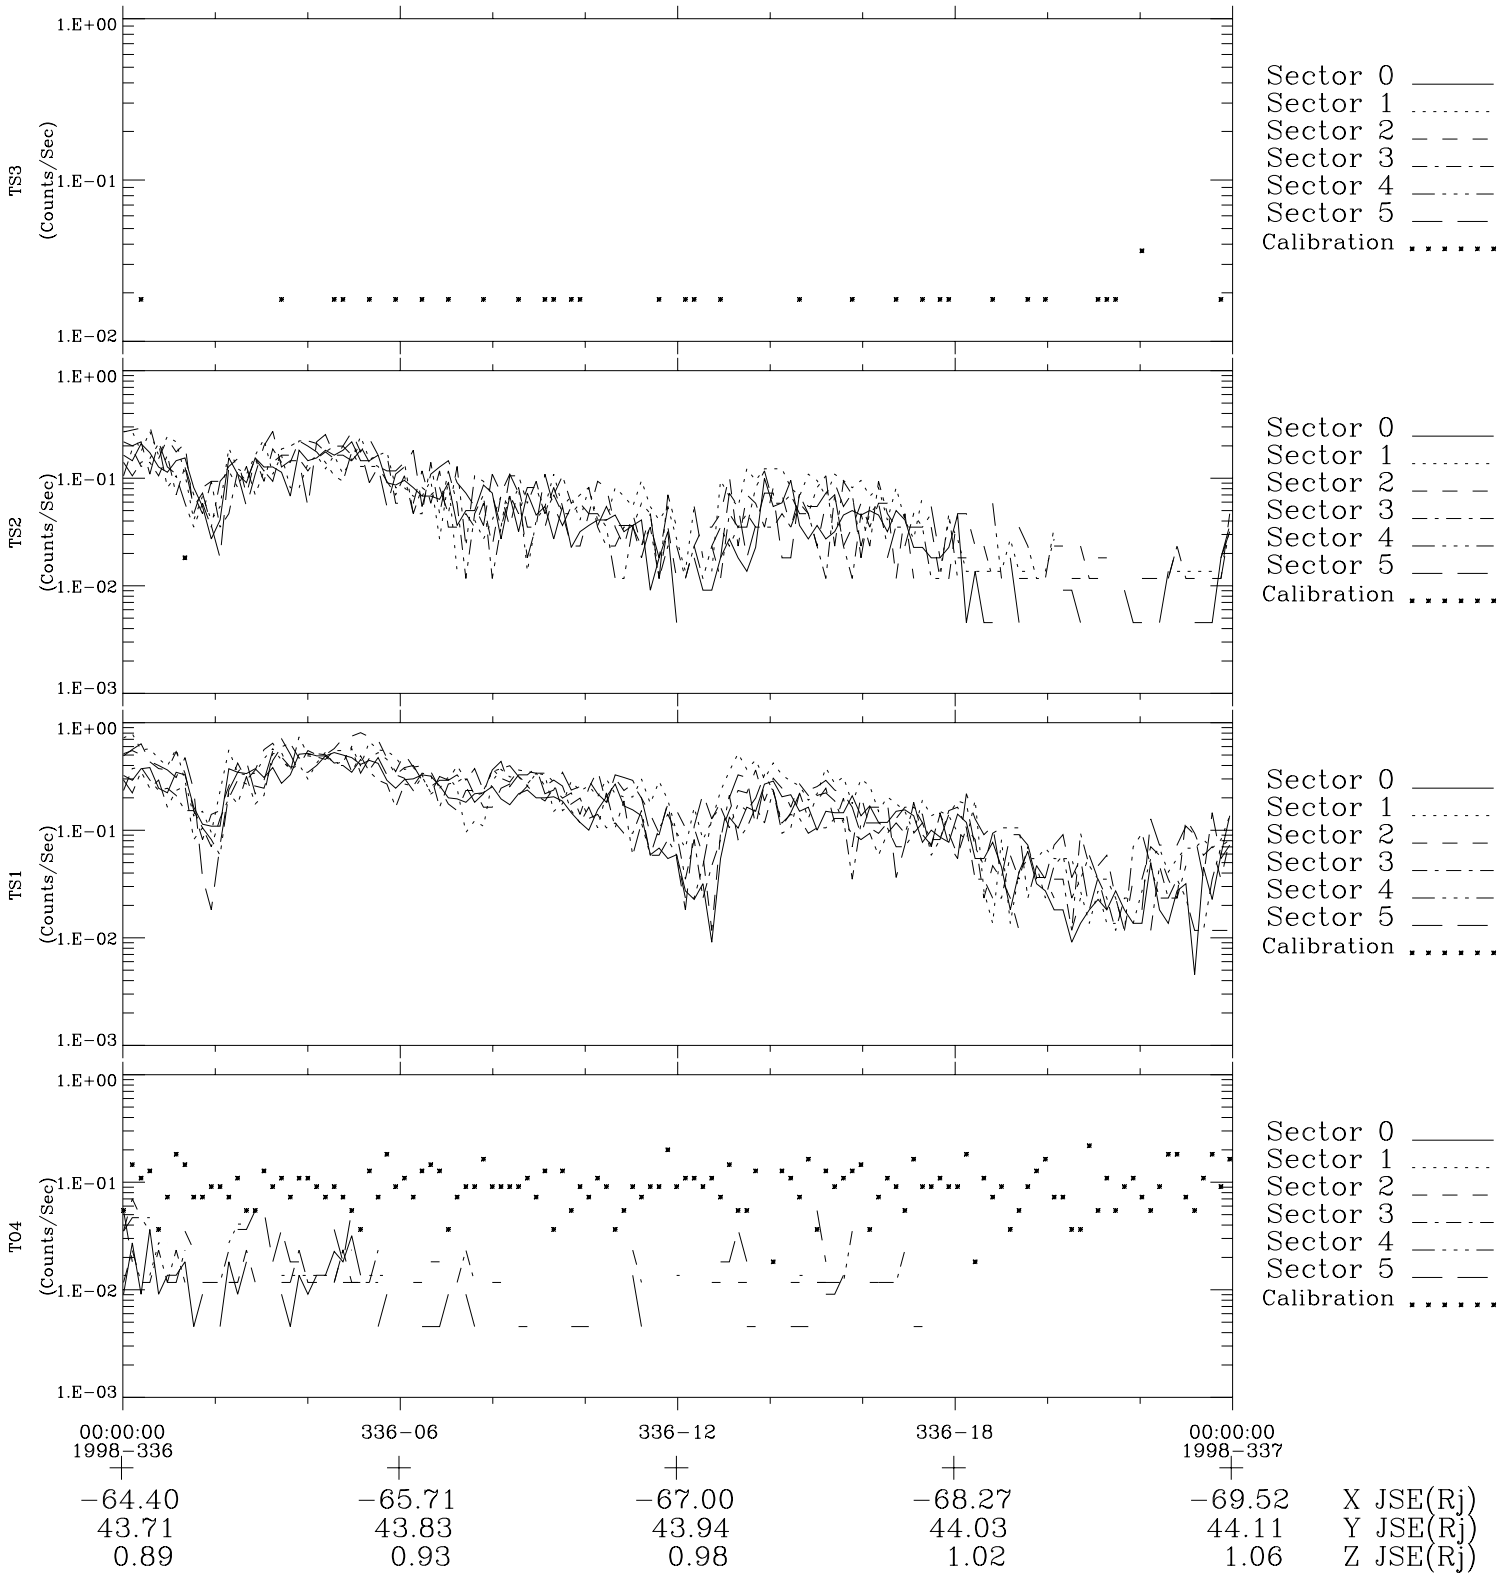

Galileo EPD Real-Time Six-Sector 98336

Software Version: RTLINE_R6 V 1.20
Data Production: 06-03-00
Plot Production: Sun Sep 16 17:02:47 2001

◇ = Jupiter look direction
□ = Corotation look direction