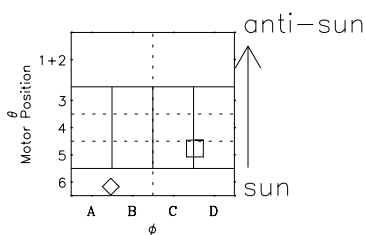

Galileo EPD Real-Time Six-Sector 98336

Software Version: RTLINE_R6 V 1.20
Data Production: 06-03-00
Plot Production: Sun Sep 16 17:02:47 2001

◇ = Jupiter look direction
□ = Corotation look direction