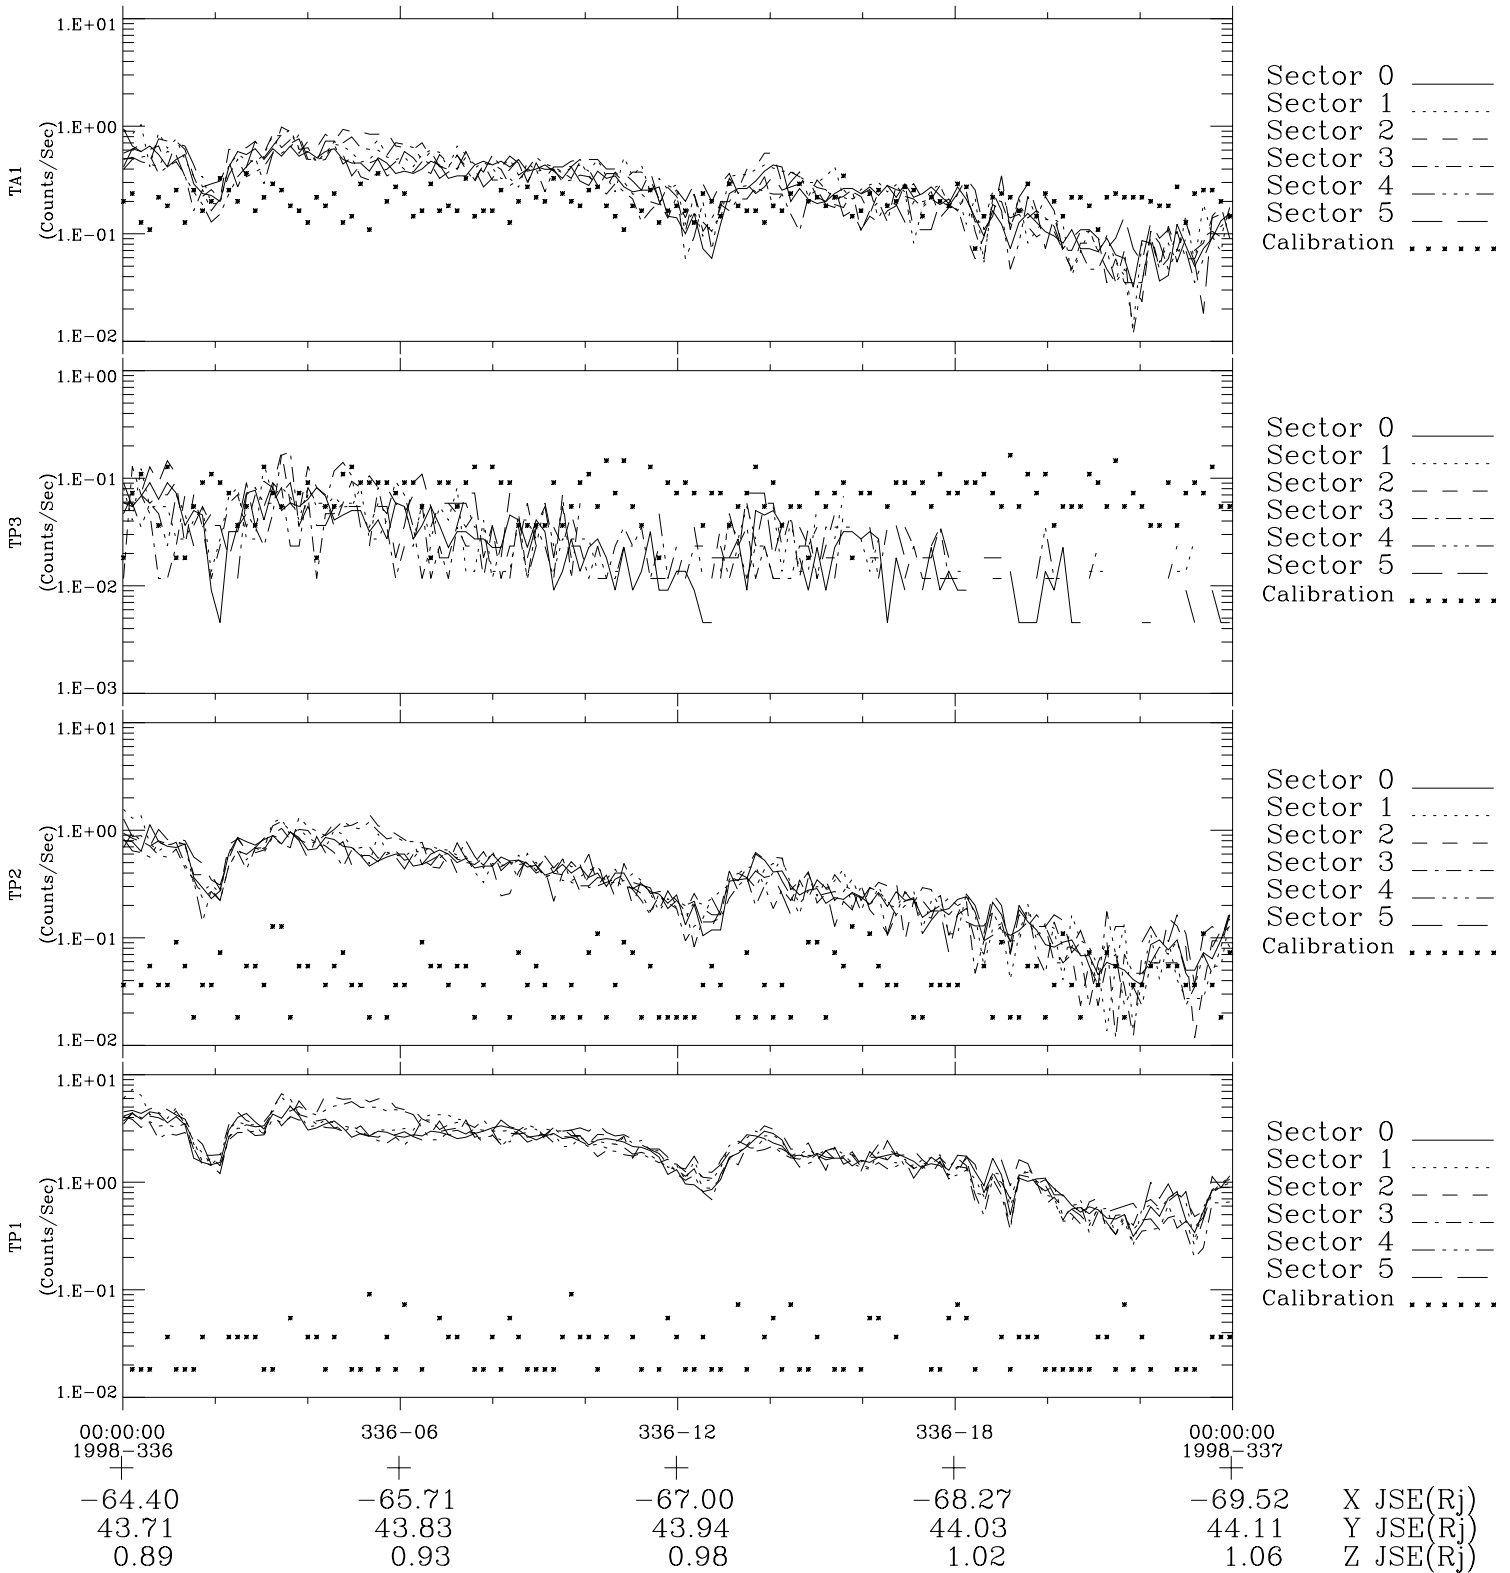

# Galileo EPD Real-Time Six-Sector 98336

Software Version: RTLINE\_R6 V 1.20  
Data Production: 06-03-00  
Plot Production: Sun Sep 16 17:02:45 2001

◇ = Jupiter look direction  
□ = Corotation look direction