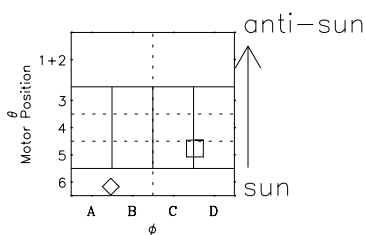

# Galileo EPD Real-Time Six-Sector 98336

Software Version: RTLINE\_R6 V 1.20  
Data Production: 06-03-00  
Plot Production: Sun Sep 16 17:02:45 2001

◇ = Jupiter look direction  
□ = Corotation look direction