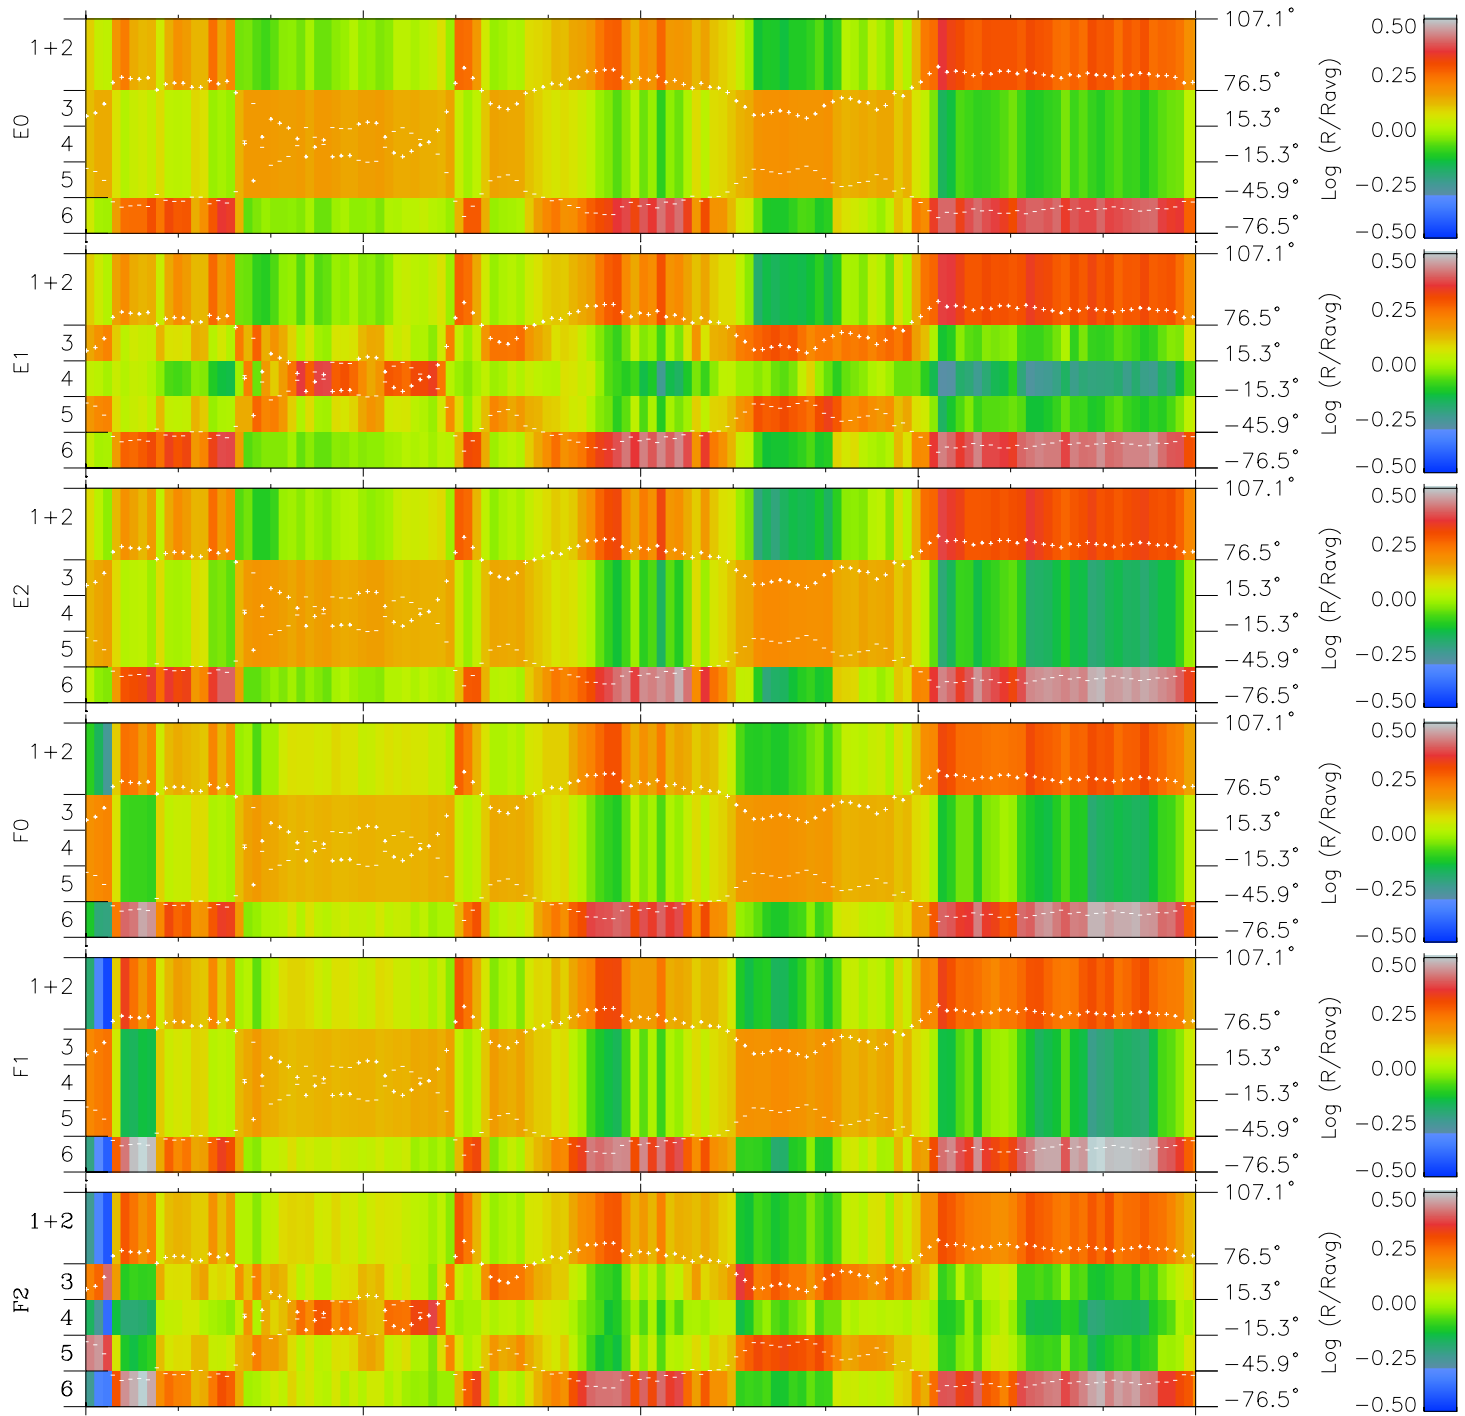

# Galileo EPD Real Elevation Anisotropies 98336

Software Version: RTELEV\_MEAN V 1.20  
 Data Production: 06-03-00  
 Plot Production: Sun Sep 16 17:01:37 2001  
 Color File: wondr3  
 Geofactor File: 1.1

00:00:00 1998-336	336-06	336-12	336-18	00:00:00 1998-337	
+	+	+	+	+	
-64.40	-65.71	-67.00	-68.27	-69.52	X JSE(R <sub>j</sub> )
43.71	43.83	43.94	44.03	44.11	Y JSE(R <sub>j</sub> )
0.89	0.93	0.98	1.02	1.06	Z JSE(R <sub>j</sub> )

- ◇ = Jupiter look direction
- = Corotation look direction